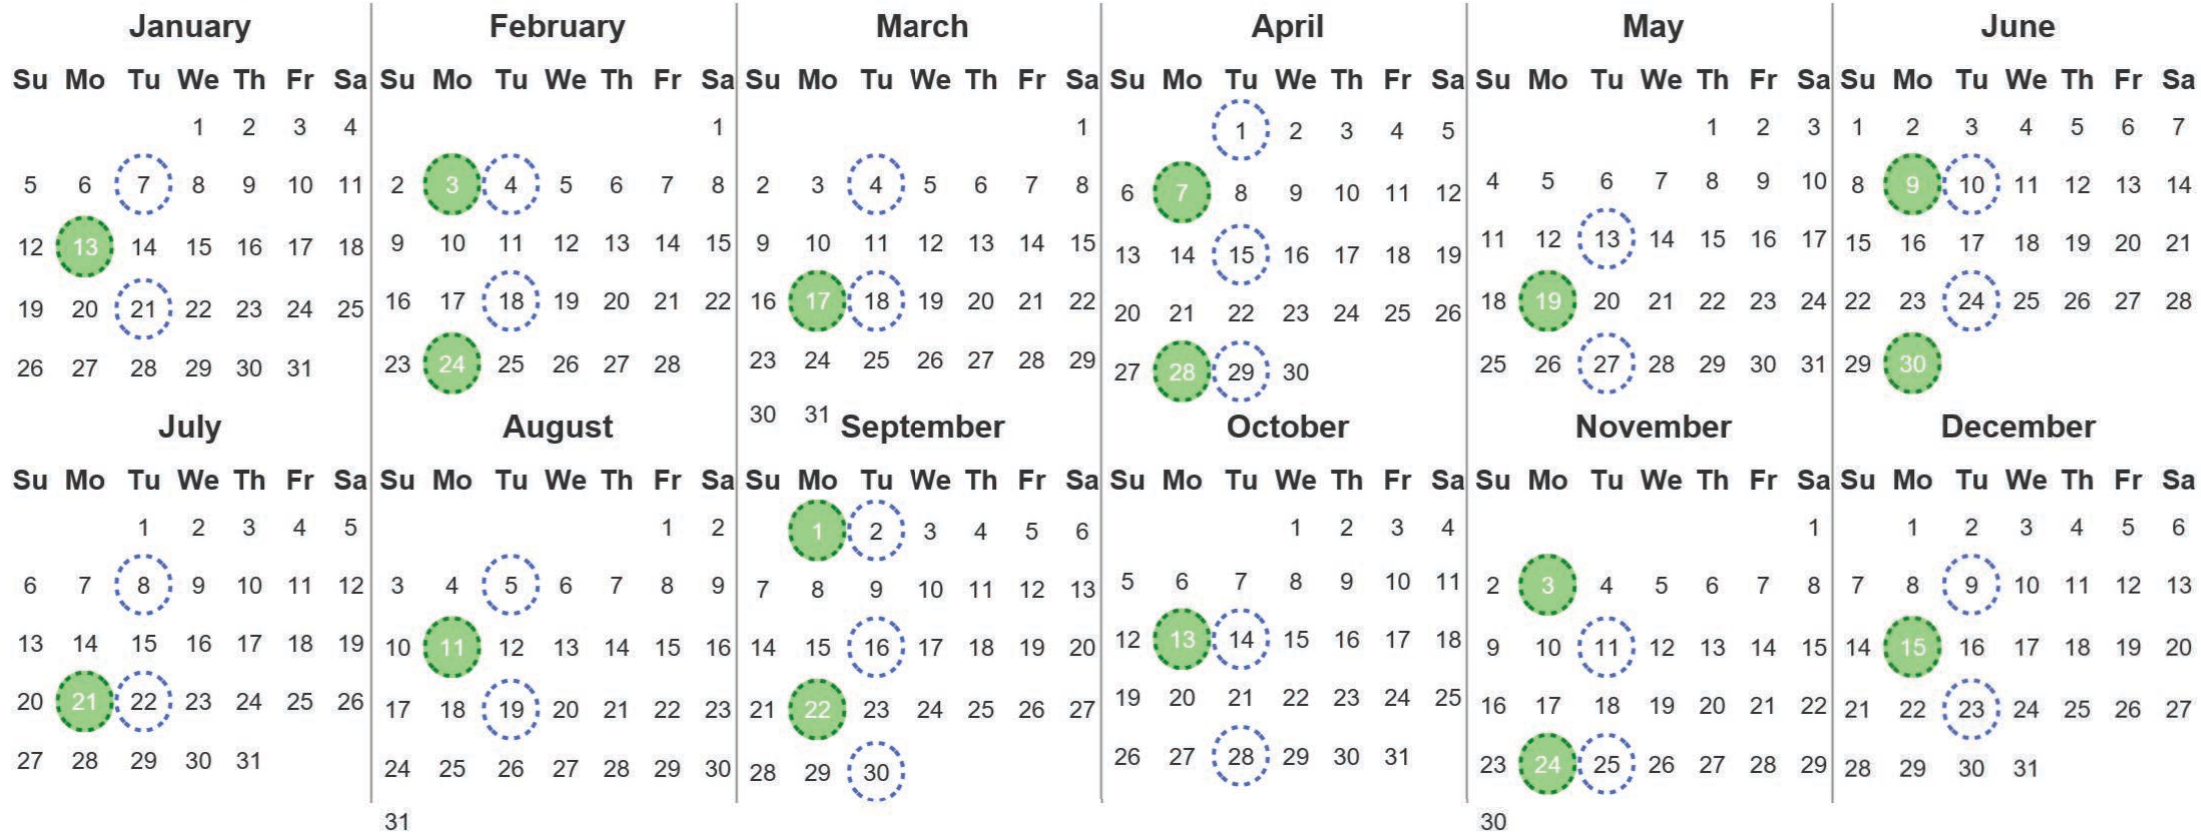

Your waste and recycling collection dates for **2025**.

Non-recyclable Bin
Only for items that cannot be recycled

Recycling Bin
Paper, card & cardboard • Plastic bottles, pots, tubs & trays • Tins, cans & empty aerosols • Cartons

Please place your bins out for collection **by 7.00am on your collection day.**

Festive Collections
Check local press or website for details

Calendar Reference: ISL_3