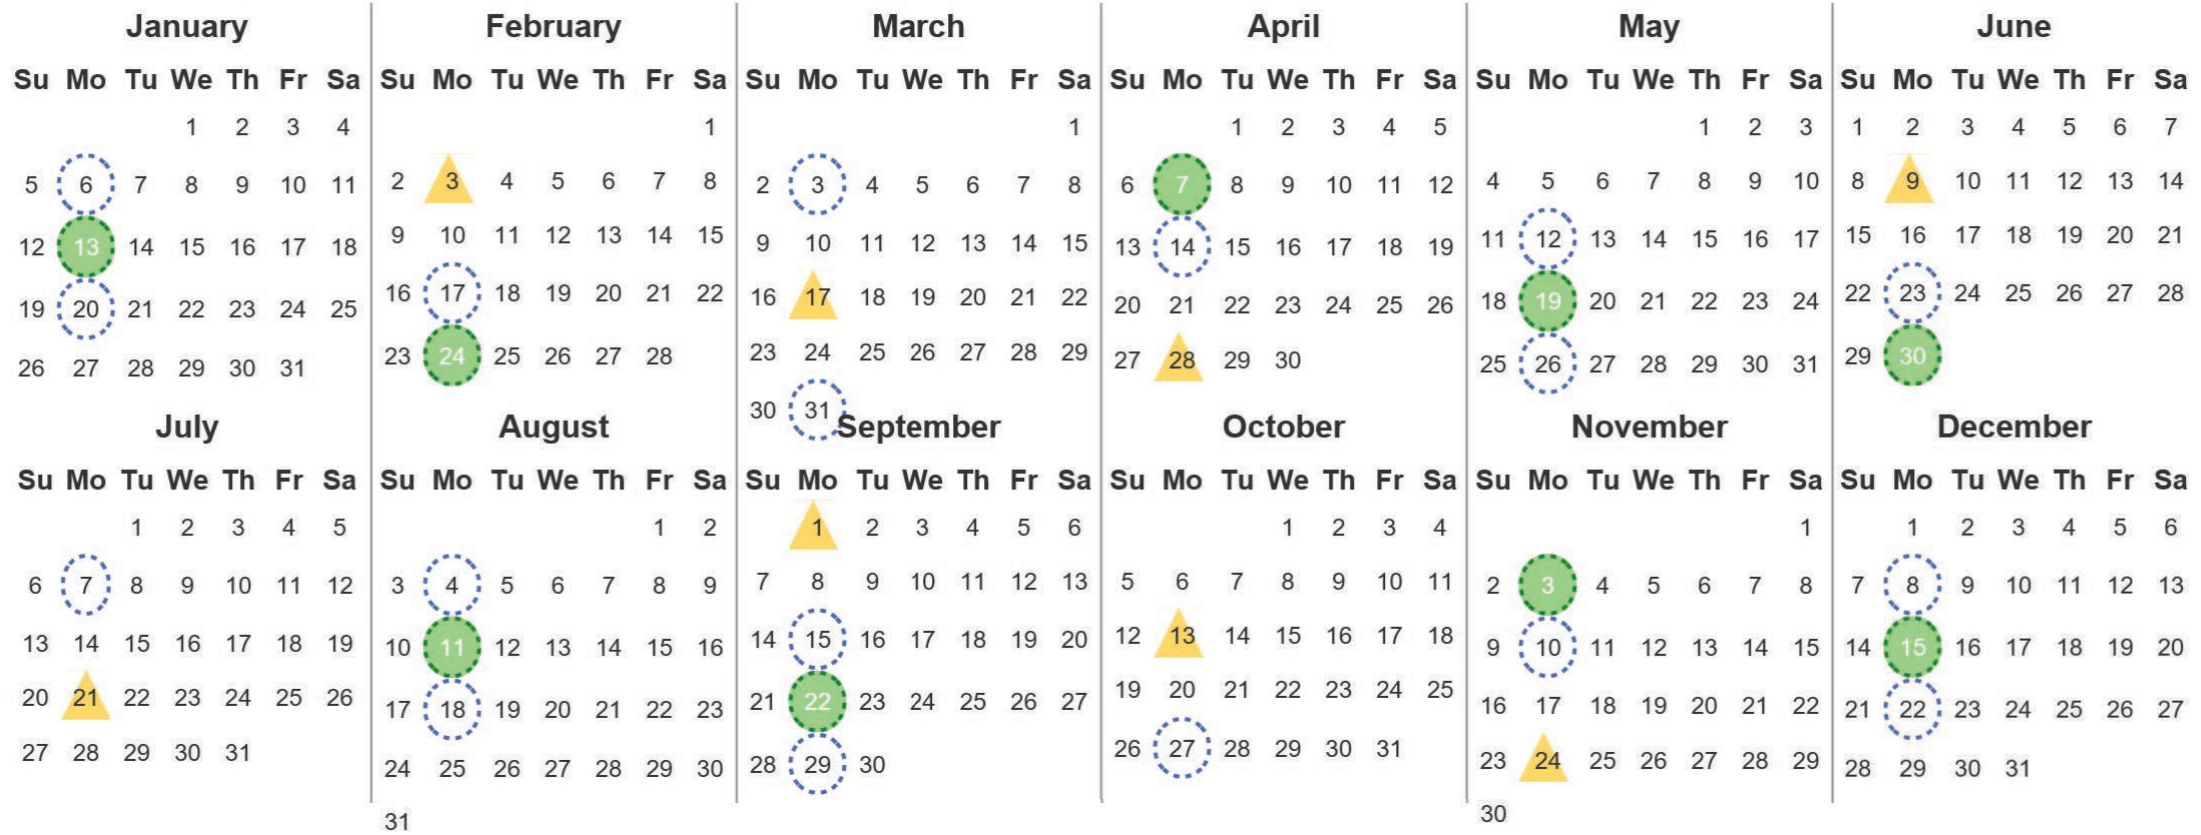

Your waste and recycling collection dates for **2025**.

Non-recyclable Bin
Only for items that cannot be recycled

Recycling Bin
Paper, card & cardboard • Plastic bottles, pots, tubs & trays • Tins, cans & empty aerosols • Cartons

Please place your bins out for collection **by 7.00am** on your collection day.

Festive Collections
Check local press or website for details

Calendar Reference: ISL_2