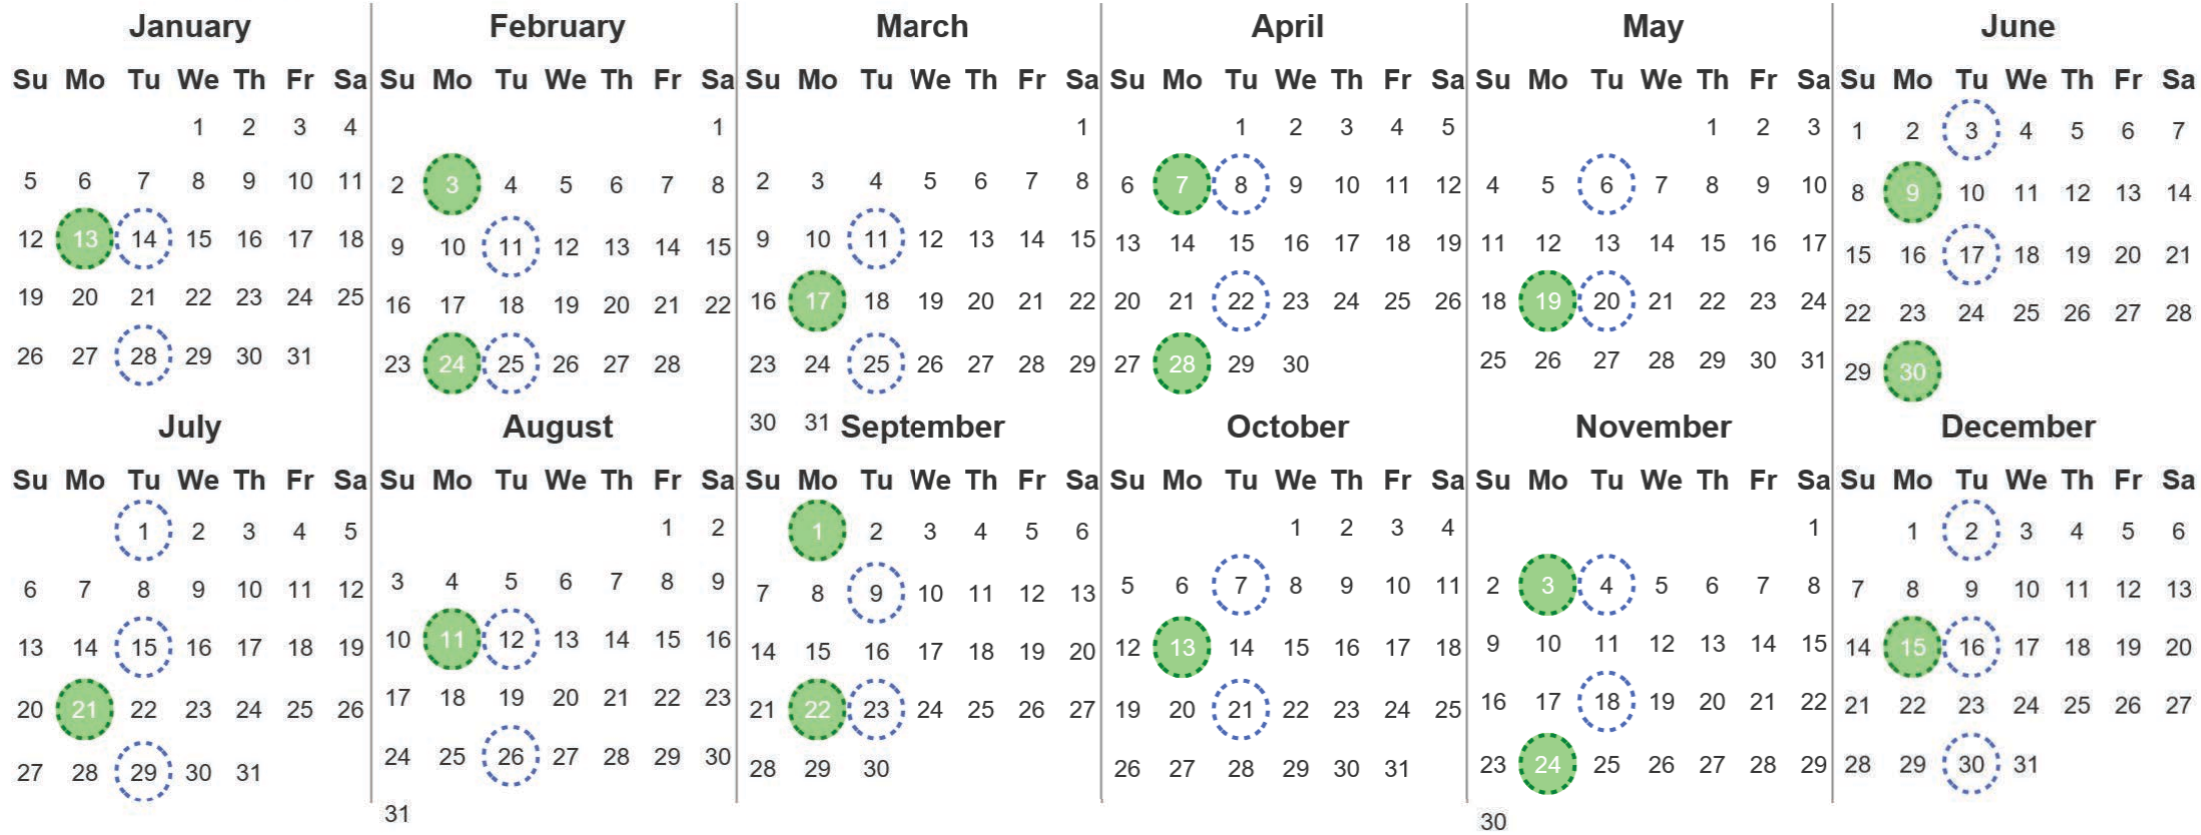

Your waste and recycling collection dates for **2025**.

Non-recyclable Bin
Only for items that cannot be recycled

Recycling Bin
Paper, card & cardboard • Plastic bottles, pots, tubs & trays • Tins, cans & empty aerosols • Cartons

Please place your bins out for collection **by 7.00am on your collection day.**

Festive Collections
Check local press or website for details