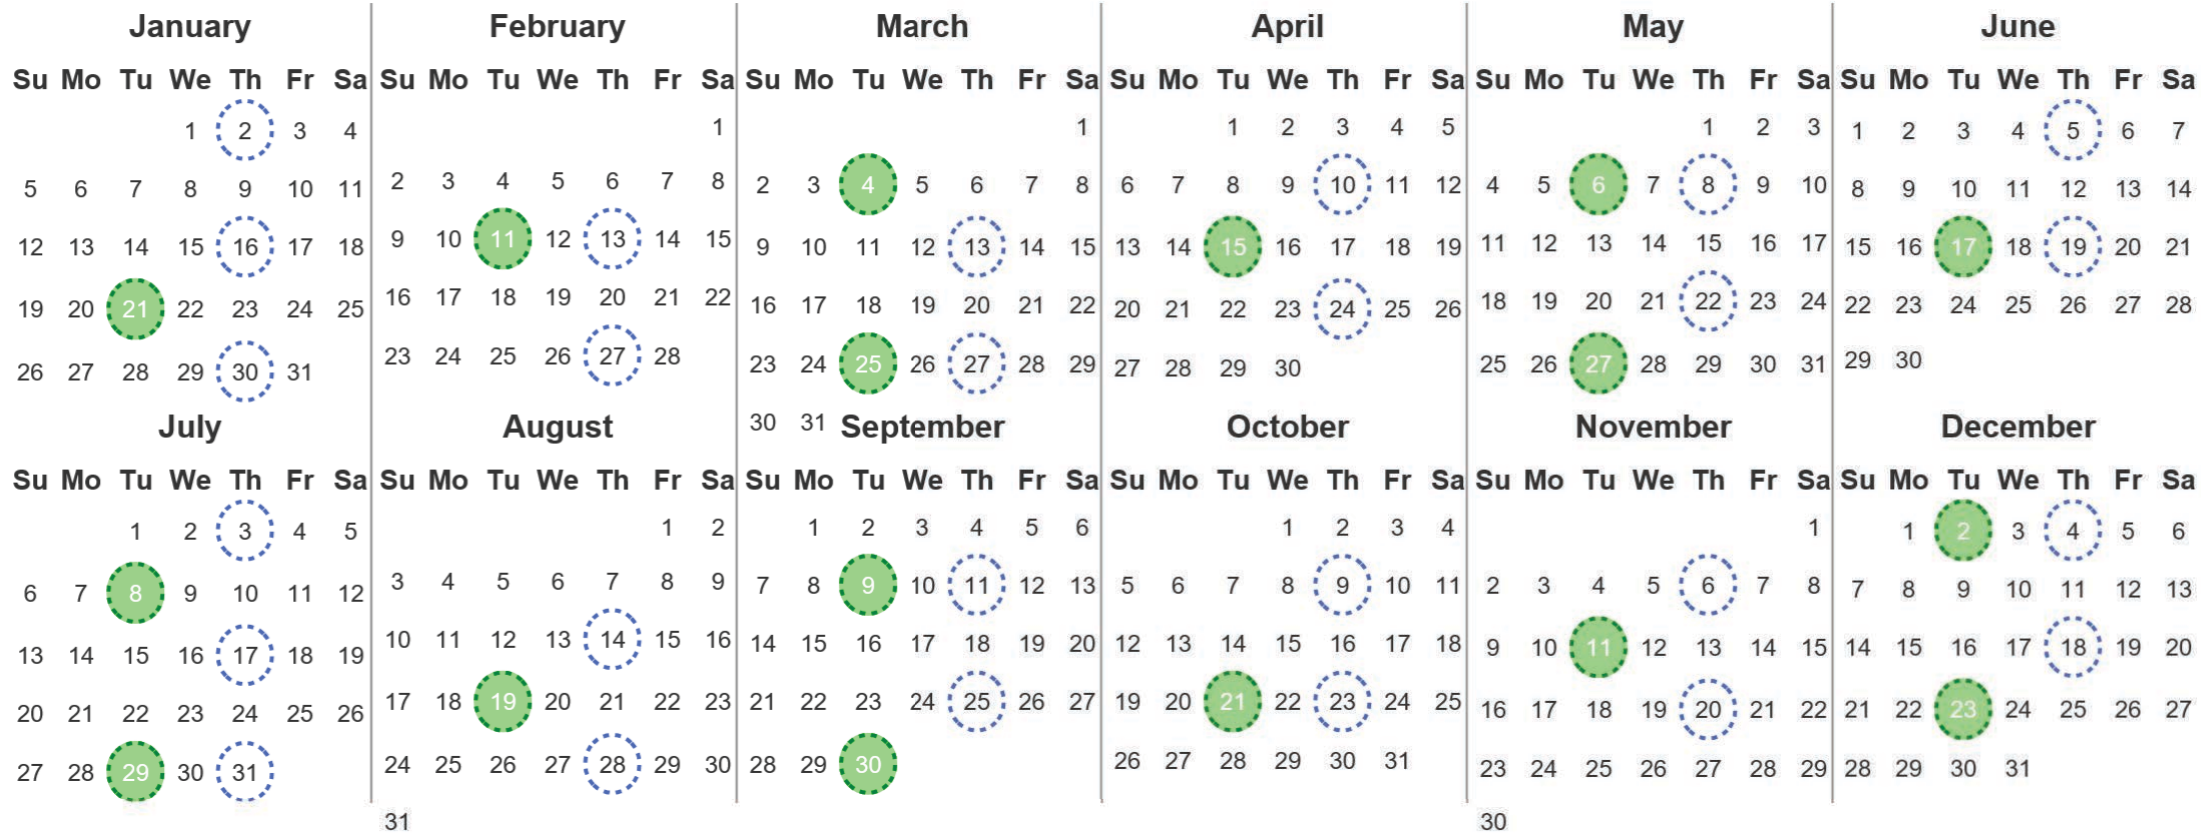

Your waste and recycling collection dates for **2025**.

	<b>Non-recyclable Bin</b> Only for items that cannot be recycled		<b>Recycling Bin</b> Paper, card & cardboard • Plastic bottles, pots, tubs & trays • Tins, cans & empty aerosols • Cartons
---	---	---	---

Please place your bins out for collection **by 7.00am** on your collection day.

				<b>Festive Collections</b> Check local press or website for details
---	---	---	---	--