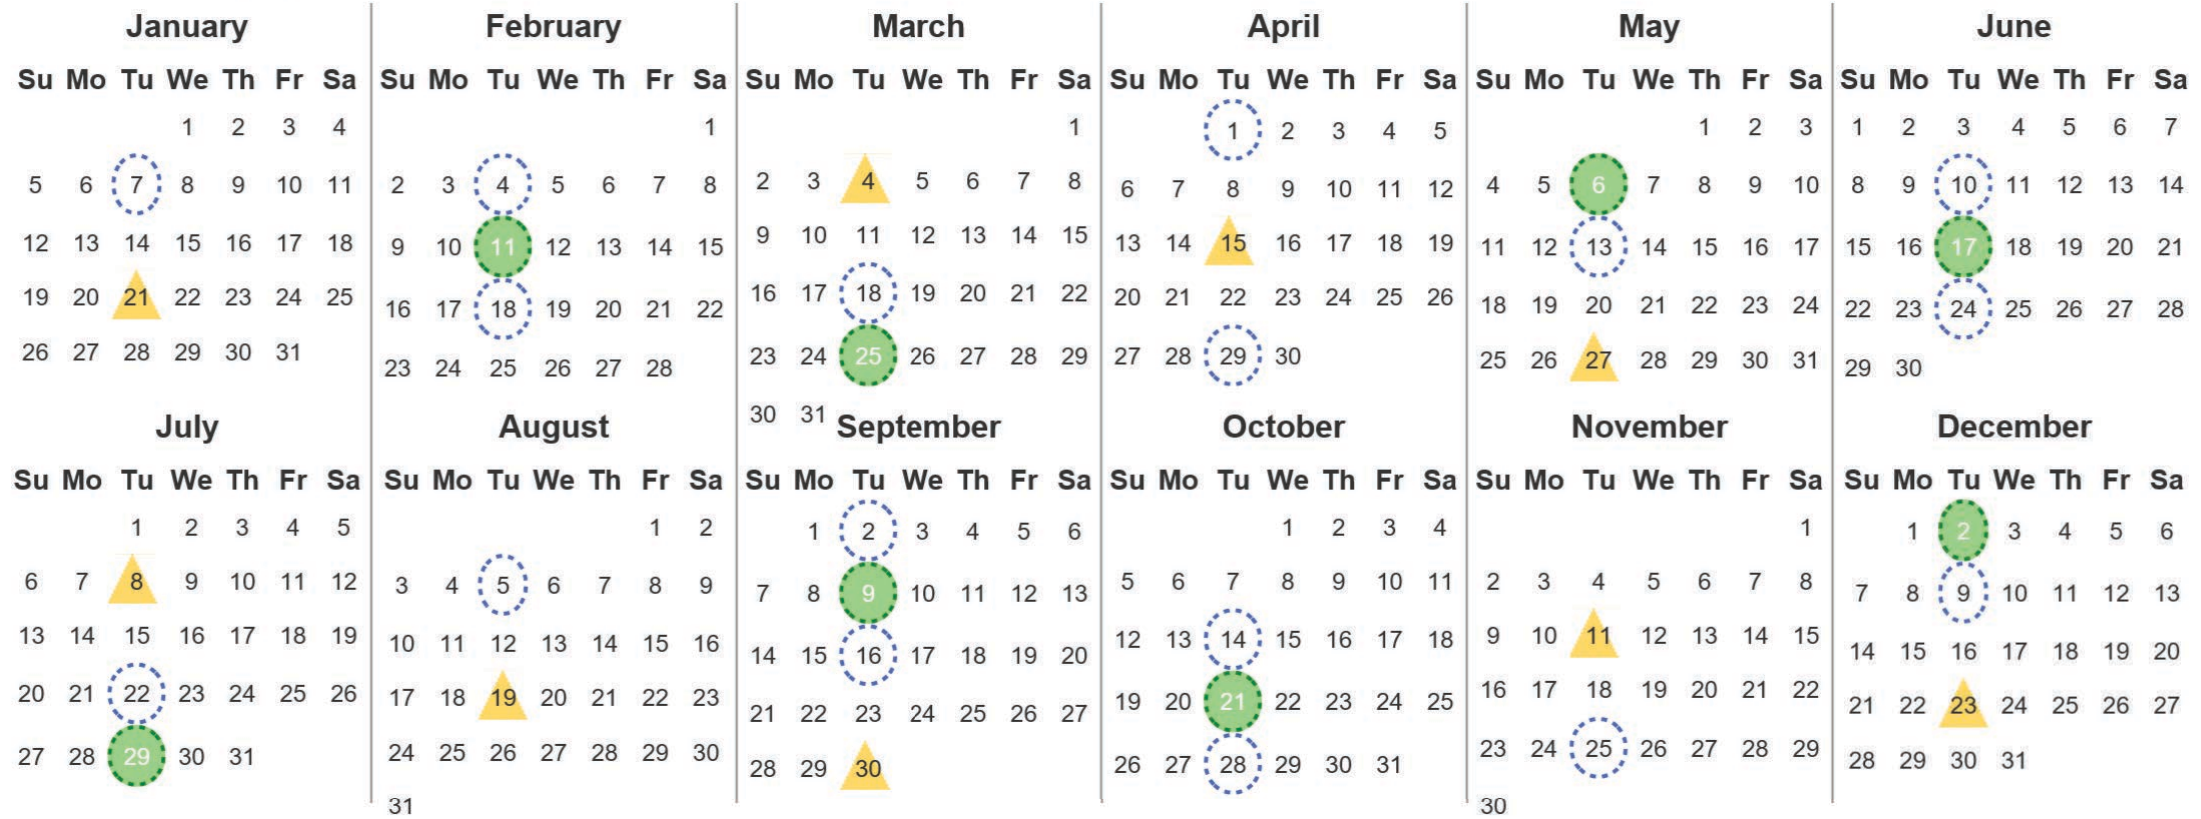

Your waste and recycling collection dates for **2025**.

	Non-recyclable Bin Only for items that cannot be recycled		Recycling Bin Paper, card & cardboard • Plastic bottles, pots, tubs & trays • Tins, cans & empty aerosols • Cartons
---	---	---	---

Please place your bins out for collection **by 7.00am** on your collection day.

						
---	---	---	---	---	---	---

 **Festive Collections**
Check local press or website for details

Calendar Reference: ISL_12