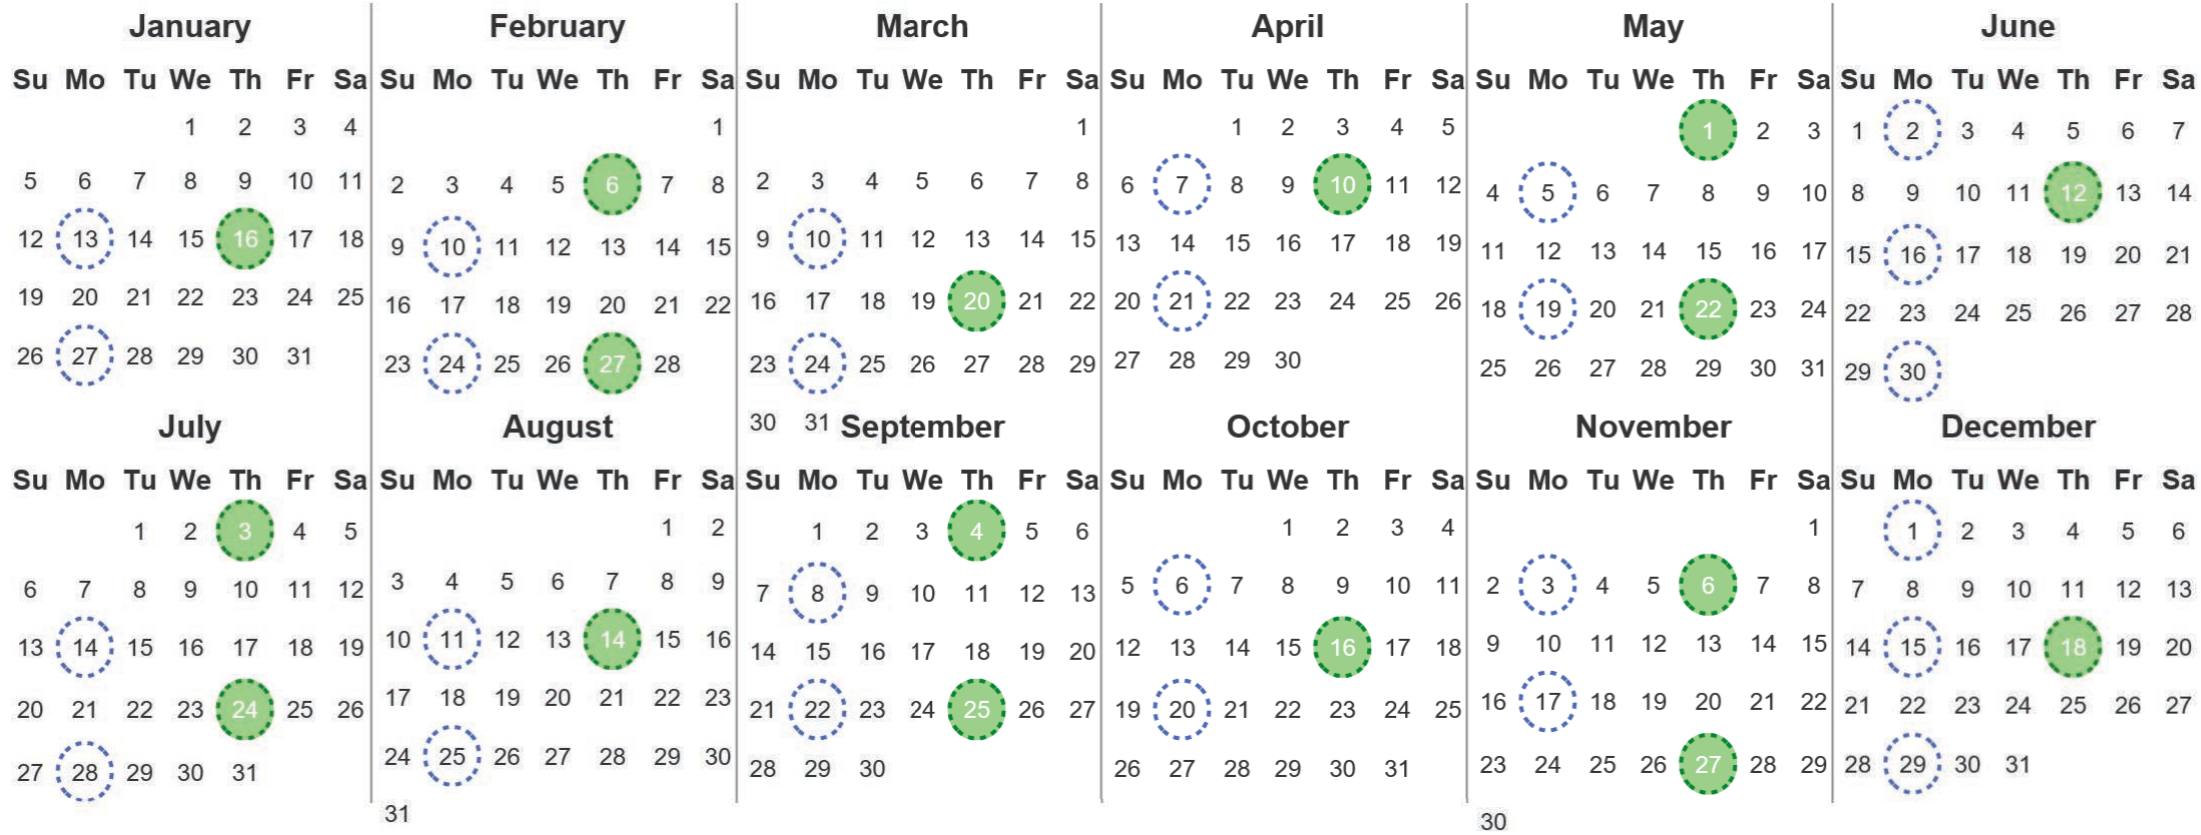

Your waste and recycling collection dates for **2025**.

	Non-recyclable Bin Only for items that cannot be recycled		Recycling Bin Paper, card & cardboard • Plastic bottles, pots, tubs & trays • Tins, cans & empty aerosols • Cartons
---	---	---	---

Please place your bins out for collection **by 7.00am on your collection day.**

				Festive Collections Check local press or website for details
---	---	---	---	--