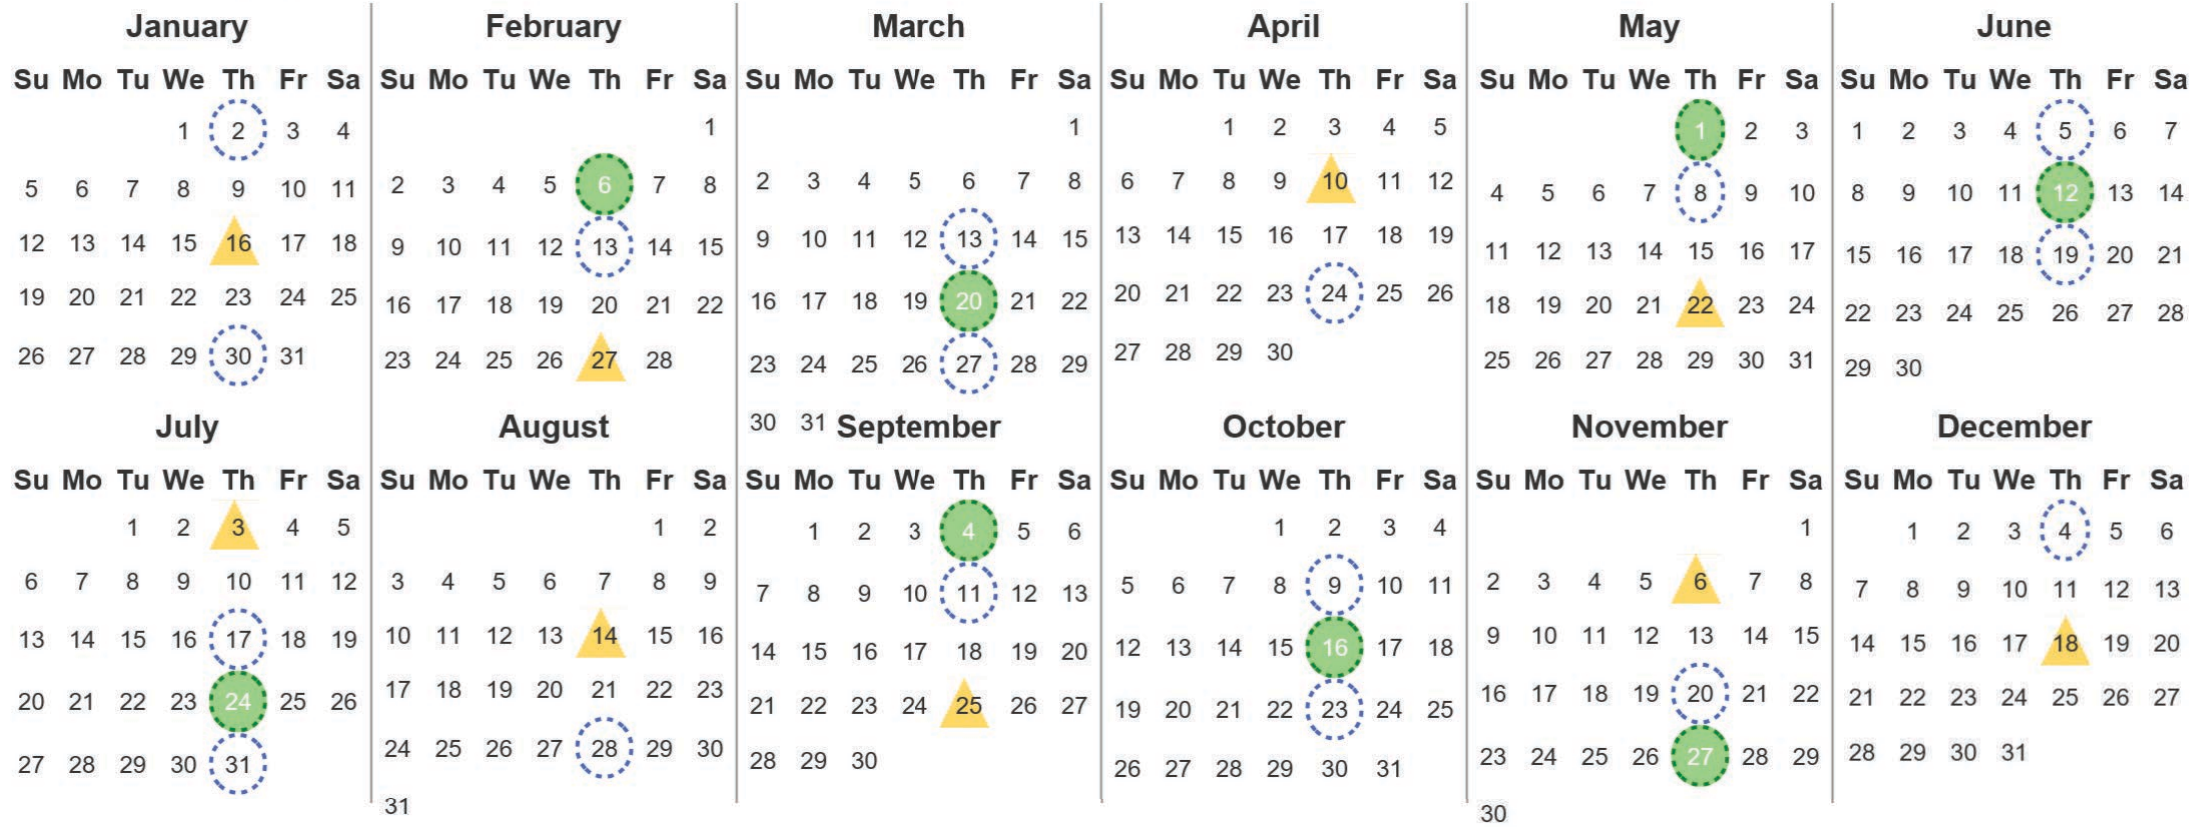

Your waste and recycling collection dates for **2025**.

**Non-recyclable Bin**  
Only for items that cannot be recycled

**Recycling Bin**  
Paper, card & cardboard • Plastic bottles, pots, tubs & trays • Tins, cans & empty aerosols • Cartons

Please place your bins out for collection **by 7.00am** on your collection day.

**Festive Collections**  
Check local press or website for details

Calendar Reference: ISL\_10