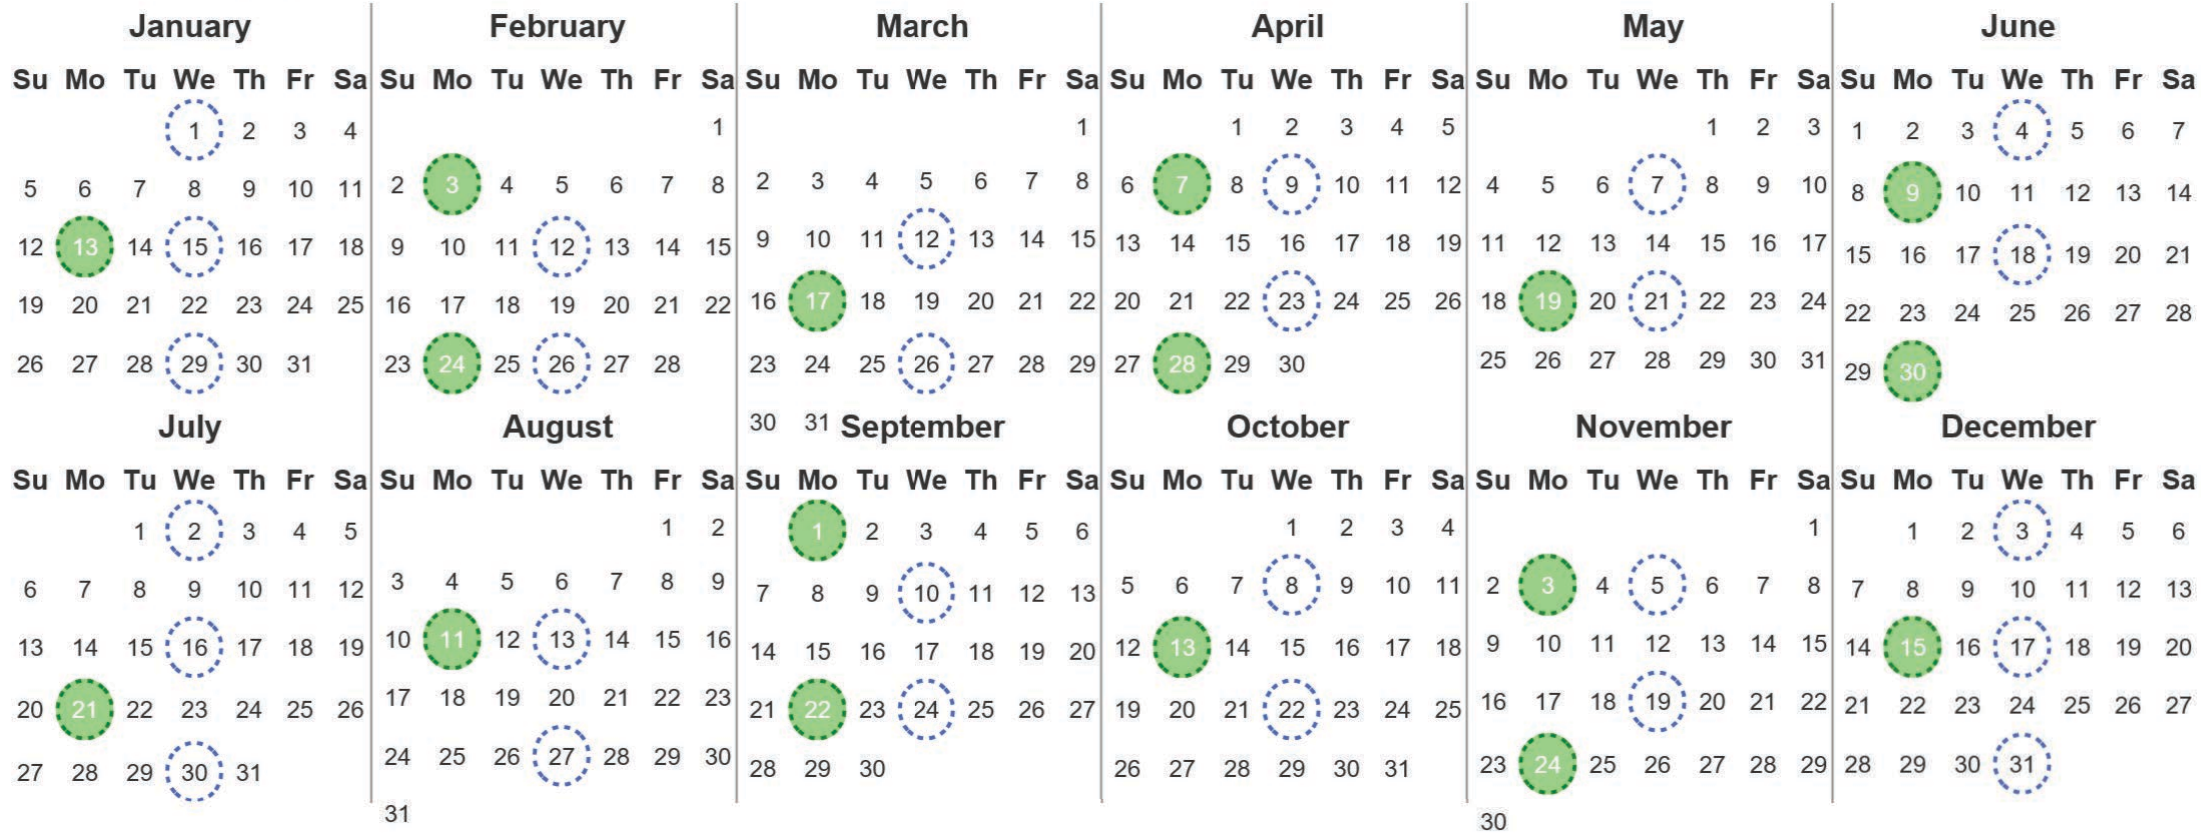

Your waste and recycling collection dates for **2025**.

 <b>Non-recyclable Bin</b> Only for items that cannot be recycled	 <b>Recycling Bin</b> Paper, card & cardboard • Plastic bottles, pots, tubs & trays • Tins, cans & empty aerosols • Cartons
---	---

Please place your bins out for collection **by 7.00am** on your collection day.

 	 	 <b>Festive Collections</b> Check local press or website for details
---	---	--

Calendar Reference: ISL\_1