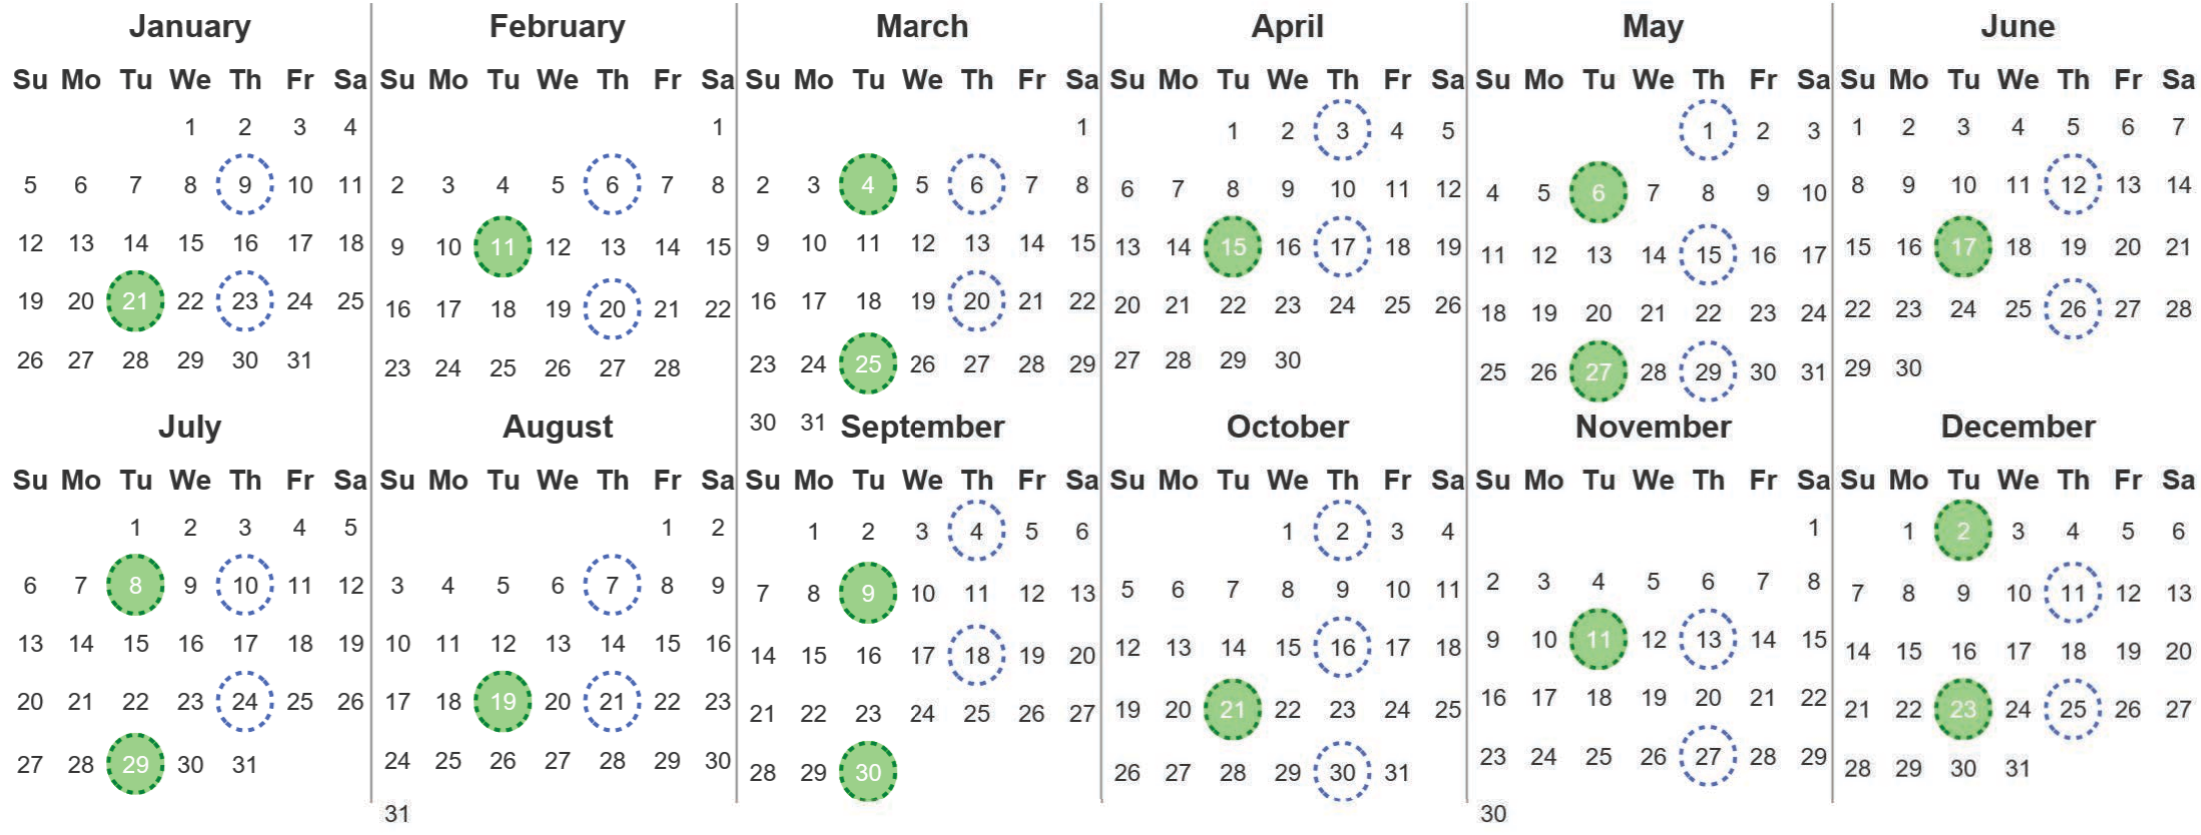

Your waste and recycling collection dates for **2025**.

**Non-recyclable Bin**  
Only for items that cannot be recycled

**Recycling Bin**  
Paper, card & cardboard • Plastic bottles, pots, tubs & trays • Tins, cans & empty aerosols • Cartons

Please place your bins out for collection **by 6.00am** on your collection day.

**Festive Collections**  
Check local press or website for details

Calendar Reference: COWLA5