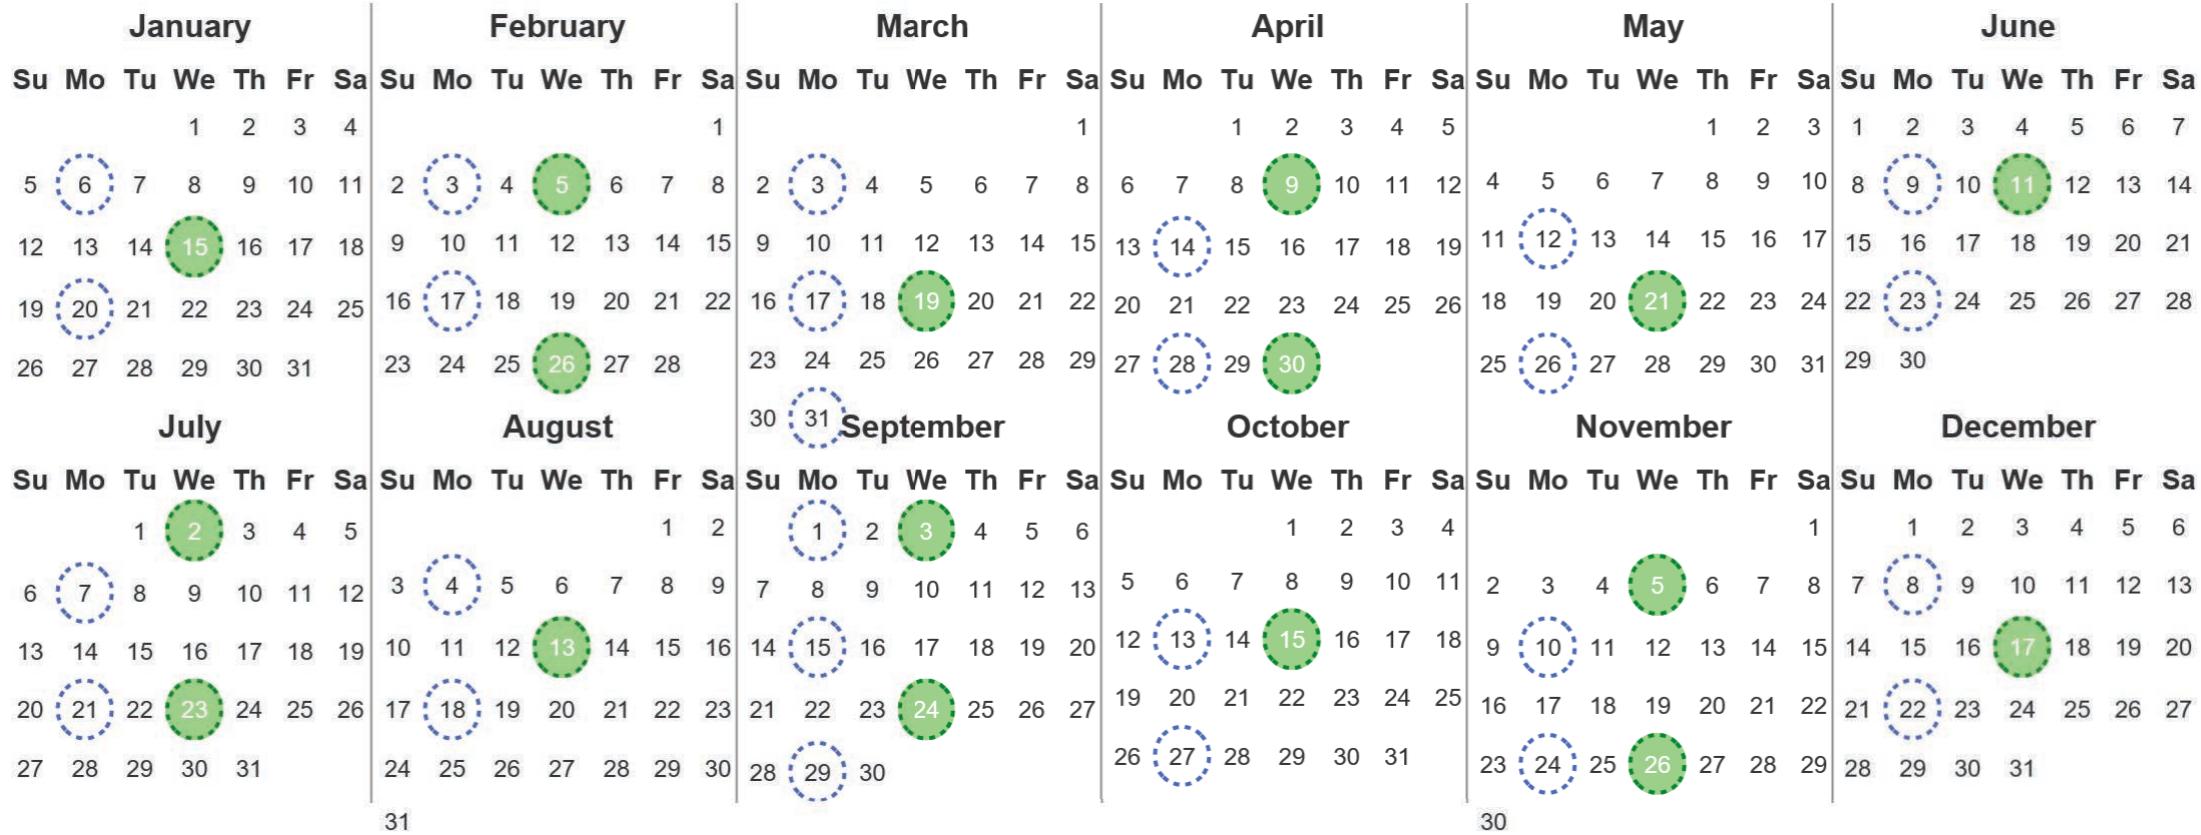

Your waste and recycling collection dates for **2025**.

| | |
|---|---|
|  Non-recyclable Bin Only for items that cannot be recycled |  Recycling Bin Paper, card & cardboard • Plastic bottles, pots, tubs & trays • Tins, cans & empty aerosols • Cartons |
|---|---|

Please place your bins out for collection by 6.00am on your collection day.

| | | |
|---|---|--|
|   |   |  Festive Collections Check local press or website for details |
|---|---|--|

Calendar Reference: COWLA4