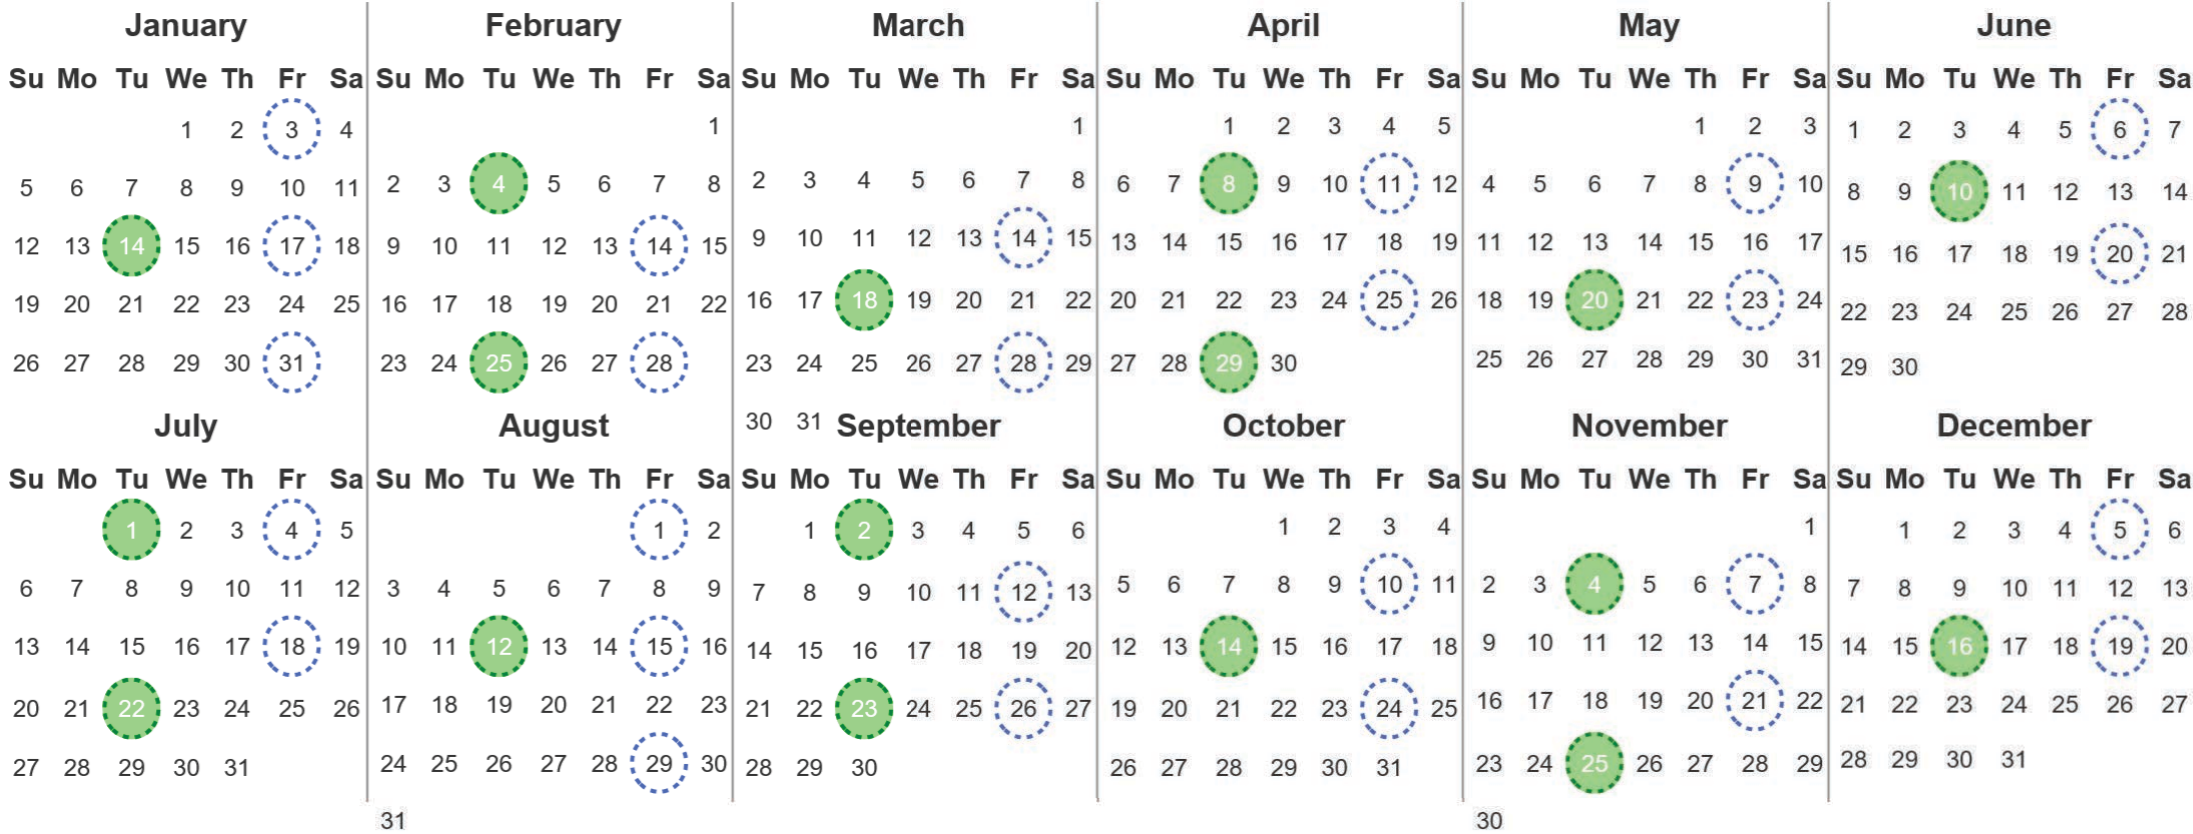

Your waste and recycling collection dates for 2025.

**Non-recyclable Bin**  
Only for items that cannot be recycled

**Recycling Bin**  
Paper, card & cardboard • Plastic bottles, pots, tubs & trays • Tins, cans & empty aerosols • Cartons

Please place your bins out for collection **by 6.00am** on your collection day.

**Festive Collections**  
Check local press or website for details

Calendar Reference: COWLA3