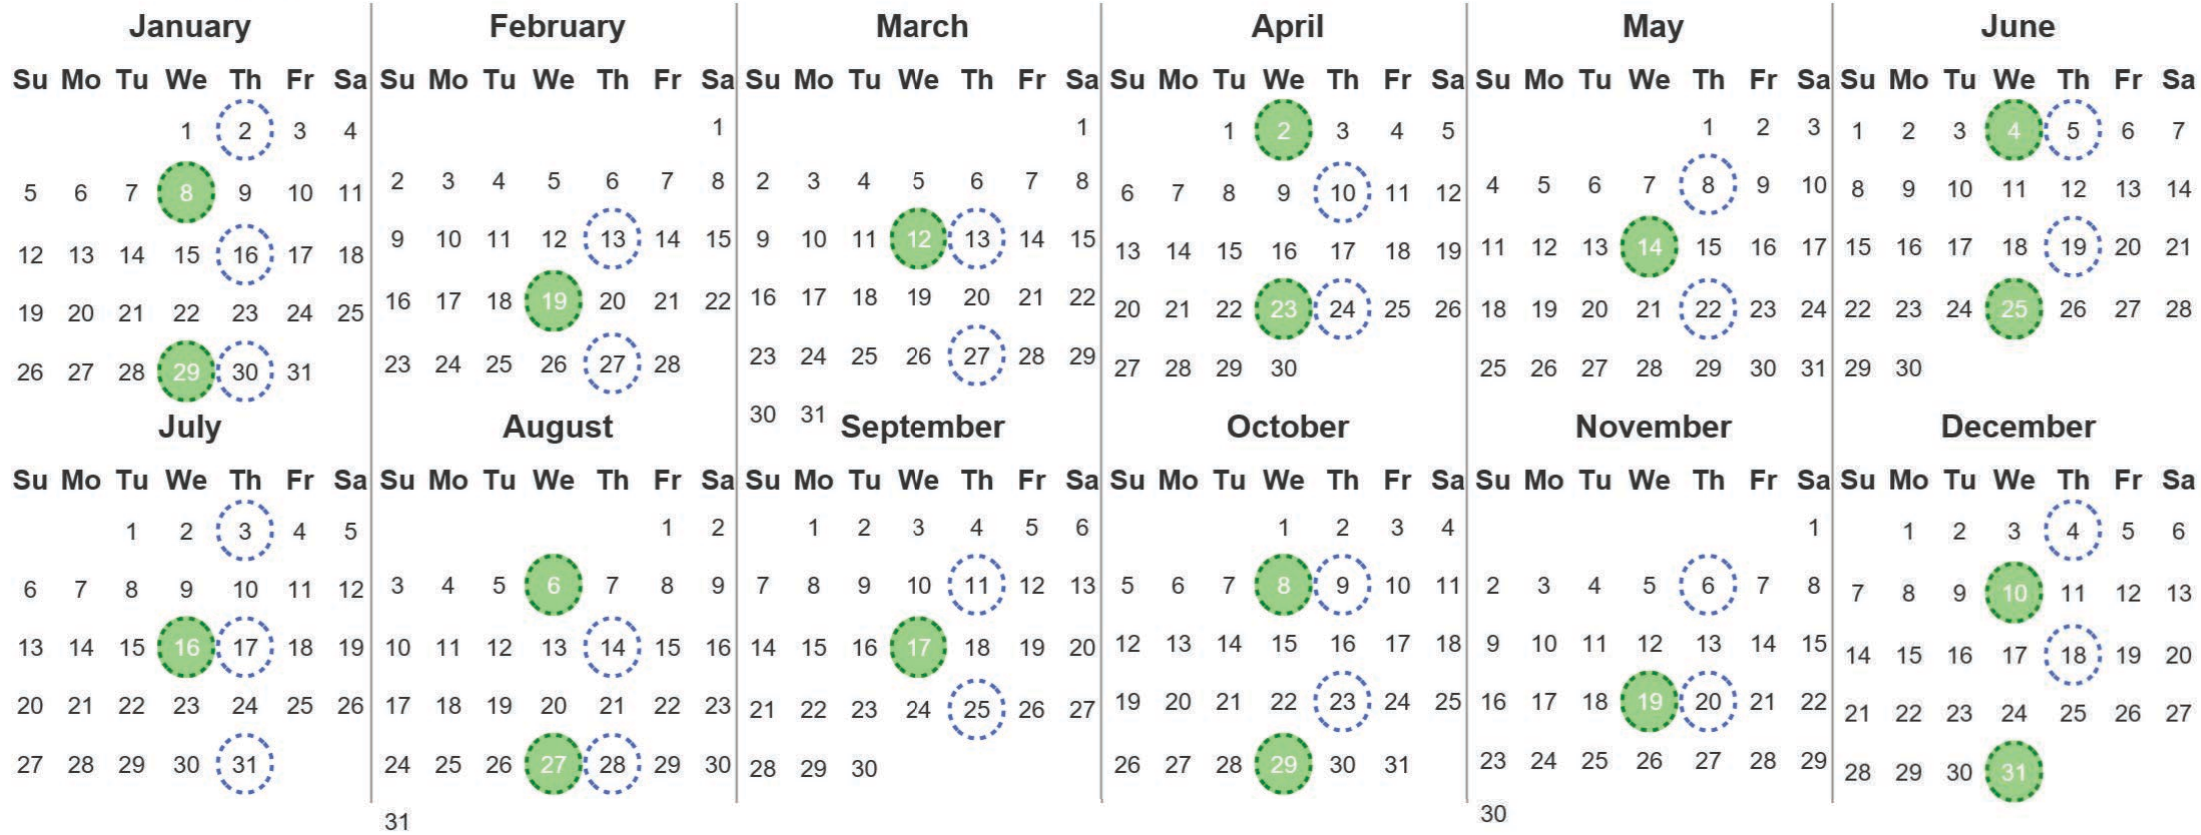

Your waste and recycling collection dates for **2025**.

 <p>Non-recyclable Bin Only for items that cannot be recycled</p>	 <p>Recycling Bin Paper, card & cardboard • Plastic bottles, pots, tubs & trays • Tins, cans & empty aerosols • Cartons</p>
---	---

Please place your bins out for collection **by 6.00am** on your collection day.

 	 	 <p>Festive Collections Check local press or website for details</p>
---	---	--