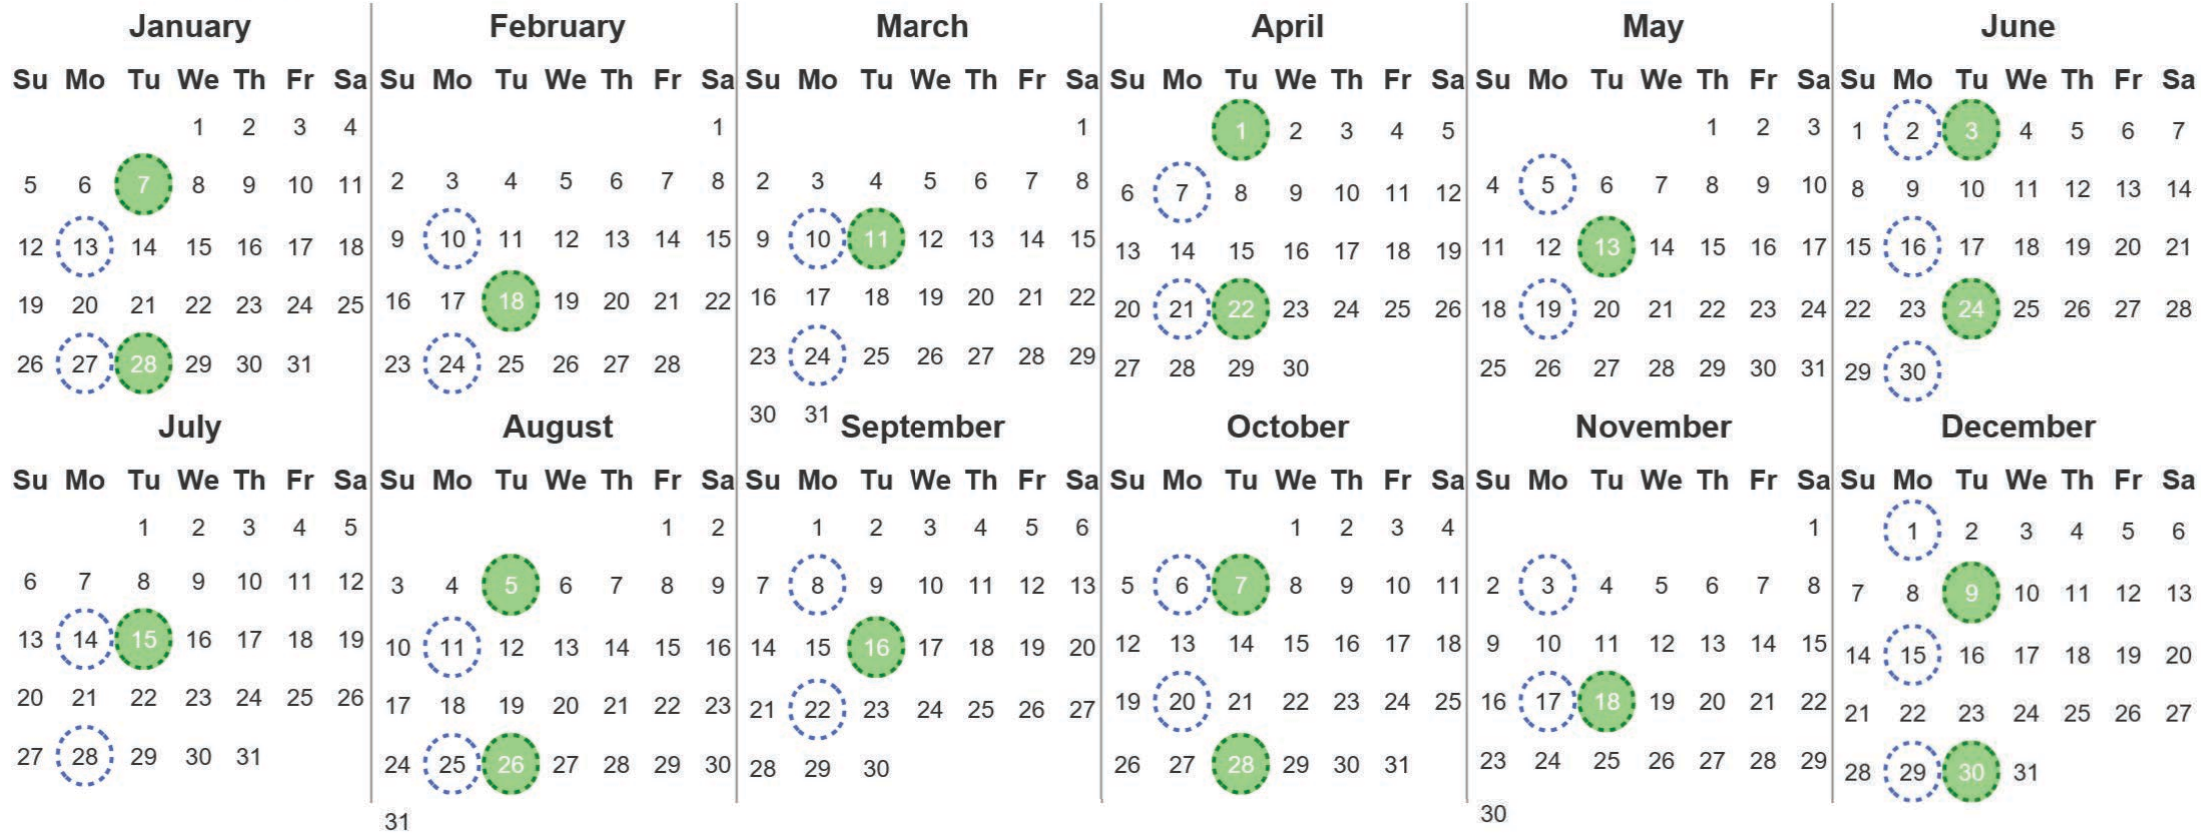

Your waste and recycling collection dates for **2025**.

Non-recyclable Bin
Only for items that cannot be recycled

Recycling Bin
Paper, card & cardboard • Plastic bottles, pots, tubs & trays • Tins, cans & empty aerosols • Cartons

Please place your bins out for collection **by 6.00am on your collection day.**

Festive Collections
Check local press or website for details

Calendar Reference: COWLA1