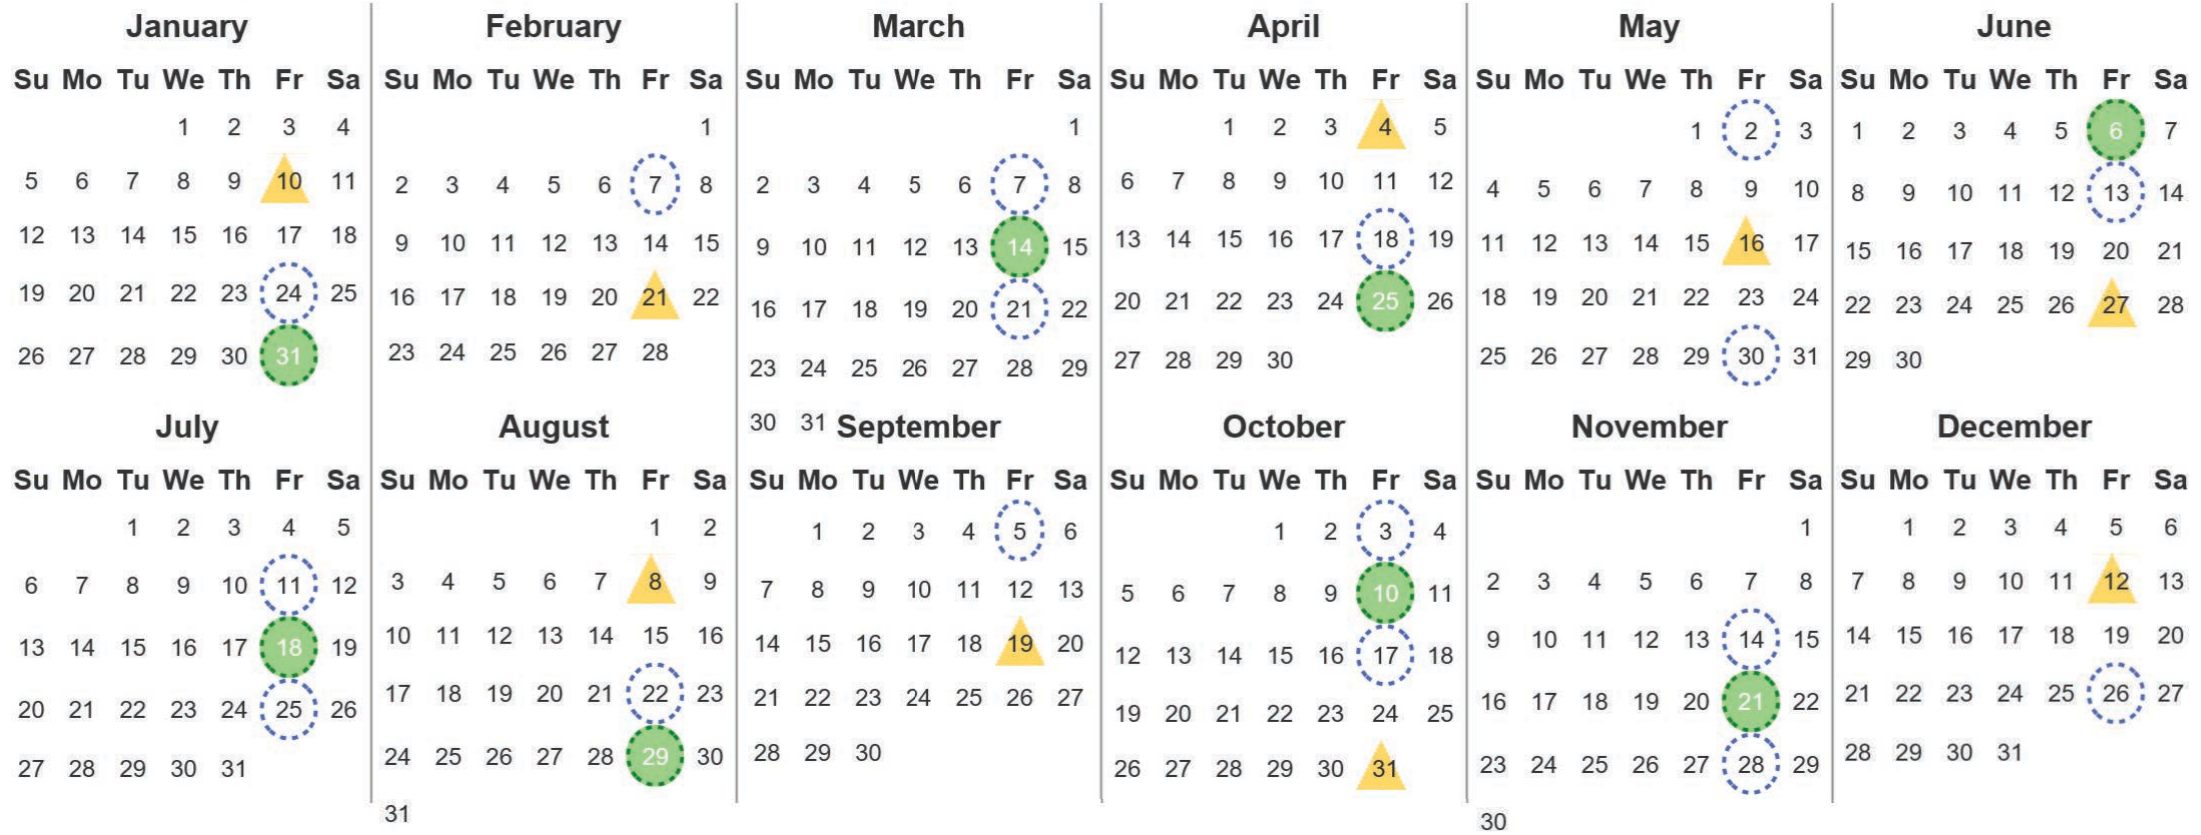

Your waste and recycling collection dates for 2025.

Non-recyclable Bin
Only for items that cannot be recycled

Recycling Bin
Paper, card & cardboard • Plastic bottles, pots, tubs & trays • Tins, cans & empty aerosols • Cartons

Please place your bins out for collection **by 6.00am** on your collection day.

Festive Collections
Check local press or website for details