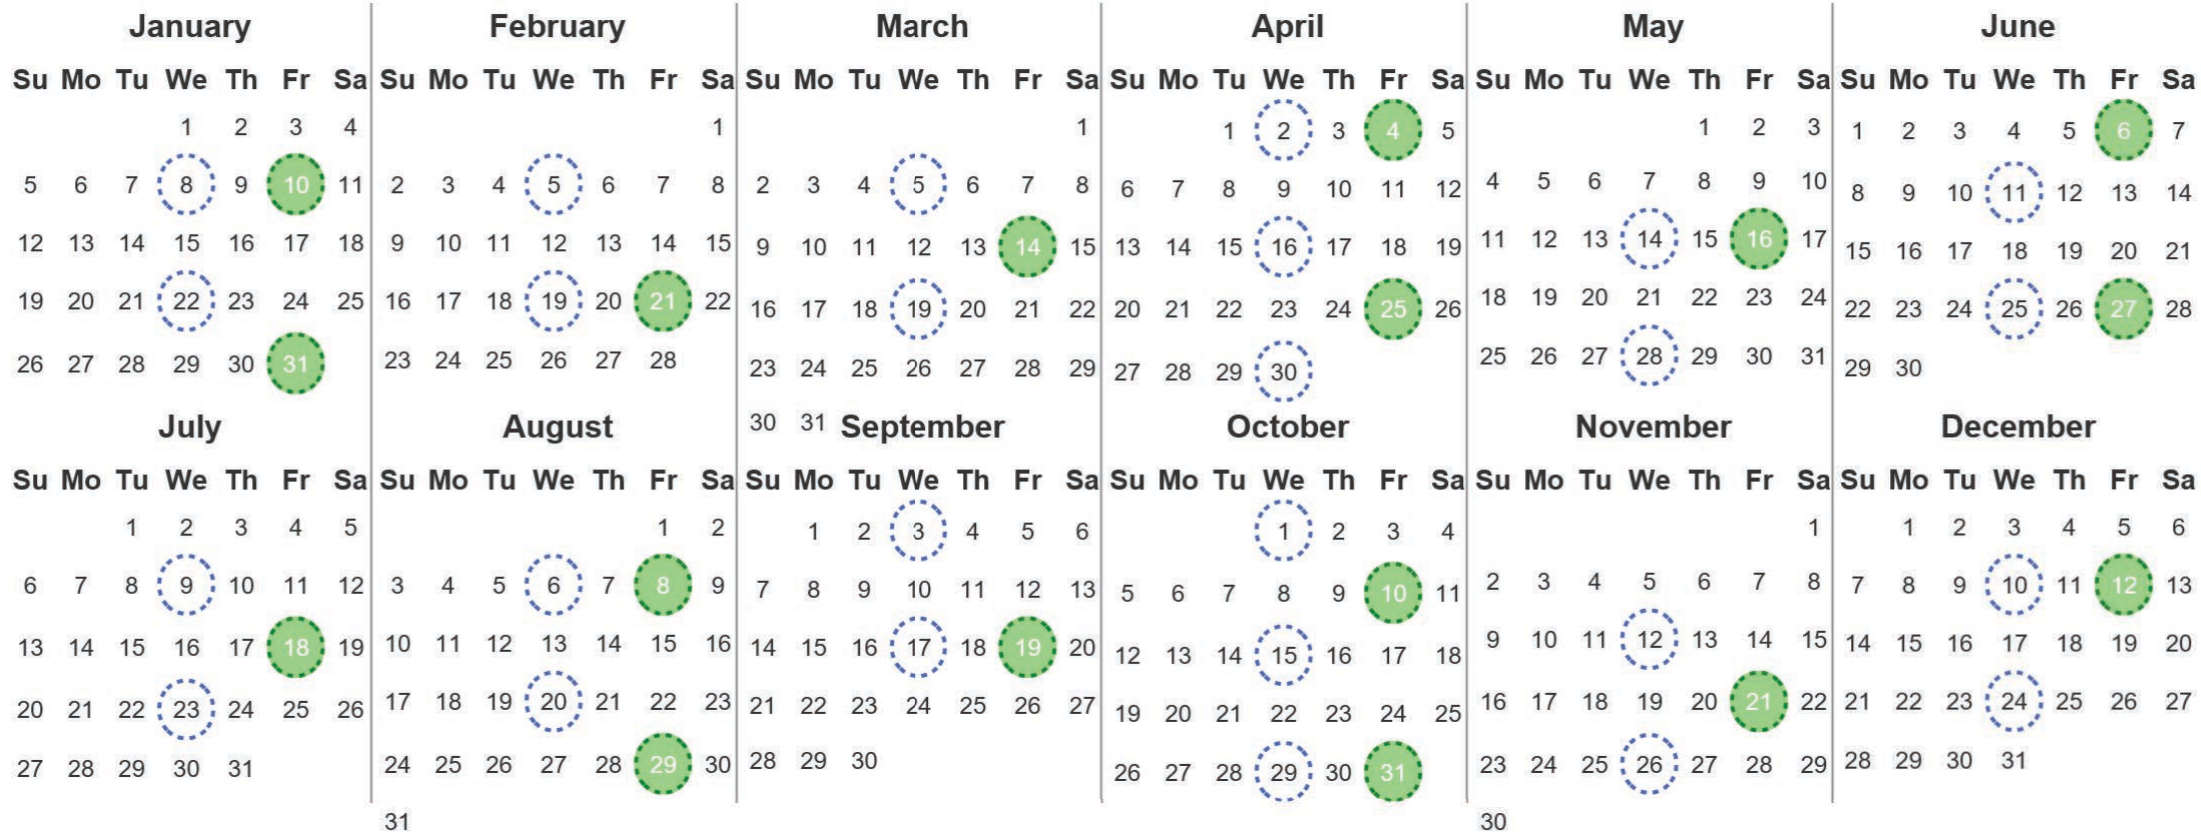

Your waste and recycling collection dates for **2025**.

	Non-recyclable Bin Only for items that cannot be recycled		Recycling Bin Paper, card & cardboard • Plastic bottles, pots, tubs & trays • Tins, cans & empty aerosols • Cartons
---	---	---	---

Please place your bins out for collection **by 6.00am on your collection day.**

				Festive Collections Check local press or website for details
---	---	---	---	--