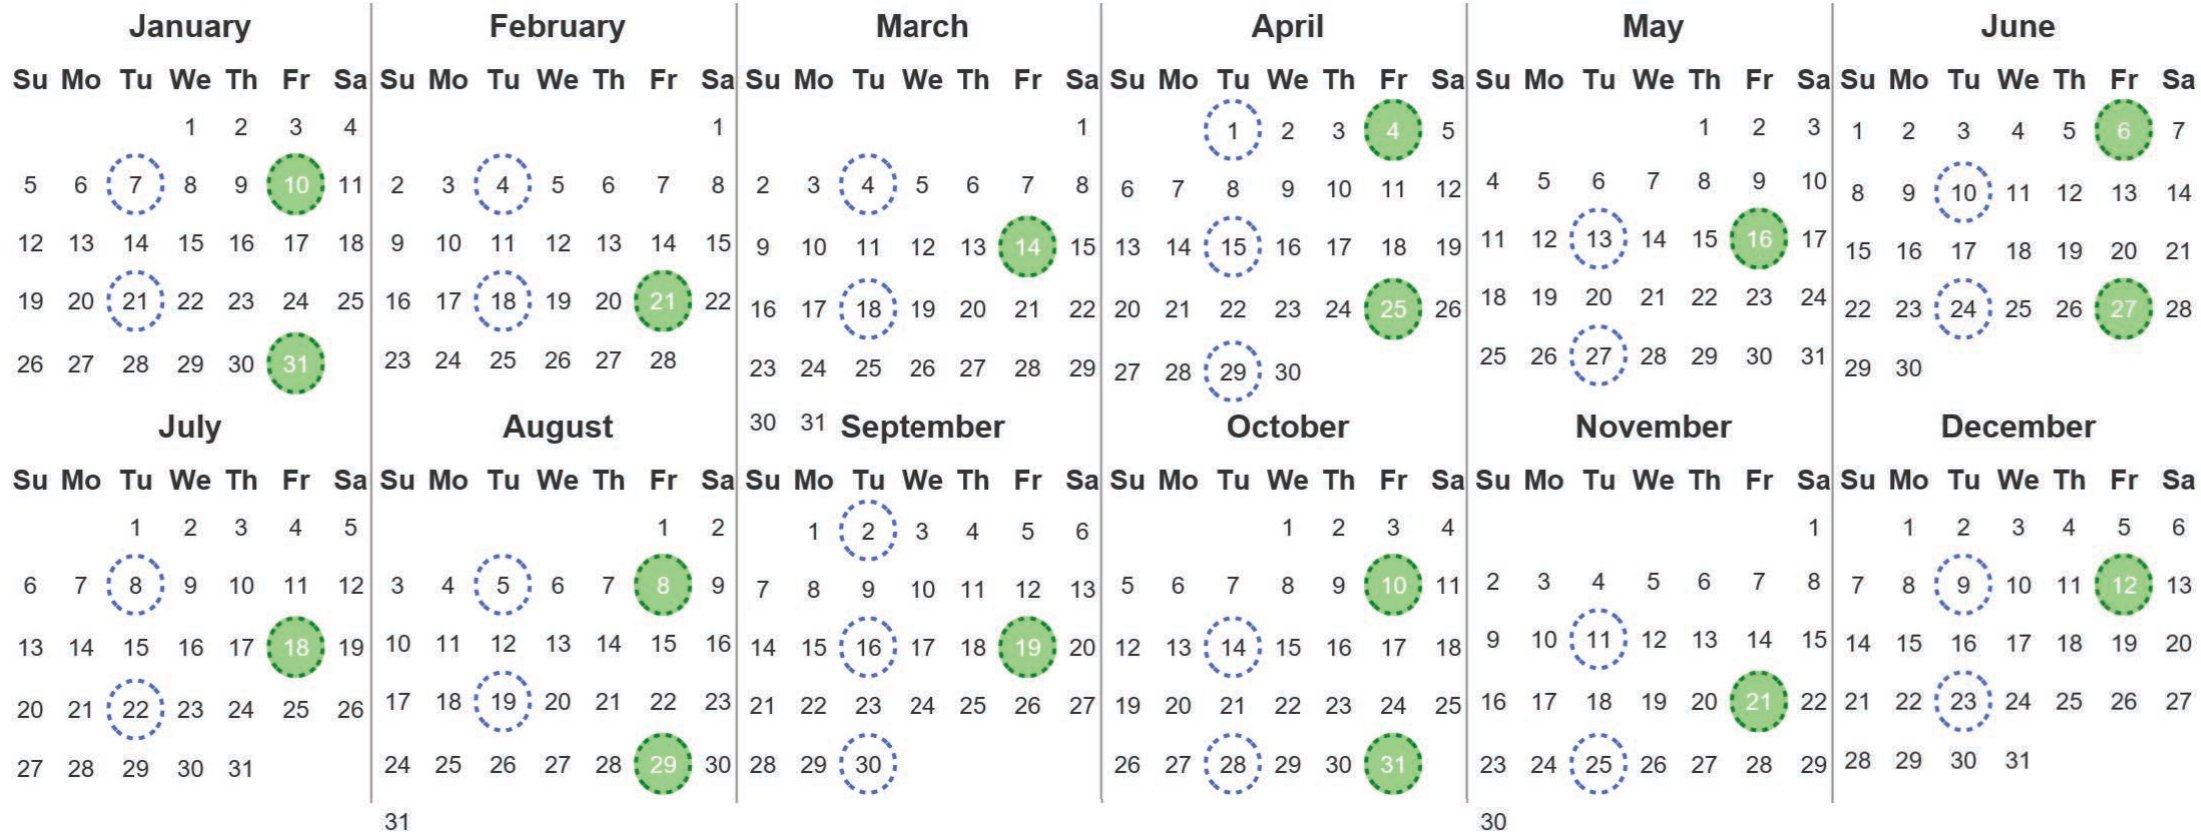

Your waste and recycling collection dates for **2025**.

Non-recyclable Bin
Only for items that cannot be recycled

Recycling Bin
Paper, card & cardboard • Plastic bottles, pots, tubs & trays • Tins, cans & empty aerosols • Cartons

Please place your bins out for collection **by 6.00am** on your collection day.

Festive Collections
Check local press or website for details

Calendar Reference: COW07