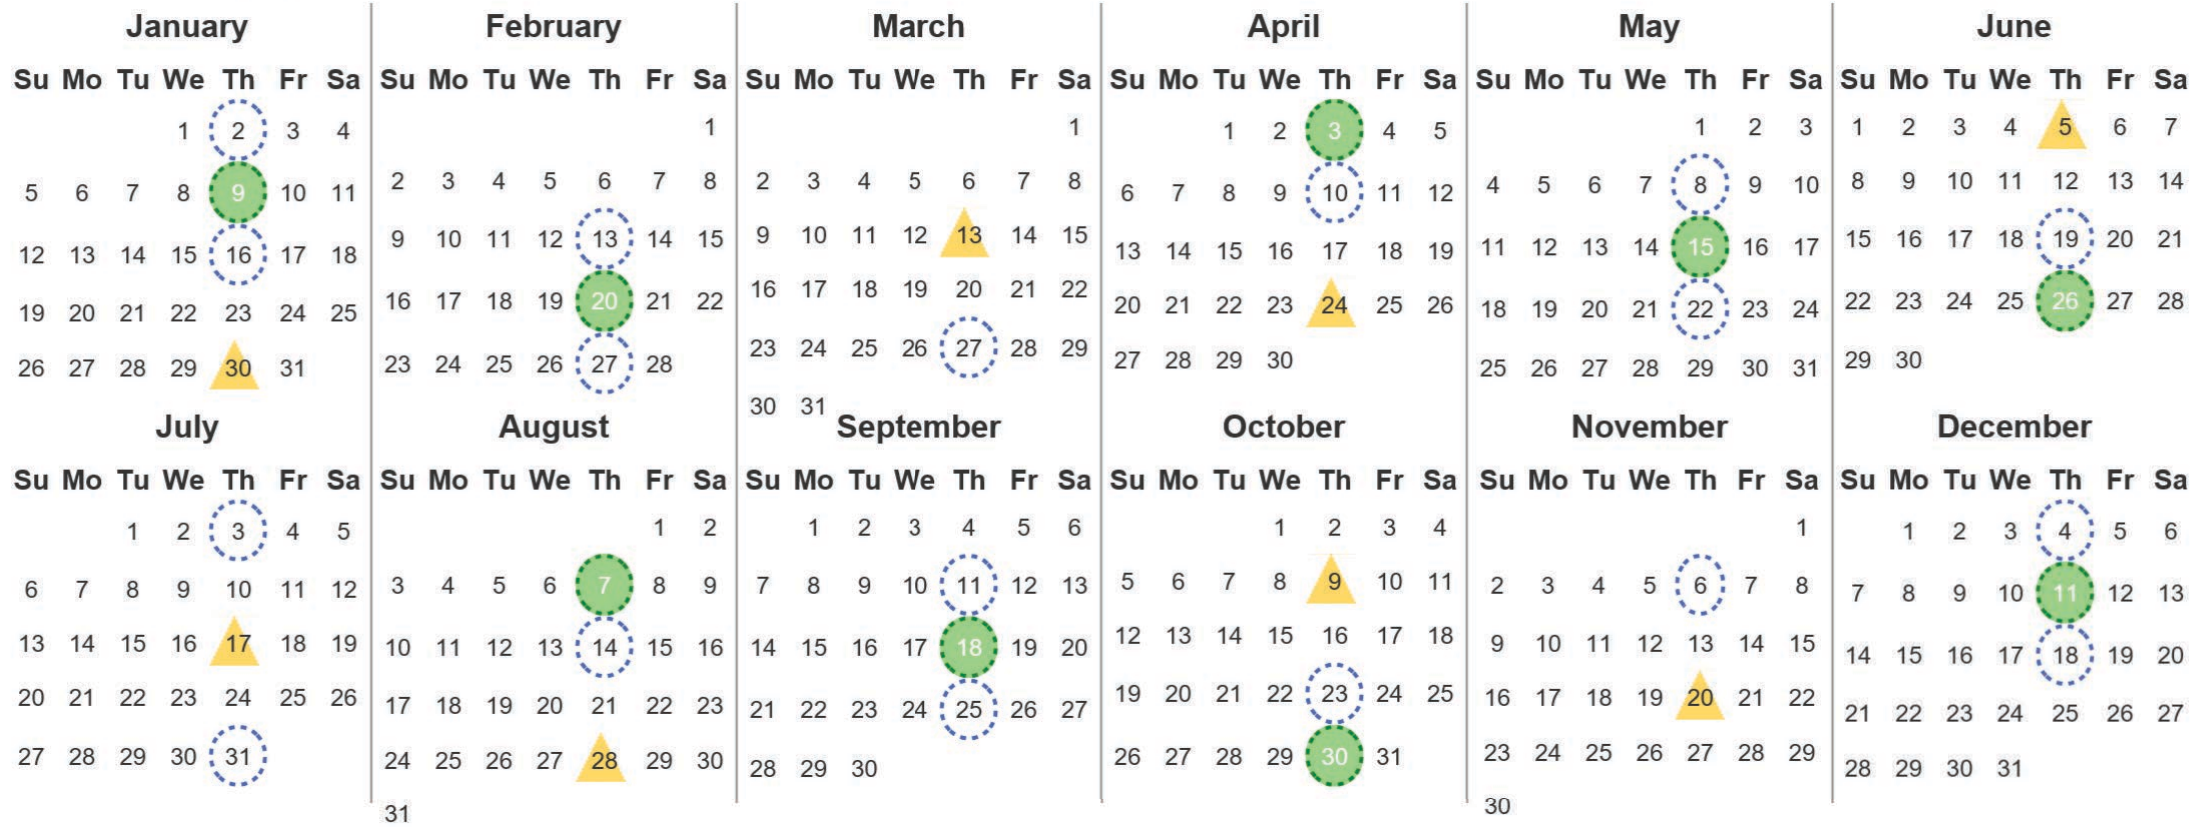

Your waste and recycling collection dates for **2025**.

**Non-recyclable Bin**  
Only for items that cannot be recycled

**Recycling Bin**  
Paper, card & cardboard • Plastic bottles, pots, tubs & trays • Tins, cans & empty aerosols • Cartons

Please place your bins out for collection **by 6.00am** on your collection day.

**Festive Collections**  
Check local press or website for details