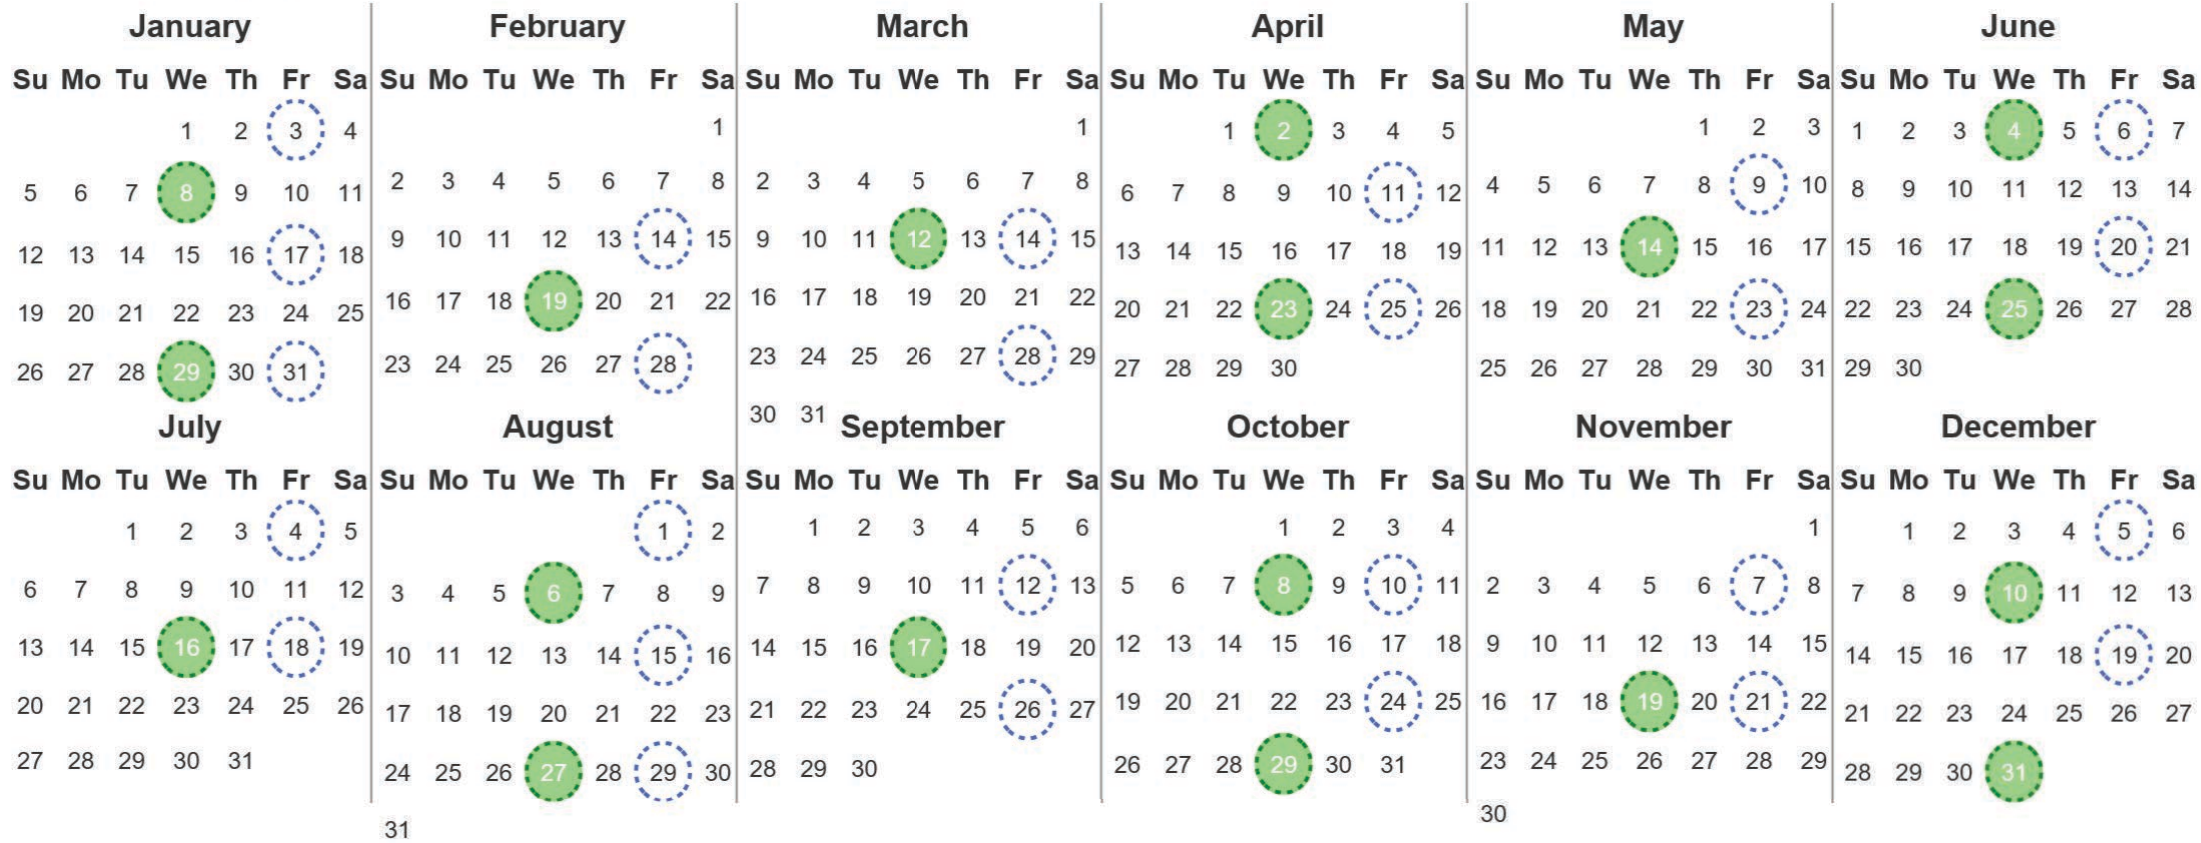

Your waste and recycling collection dates for **2025**.

 <p><b>Non-recyclable Bin</b> Only for items that cannot be recycled</p>	 <p><b>Recycling Bin</b> Paper, card &amp; cardboard • Plastic bottles, pots, tubs &amp; trays • Tins, cans &amp; empty aerosols • Cartons</p>
---	---

Please place your bins out for collection **by 6.00am** on your collection day.

 	 	 <p><b>Festive Collections</b> Check local press or website for details</p>
---	---	--