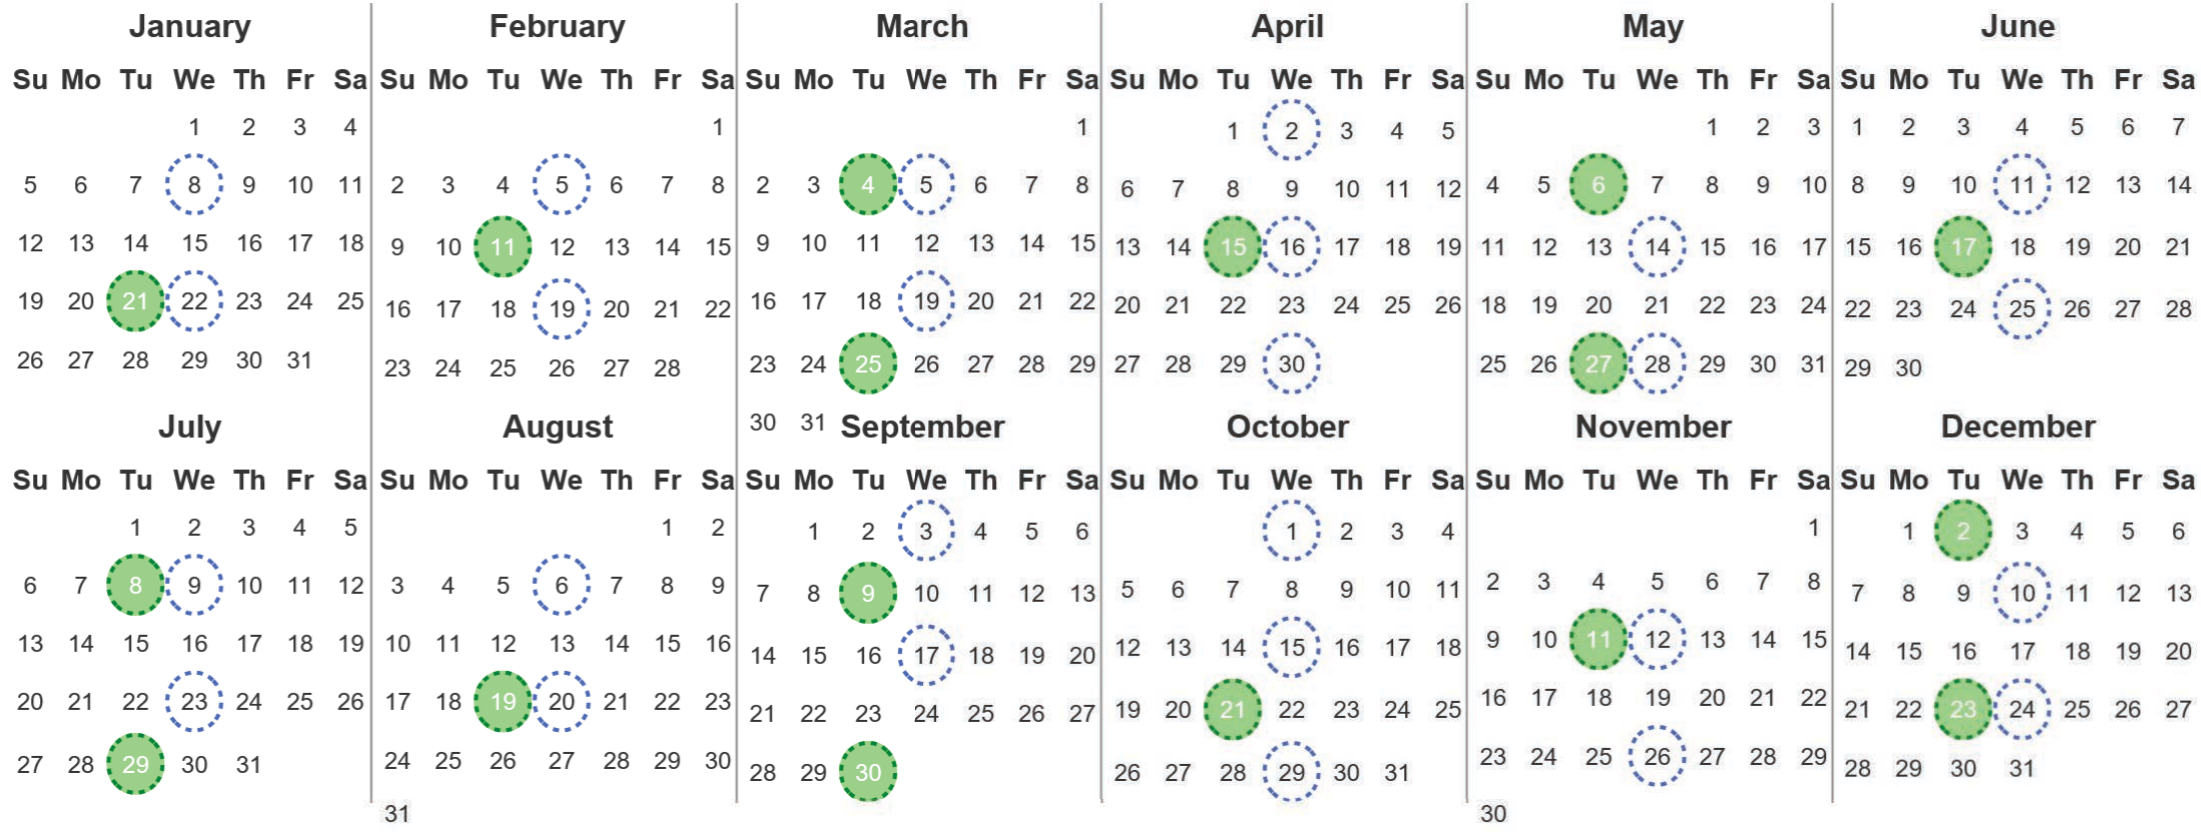

Your waste and recycling collection dates for **2025**.

 <p>Non-recyclable Bin Only for items that cannot be recycled</p>	 <p>Recycling Bin Paper, card & cardboard • Plastic bottles, pots, tubs & trays • Tins, cans & empty aerosols • Cartons</p>
---	---

Please place your bins out for collection **by 6.00am** on your collection day.

 	 	 <p>Festive Collections Check local press or website for details</p>
---	---	--

Calendar Reference: COW32