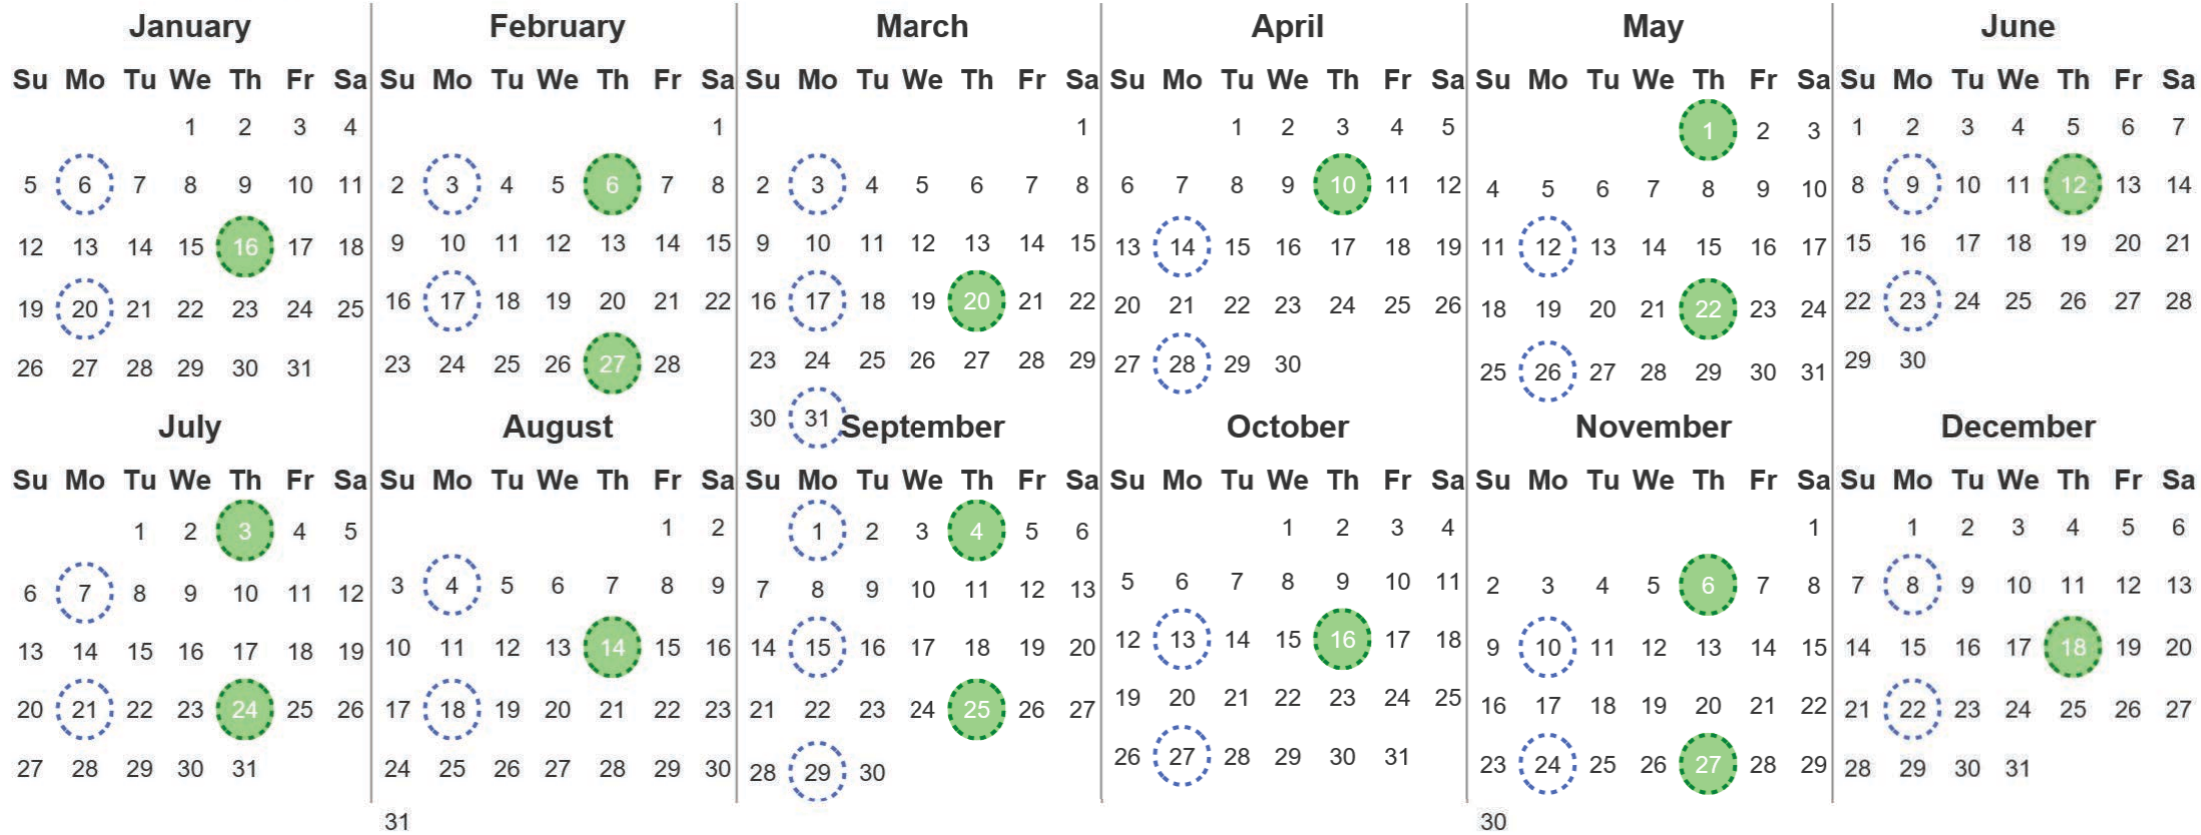

Your waste and recycling collection dates for **2025**.

	<b>Non-recyclable Bin</b> Only for items that cannot be recycled		<b>Recycling Bin</b> Paper, card & cardboard • Plastic bottles, pots, tubs & trays • Tins, cans & empty aerosols • Cartons
---	---	---	---

Please place your bins out for collection **by 6.00am on your collection day.**

					<b>Festive Collections</b> Check local press or website for details
---	---	---	---	---	--

Calendar Reference: COW31