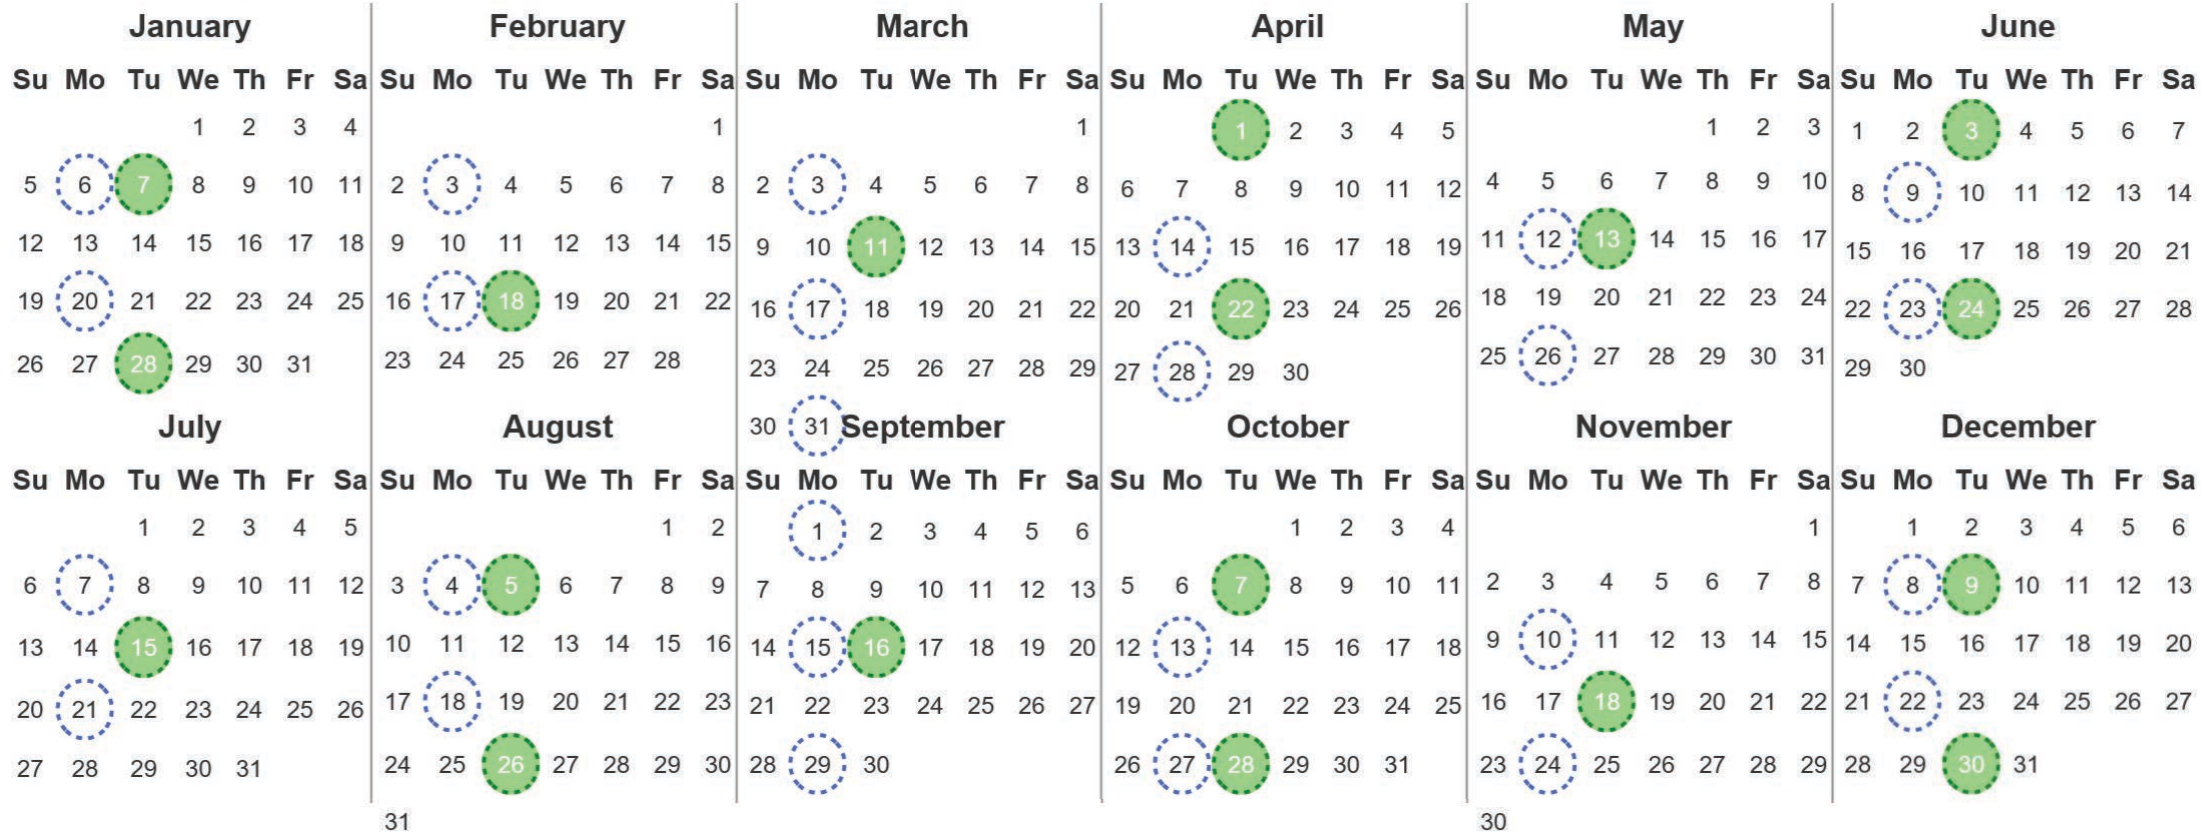

Your waste and recycling collection dates for **2025**.

 Non-recyclable Bin Only for items that cannot be recycled	 Recycling Bin Paper, card & cardboard • Plastic bottles, pots, tubs & trays • Tins, cans & empty aerosols • Cartons
---	---

Please place your bins out for collection **by 6.00am on your collection day.**

 	 	 Festive Collections Check local press or website for details
---	---	--