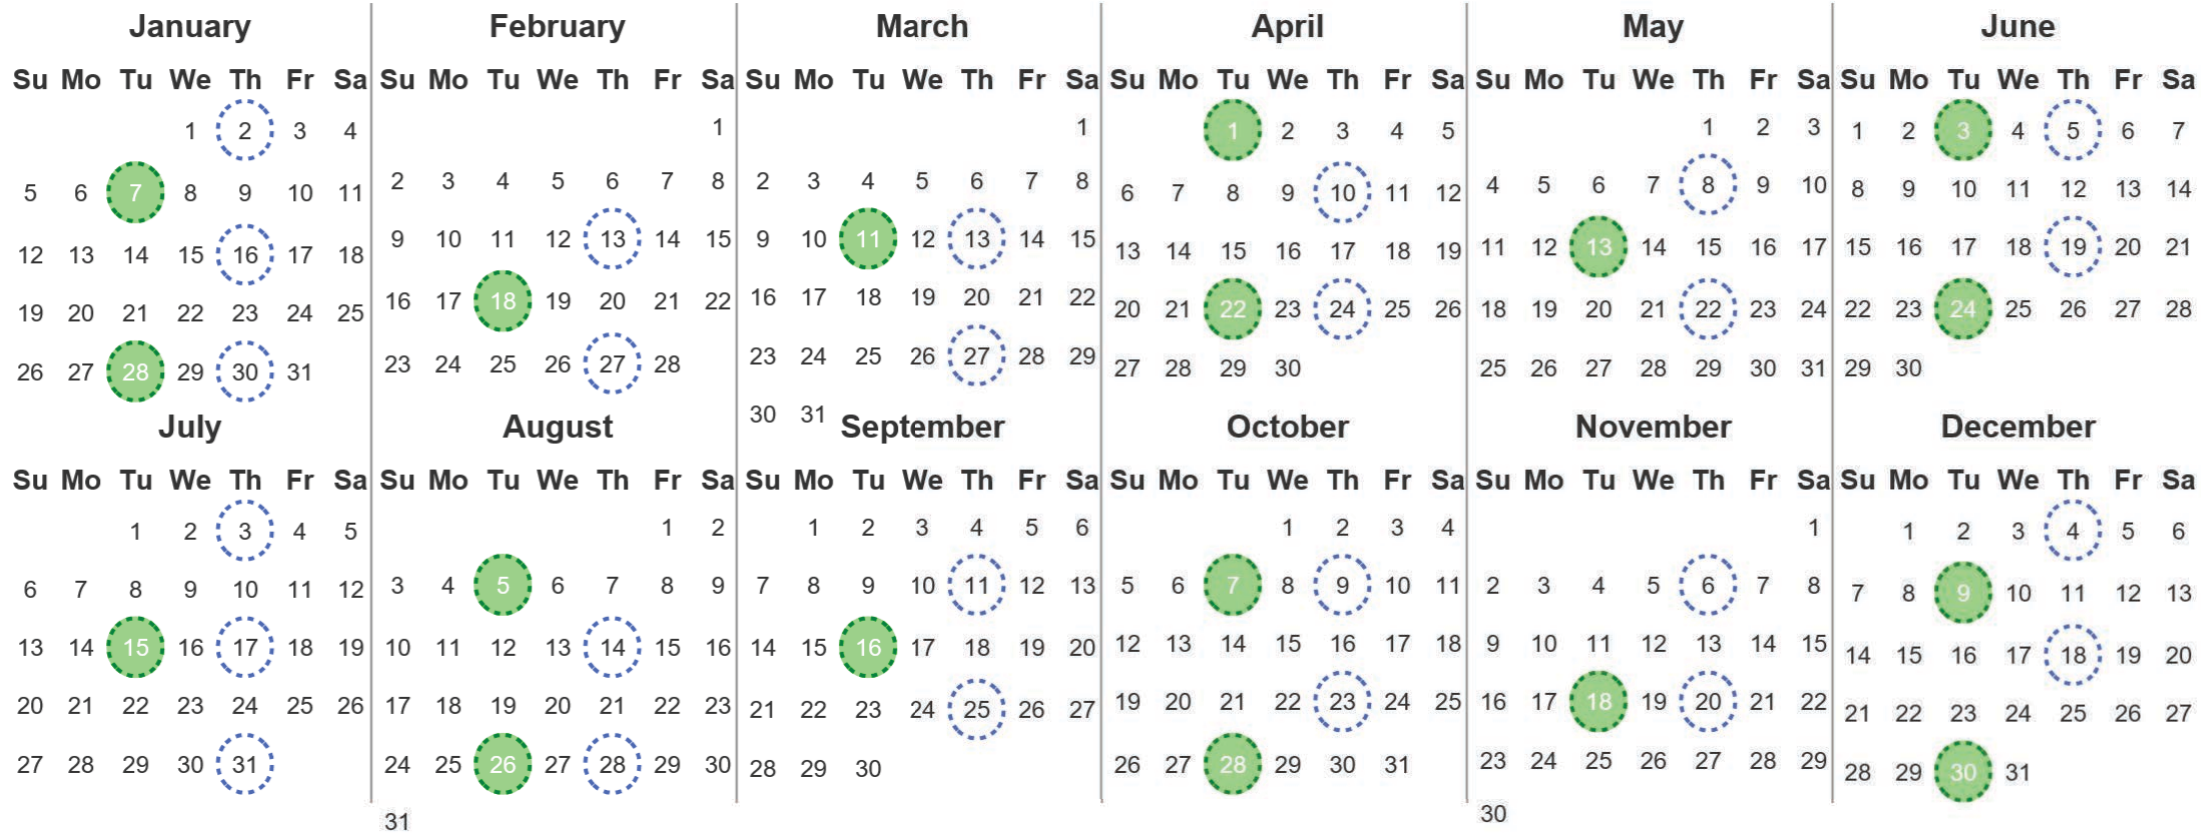

Your waste and recycling collection dates for **2025**.

Non-recyclable Bin
Only for items that cannot be recycled

Recycling Bin
Paper, card & cardboard • Plastic bottles, pots, tubs & trays • Tins, cans & empty aerosols • Cartons

Please place your bins out for collection **by 6.00AM** on your collection day.

Festive Collections
Check local press or website for details

Calendar Reference: COW29