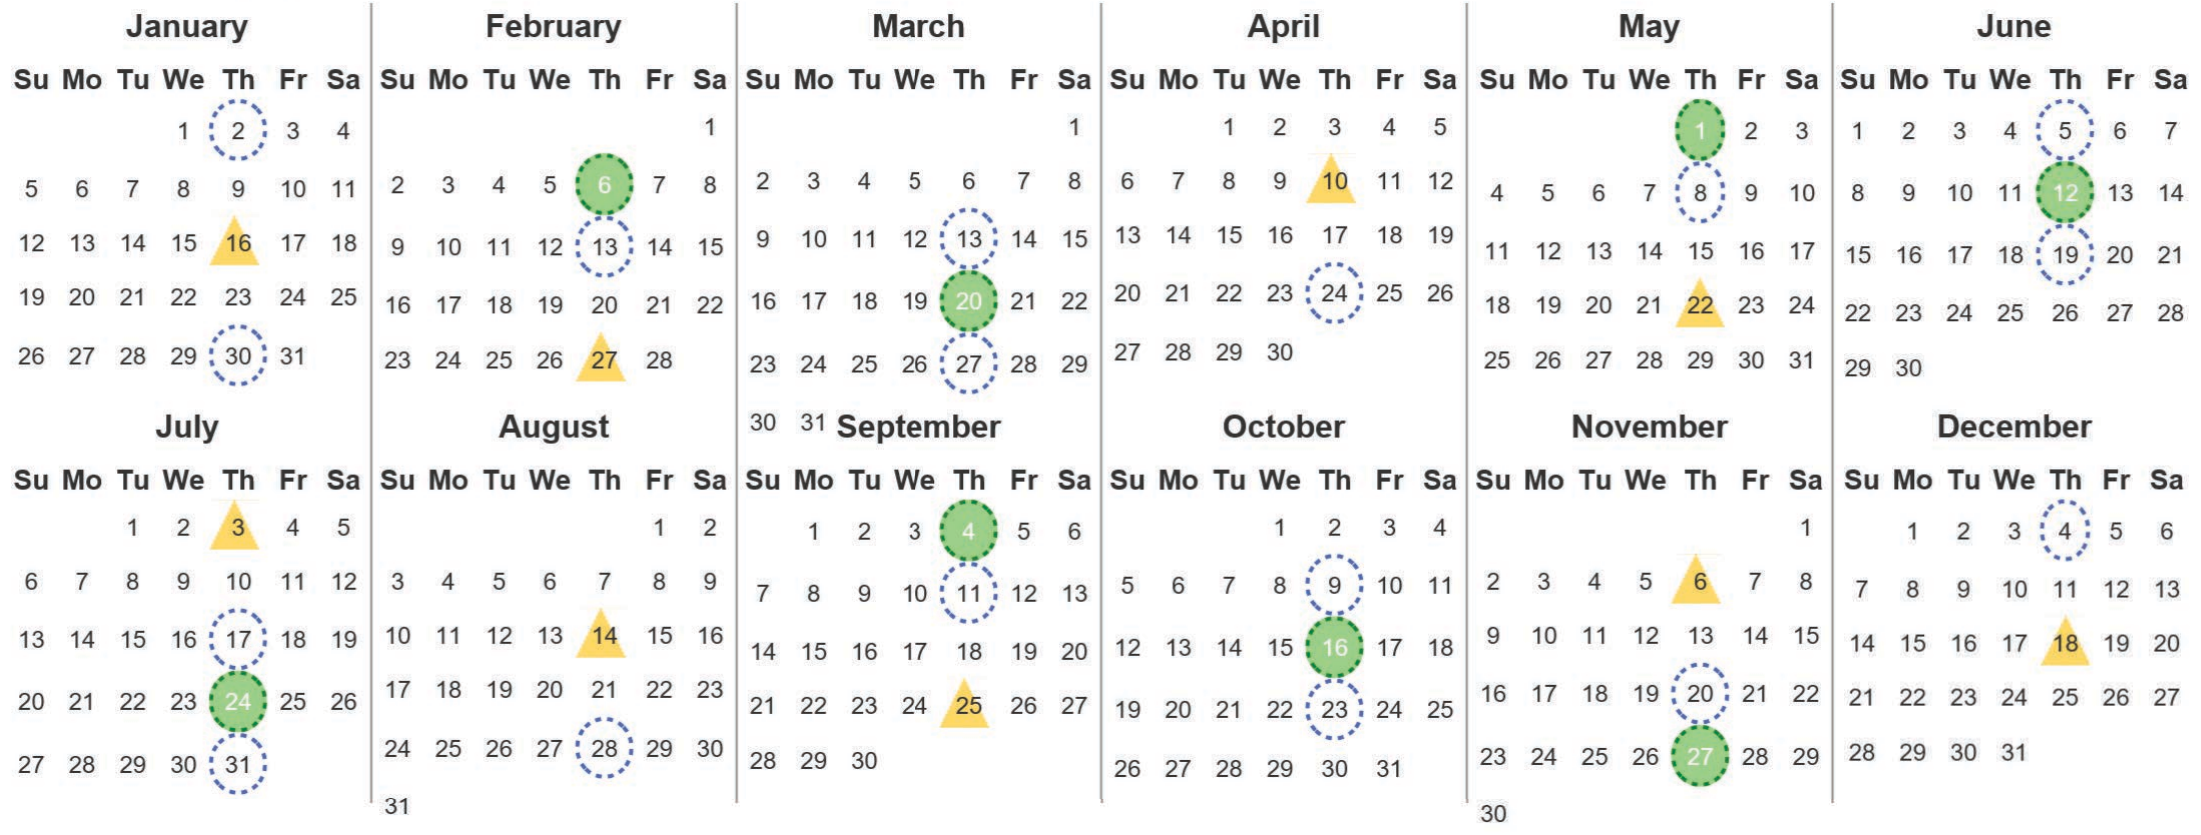

Your waste and recycling collection dates for **2025**.

 Non-recyclable Bin Only for items that cannot be recycled	 Recycling Bin Paper, card & cardboard • Plastic bottles, pots, tubs & trays • Tins, cans & empty aerosols • Cartons
---	---

Please place your bins out for collection by 6.00am on your collection day.

  	 	 
---	---	---

Festive Collections
 Check local press or website for details