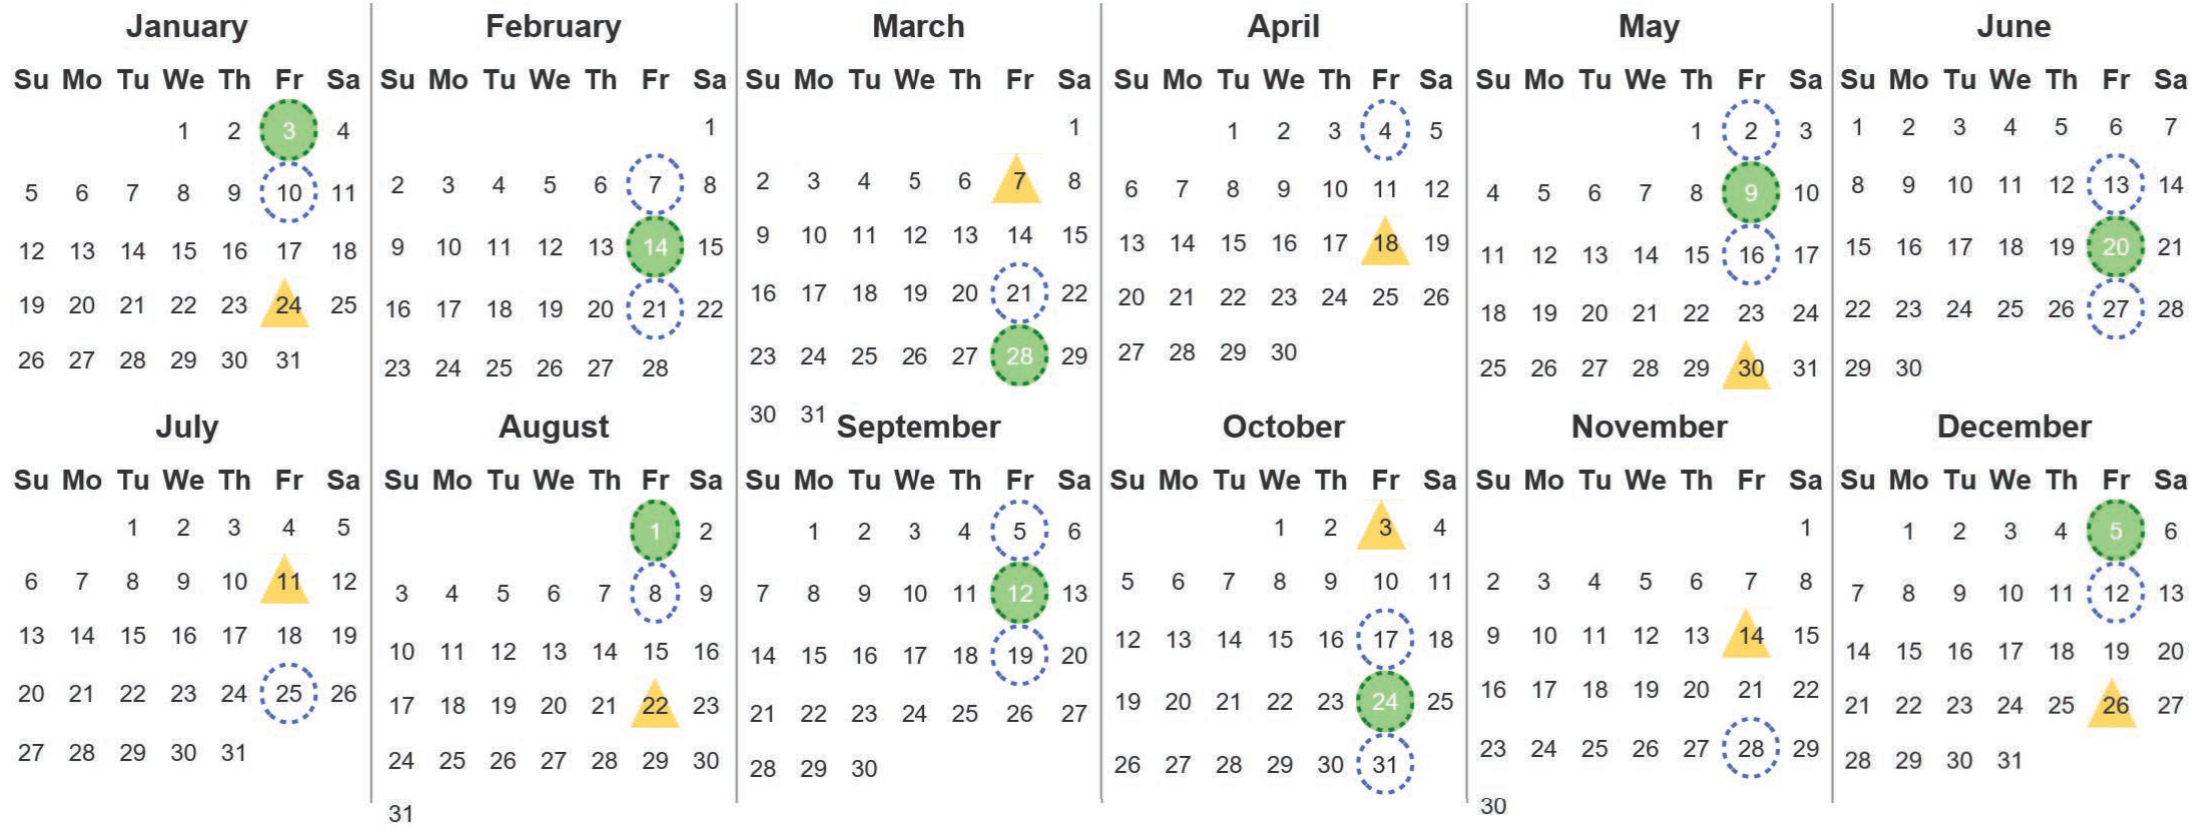

Your waste and recycling collection dates for 2025.

	<b>Non-recyclable Bin</b> Only for items that cannot be recycled		<b>Recycling Bin</b> Paper, card & cardboard • Plastic bottles, pots, tubs & trays • Tins, cans & empty aerosols • Cartons
---	---	---	---

Please place your bins out for collection **by 6.00am** on your collection day.

						
---	---	---	---	---	---	---

 **Festive Collections**  
Check local press or website for details

Calendar Reference: COW27