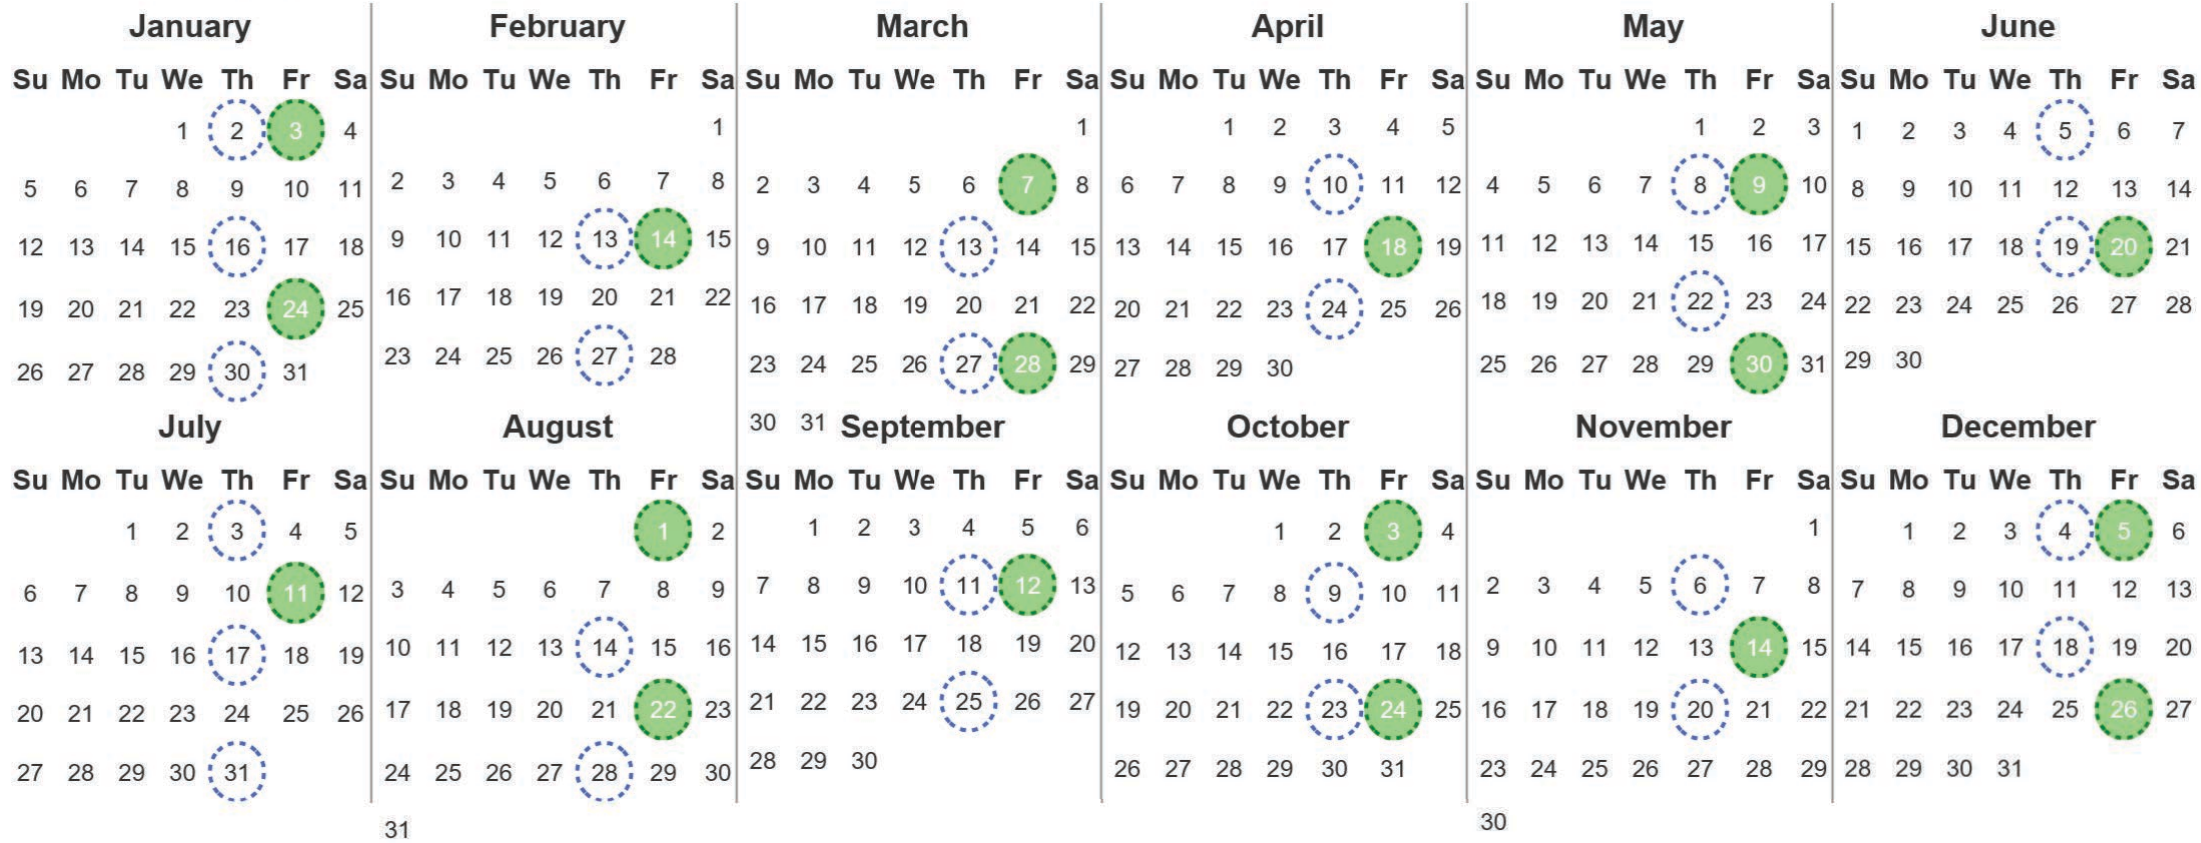

Your waste and recycling collection dates for **2025**.

Non-recyclable Bin
Only for items that cannot be recycled

Recycling Bin
Paper, card & cardboard • Plastic bottles, pots, tubs & trays • Tins, cans & empty aerosols • Cartons

Please place your bins out for collection **by 6.00am** on your collection day.

Festive Collections
Check local press or website for details