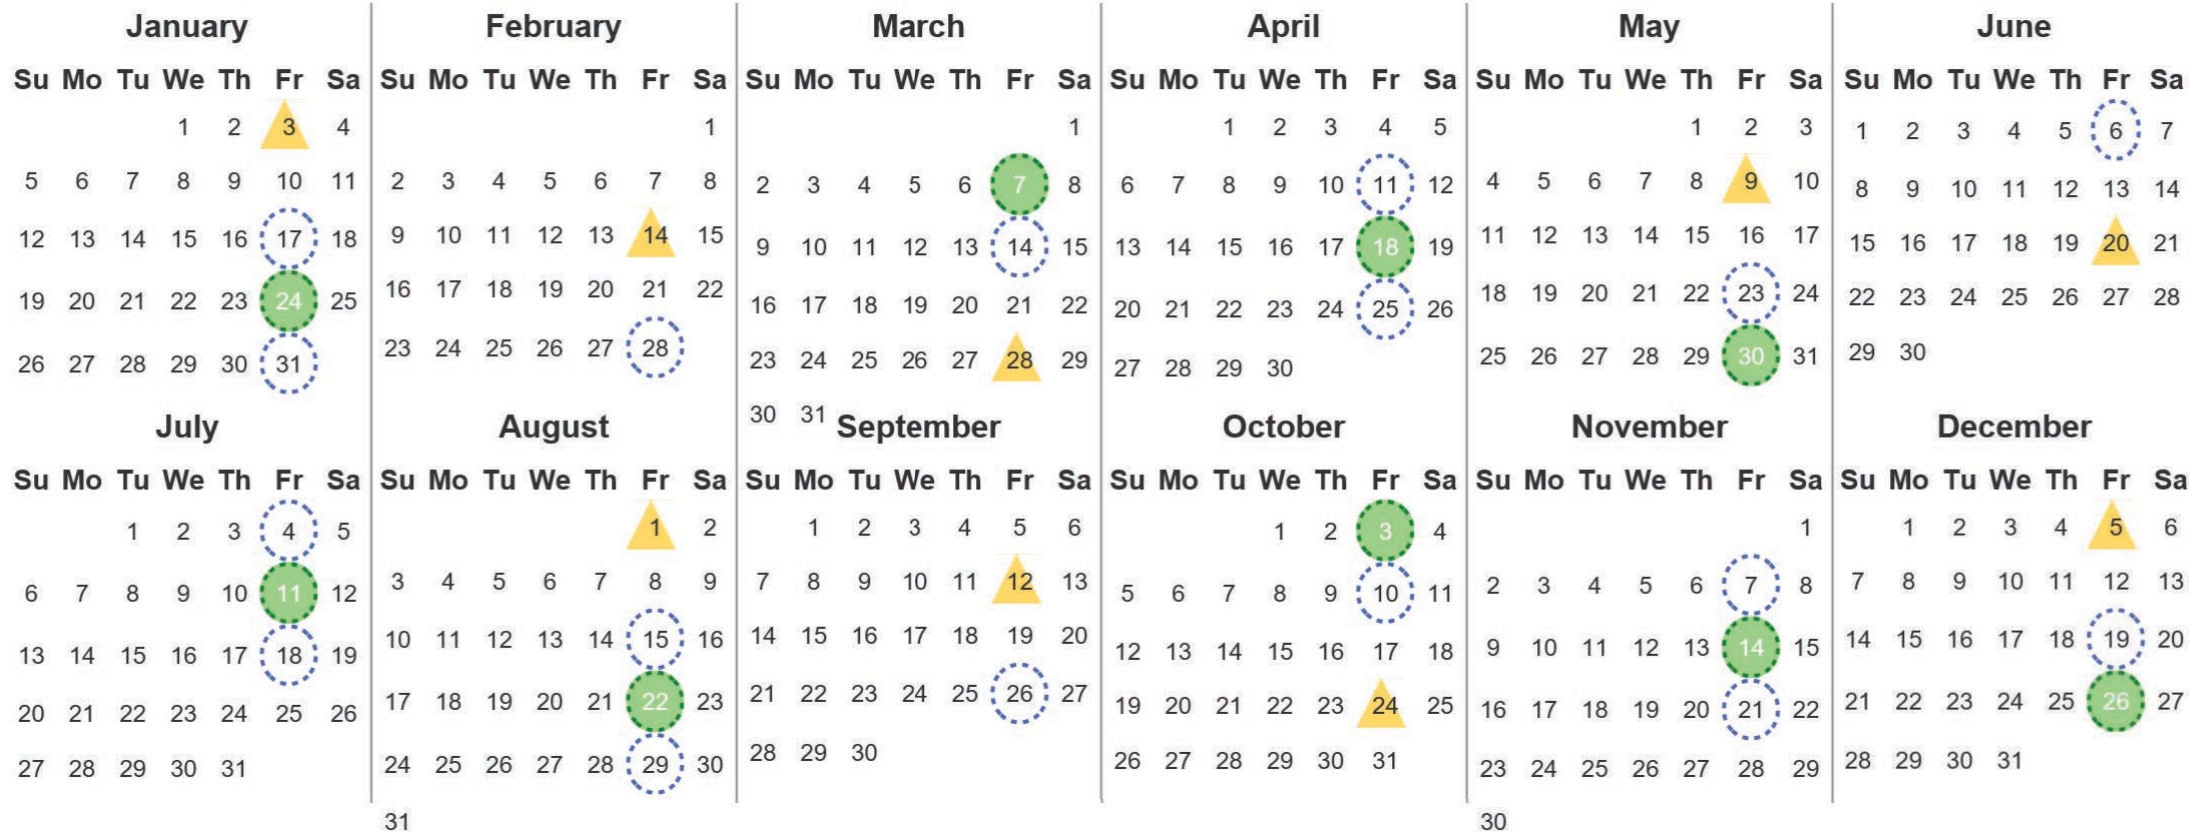

Your waste and recycling collection dates for **2025**.

	Non-recyclable Bin Only for items that cannot be recycled		Recycling Bin Paper, card & cardboard • Plastic bottles, pots, tubs & trays • Tins, cans & empty aerosols • Cartons
---	---	---	---

Please place your bins out for collection **by 6.00am** on your collection day.

						
---	---	---	---	---	---	---

 **Festive Collections**
Check local press or website for details