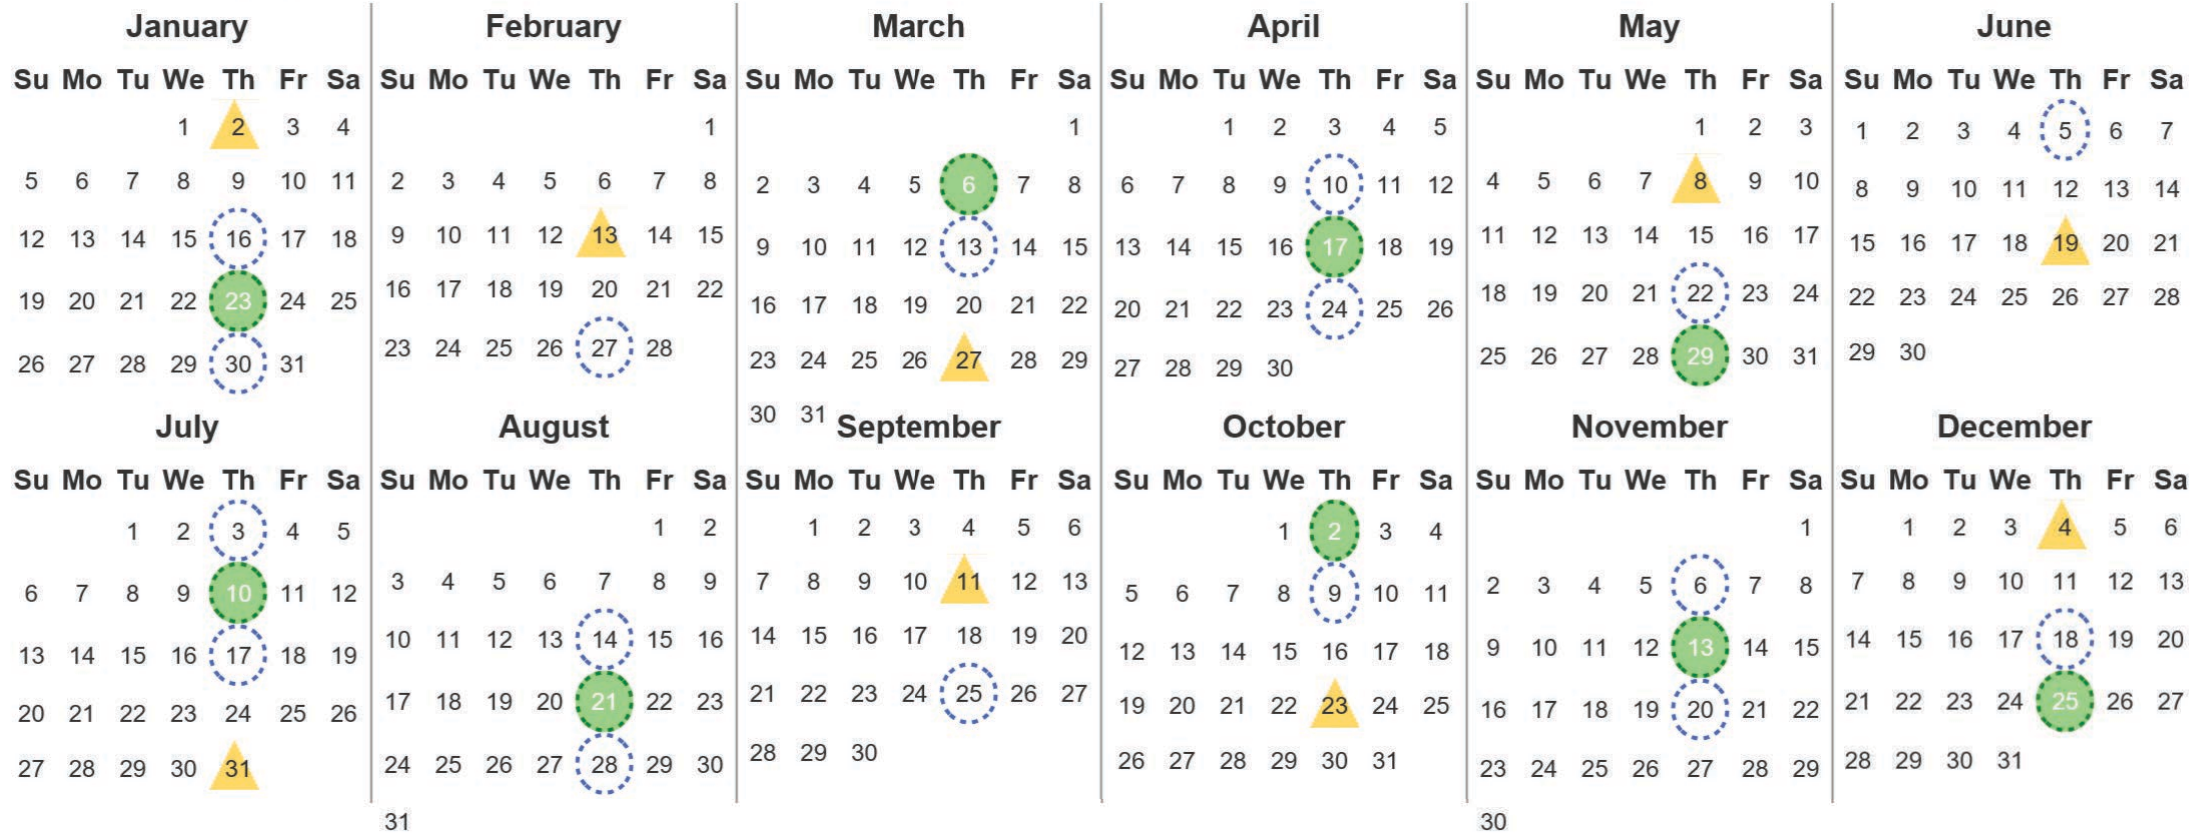

Your waste and recycling collection dates for **2025**.

**Non-recyclable Bin**  
Only for items that cannot be recycled

**Recycling Bin**  
Paper, card & cardboard • Plastic bottles, pots, tubs & trays • Tins, cans & empty aerosols • Cartons

Please place your bins out for collection **by 6.00am** on your collection day.

**Festive Collections**  
Check local press or website for details