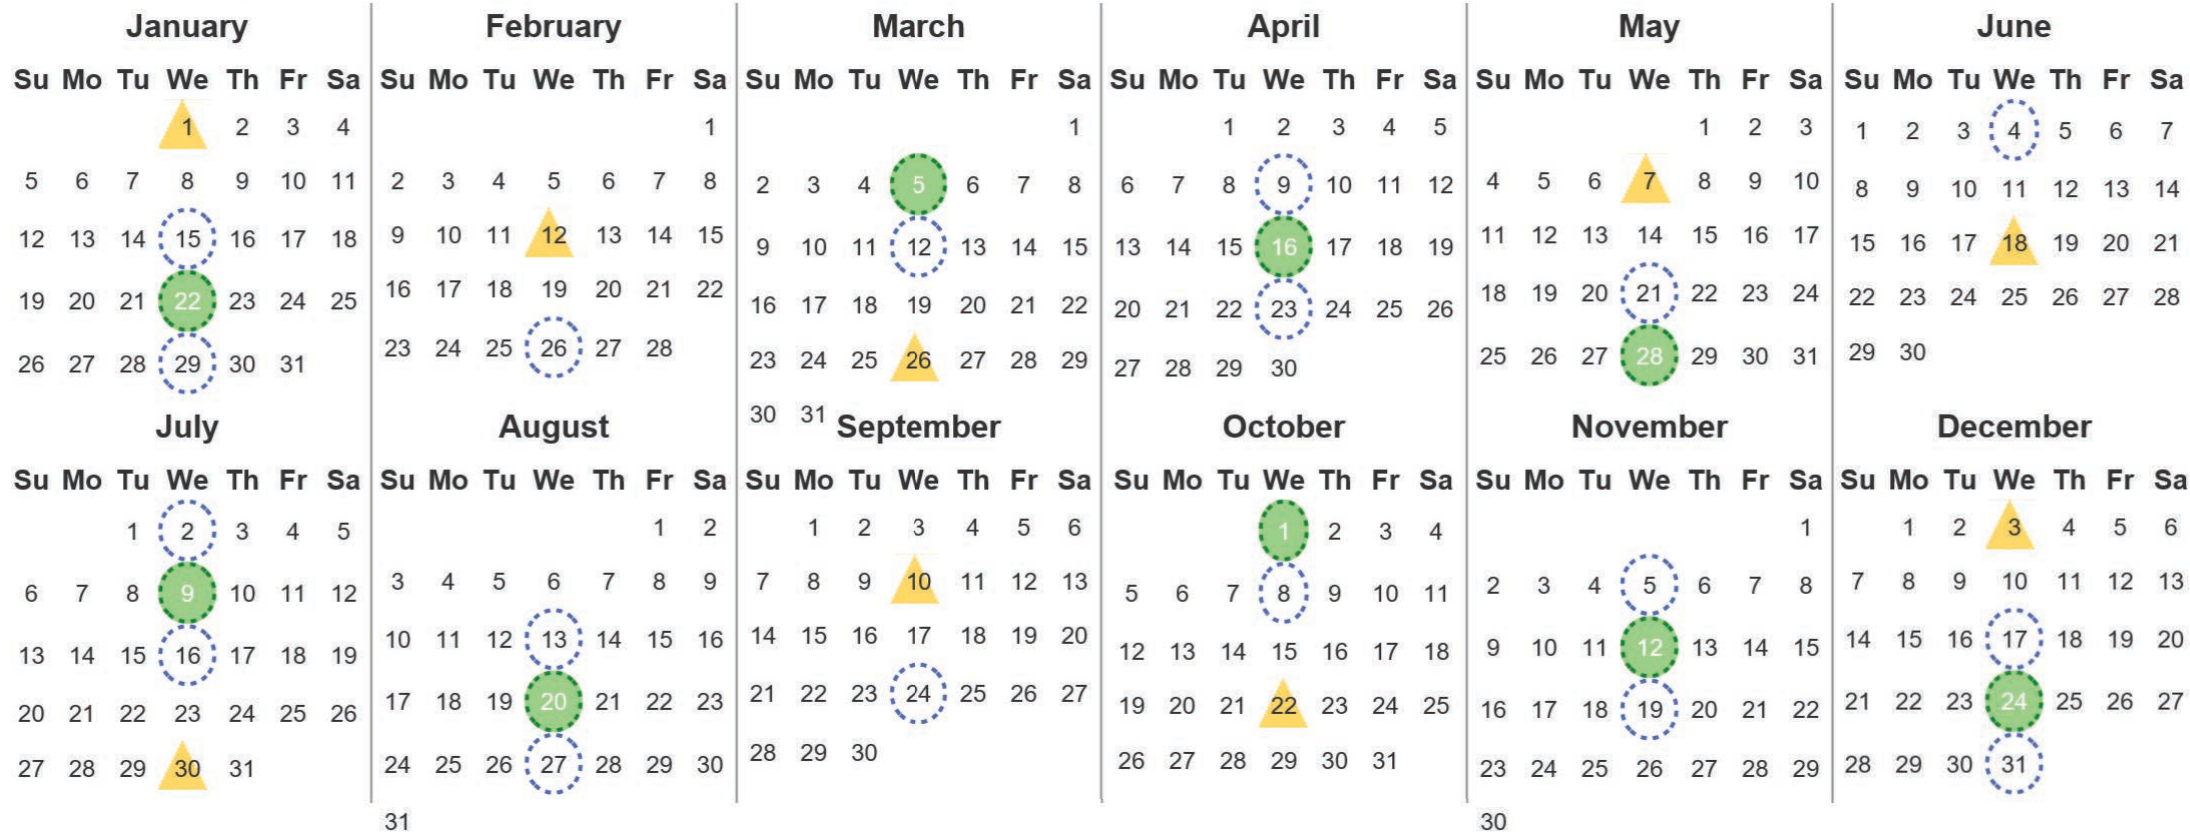

Your waste and recycling collection dates for **2025**.

Non-recyclable Bin
Only for items that cannot be recycled

Recycling Bin
Paper, card & cardboard • Plastic bottles, pots, tubs & trays • Tins, cans & empty aerosols • Cartons

Please place your bins out for collection **by 6.00am** on your collection day.

Festive Collections
Check local press or website for details