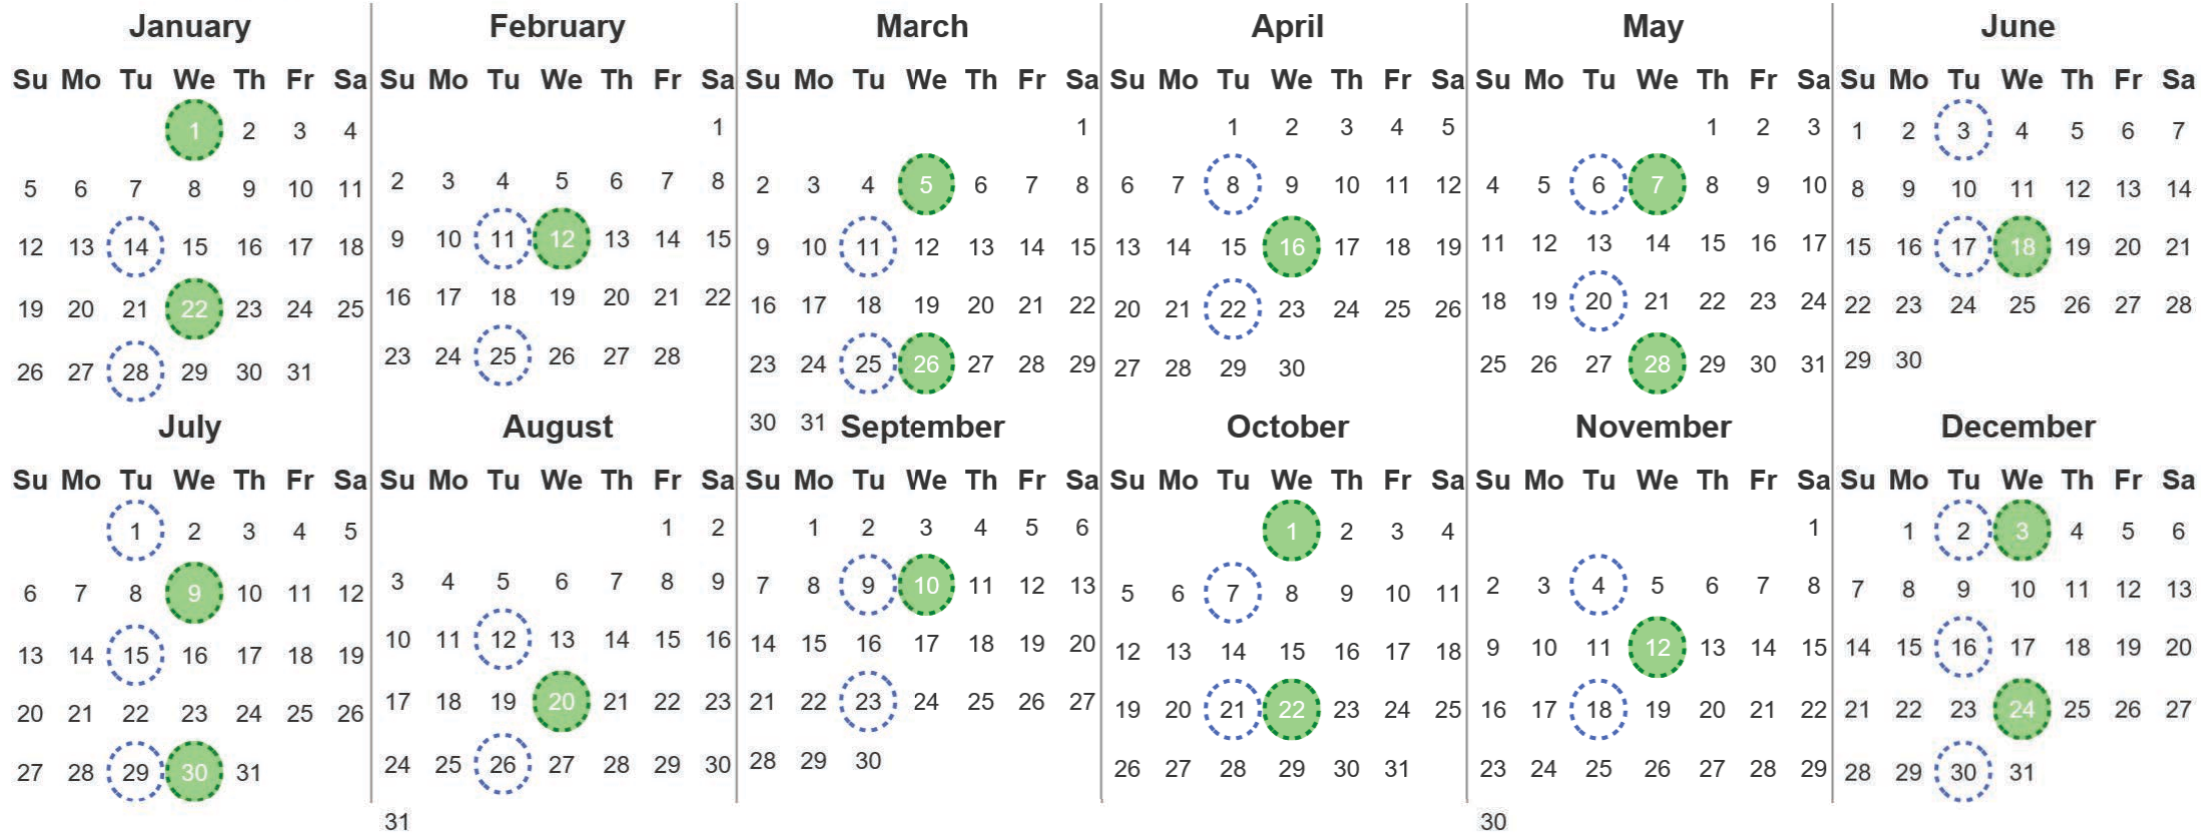

Your waste and recycling collection dates for **2025**.

	Non-recyclable Bin Only for items that cannot be recycled		Recycling Bin Paper, card & cardboard • Plastic bottles, pots, tubs & trays • Tins, cans & empty aerosols • Cartons
---	---	---	---

Please place your bins out for collection **by 6.00am on your collection day.**

				Festive Collections Check local press or website for details
---	---	---	---	--