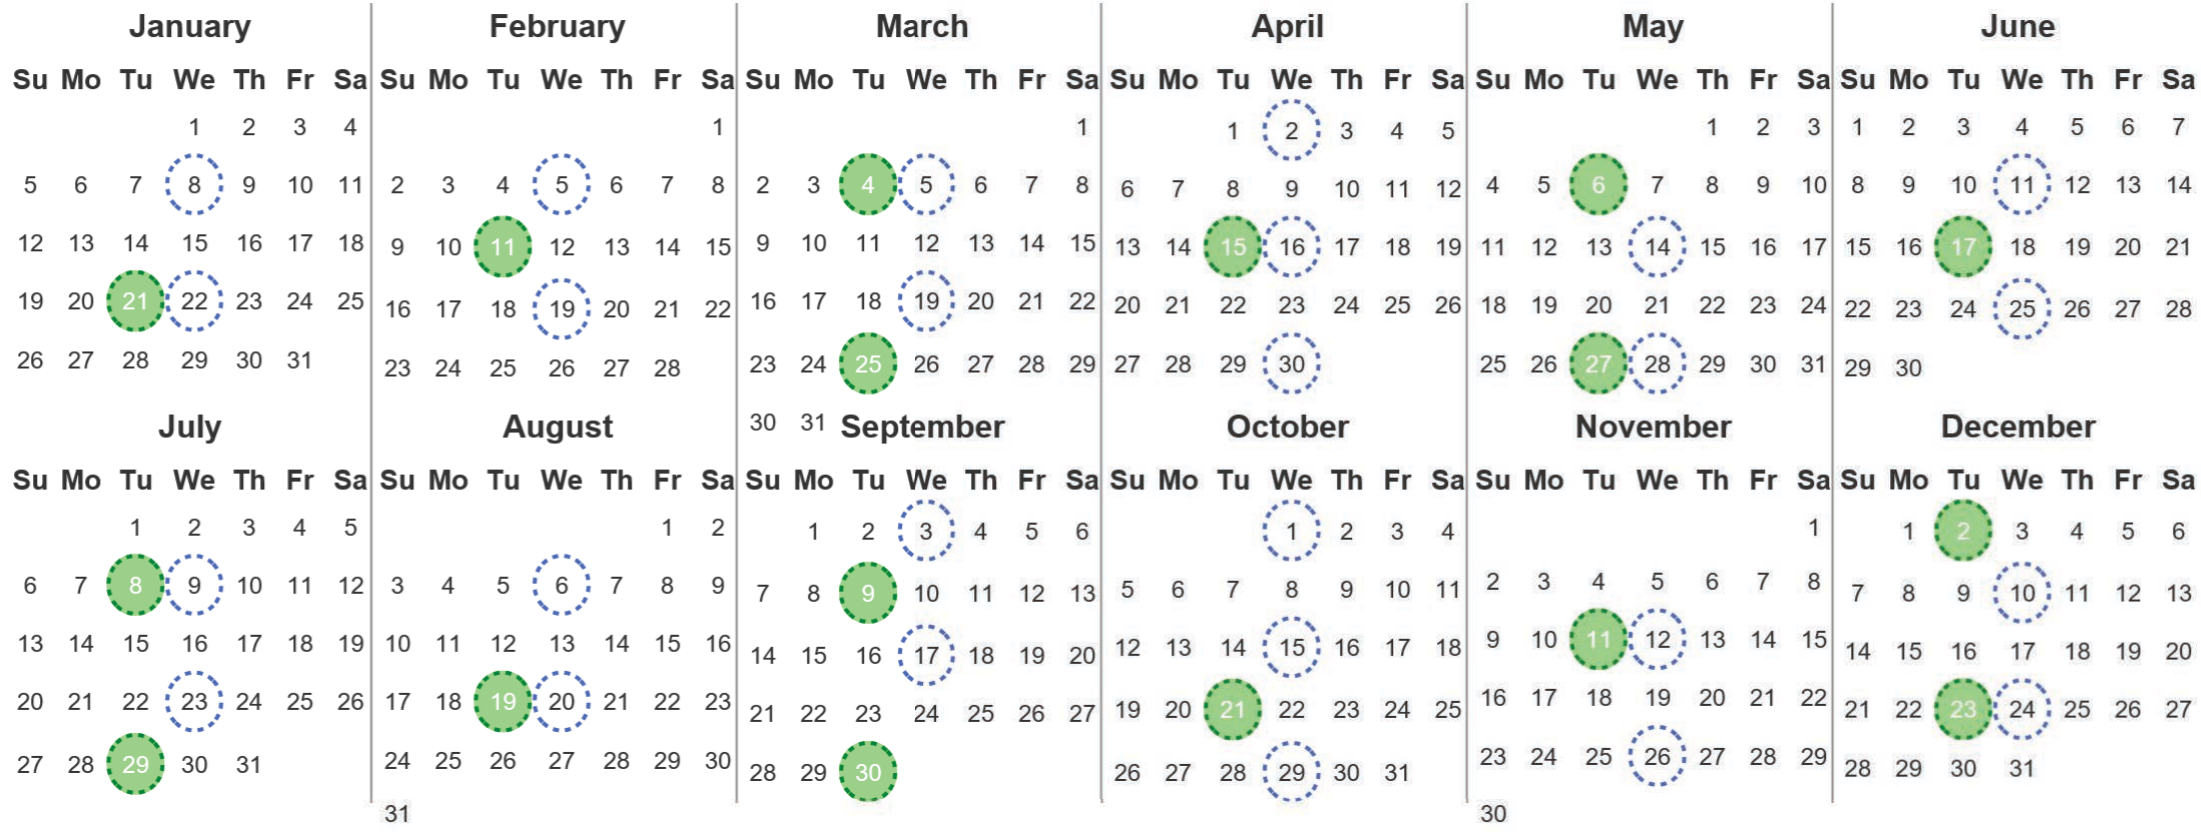

Your waste and recycling collection dates for **2025**.

Non-recyclable Bin
Only for items that cannot be recycled

Recycling Bin
Paper, card & cardboard • Plastic bottles, pots, tubs & trays • Tins, cans & empty aerosols • Cartons

Please place your bins out for collection **by 6.00am on your collection day.**

Festive Collections
Check local press or website for details

Calendar Reference: COW20