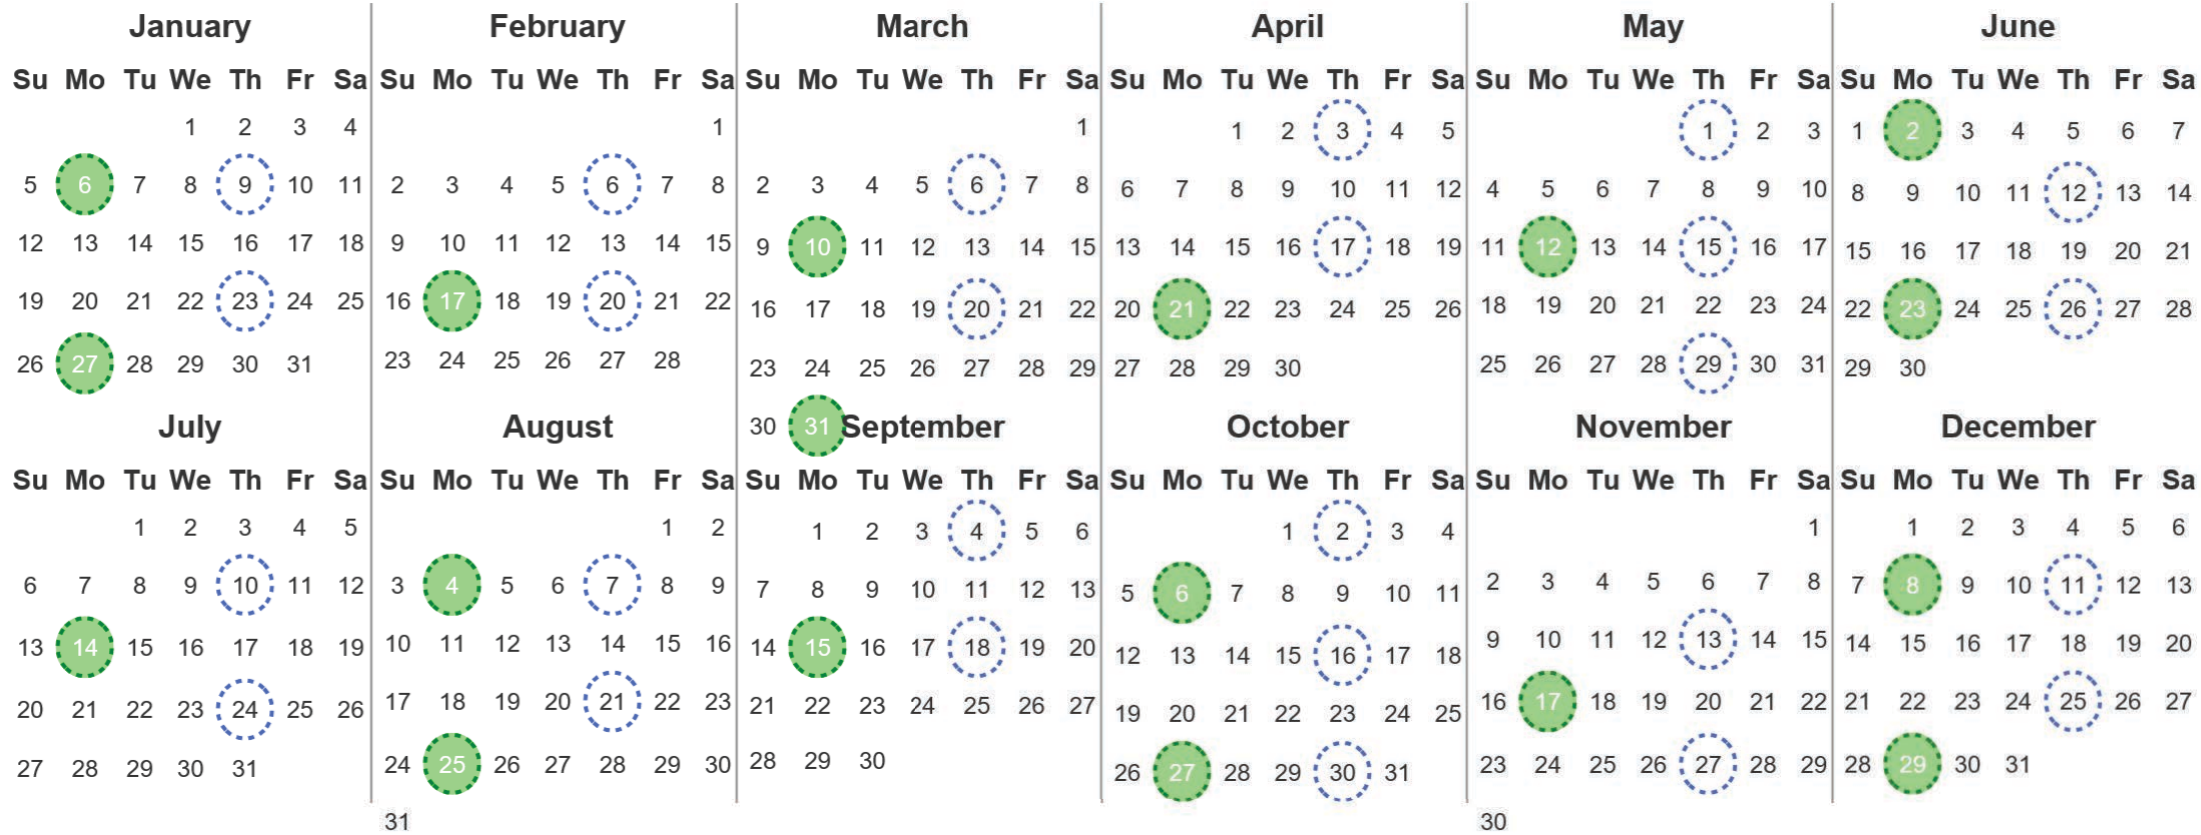

Your waste and recycling collection dates for **2025**.

 <p><b>Non-recyclable Bin</b> Only for items that cannot be recycled</p>	 <p><b>Recycling Bin</b> Paper, card &amp; cardboard • Plastic bottles, pots, tubs &amp; trays • Tins, cans &amp; empty aerosols • Cartons</p>
---	---

Please place your bins out for collection **by 6.00am** on your collection day.

 	 	 <p><b>Festive Collections</b> Check local press or website for details</p>
---	---	--