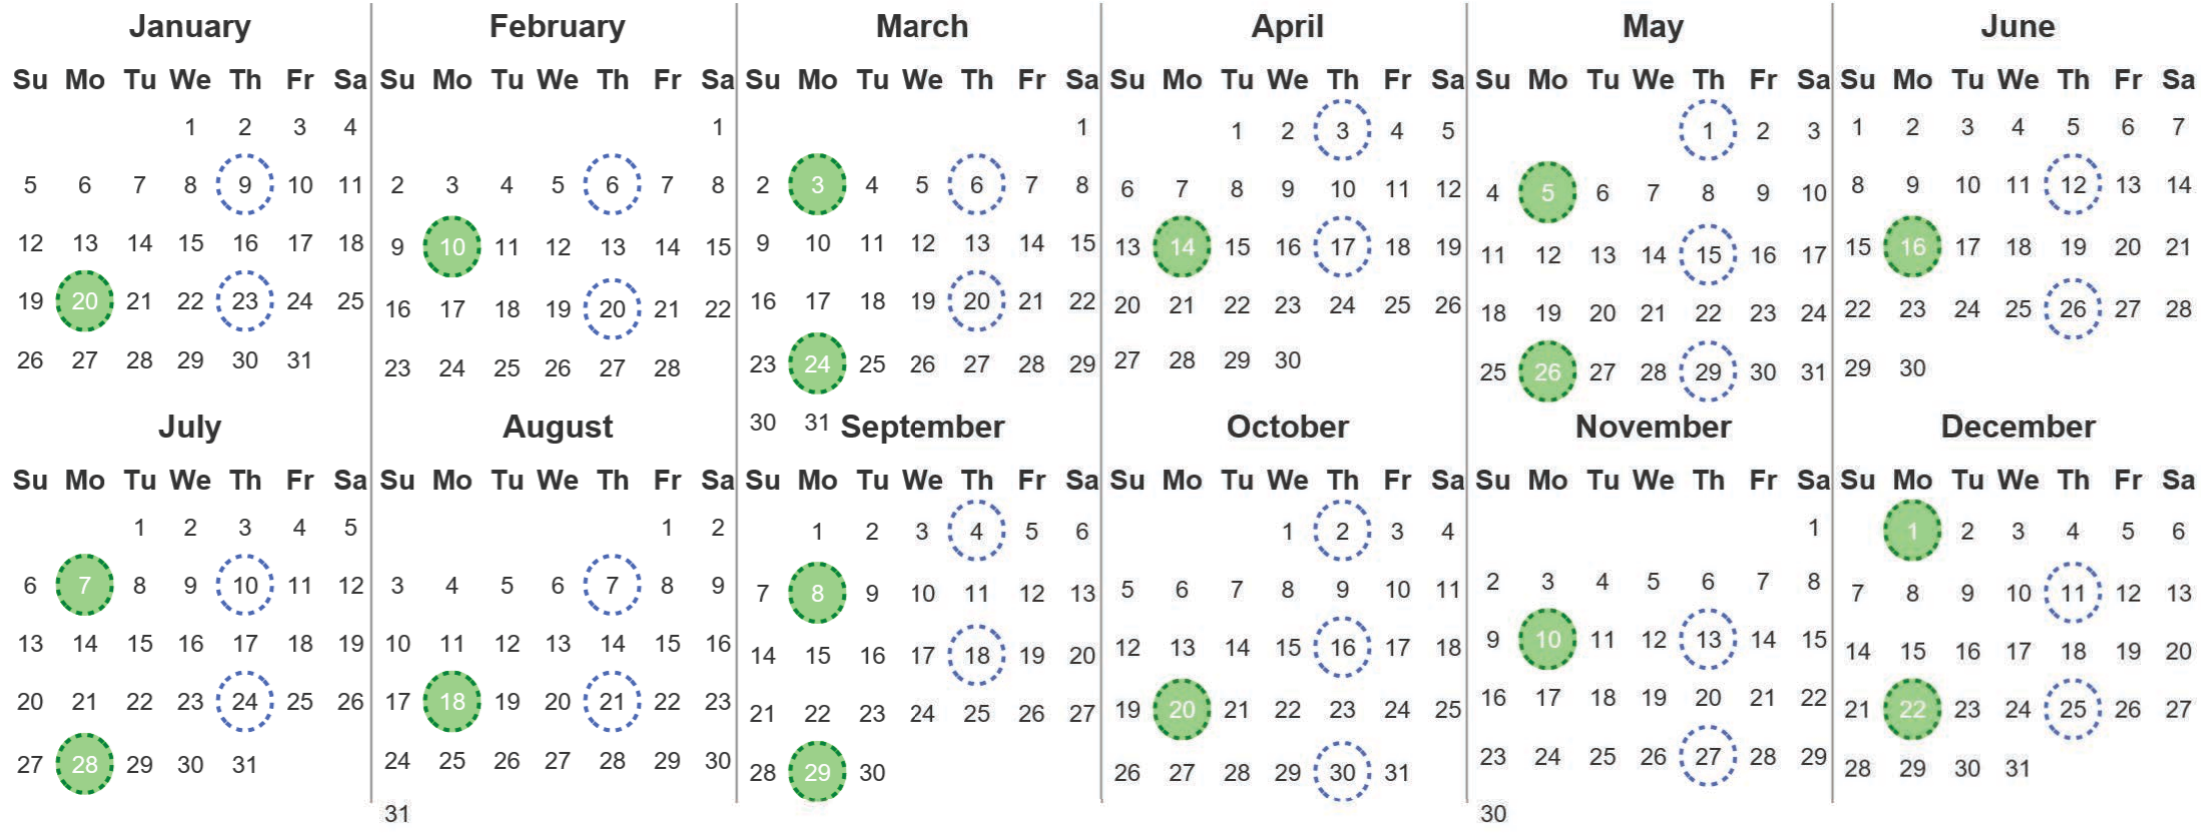

Your waste and recycling collection dates for **2025**.

Non-recyclable Bin
Only for items that cannot be recycled

Recycling Bin
Paper, card & cardboard • Plastic bottles, pots, tubs & trays • Tins, cans & empty aerosols • Cartons

Please place your bins out for collection **by 6.00am on your collection day.**

Festive Collections
Check local press or website for details