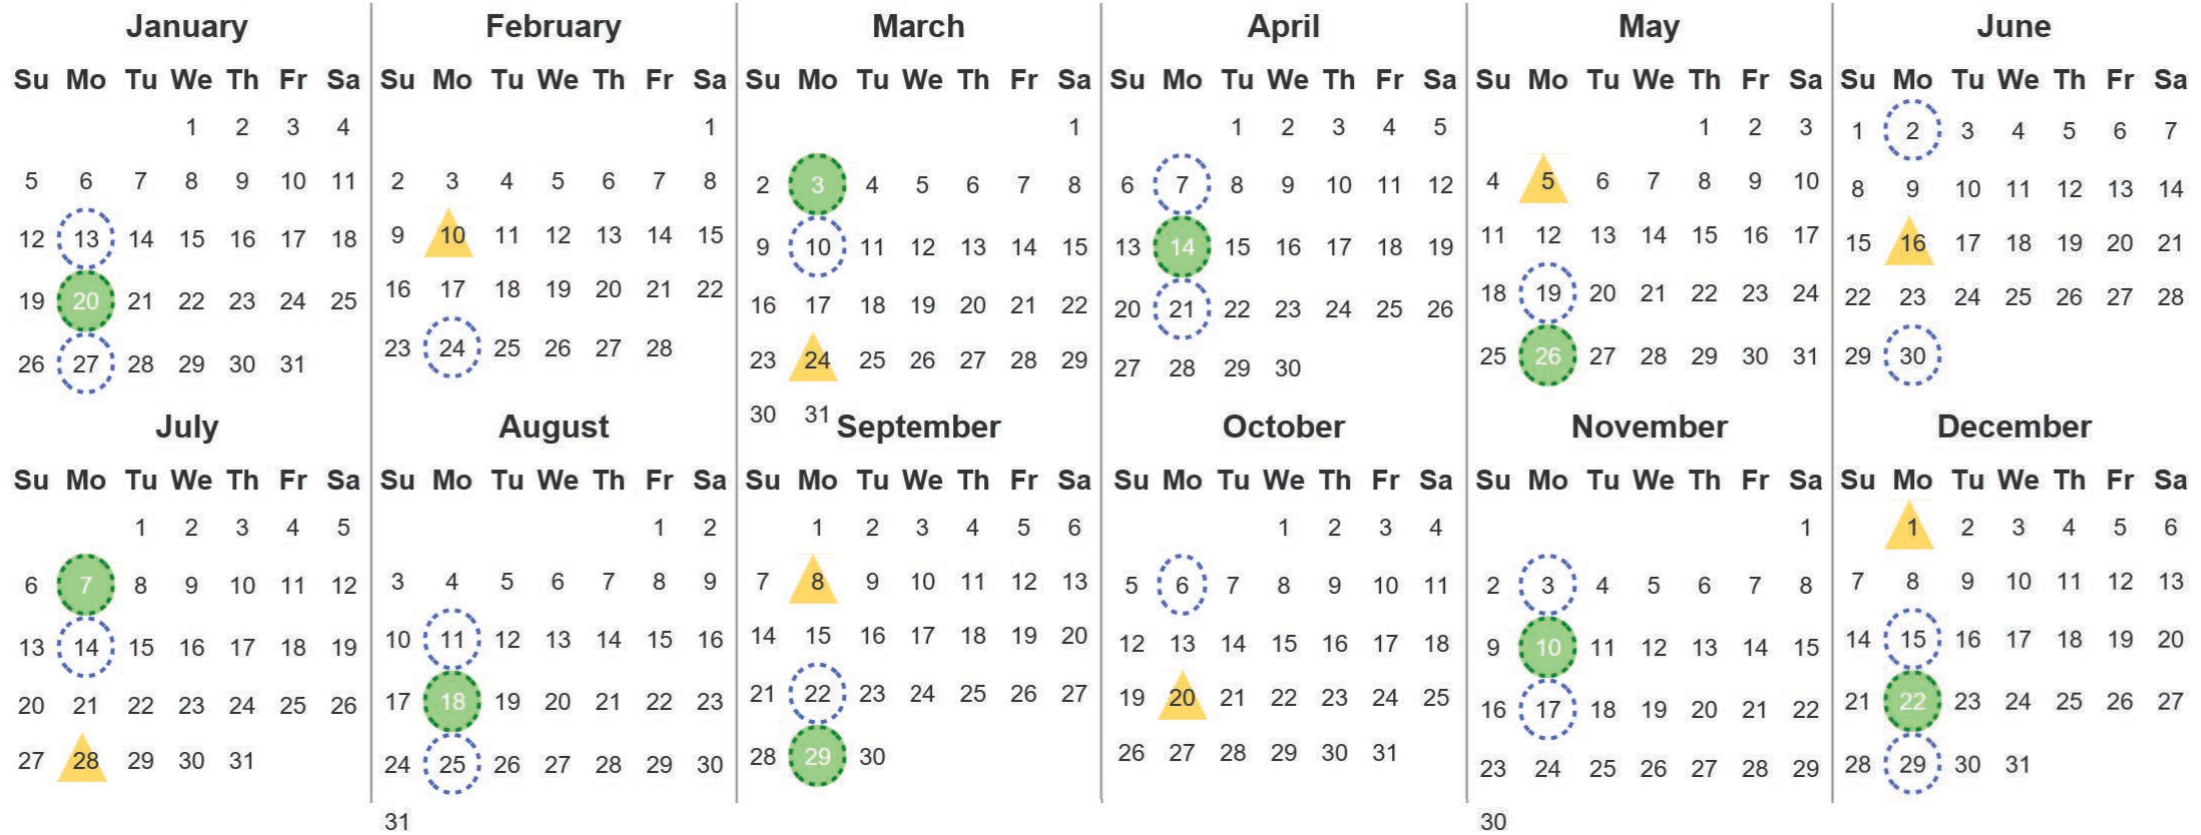

Your waste and recycling collection dates for **2025**.

Non-recyclable Bin
Only for items that cannot be recycled

Recycling Bin
Paper, card & cardboard • Plastic bottles, pots, tubs & trays • Tins, cans & empty aerosols • Cartons

Please place your bins out for collection **by 6.00am** on your collection day.

Festive Collections
Check local press or website for details