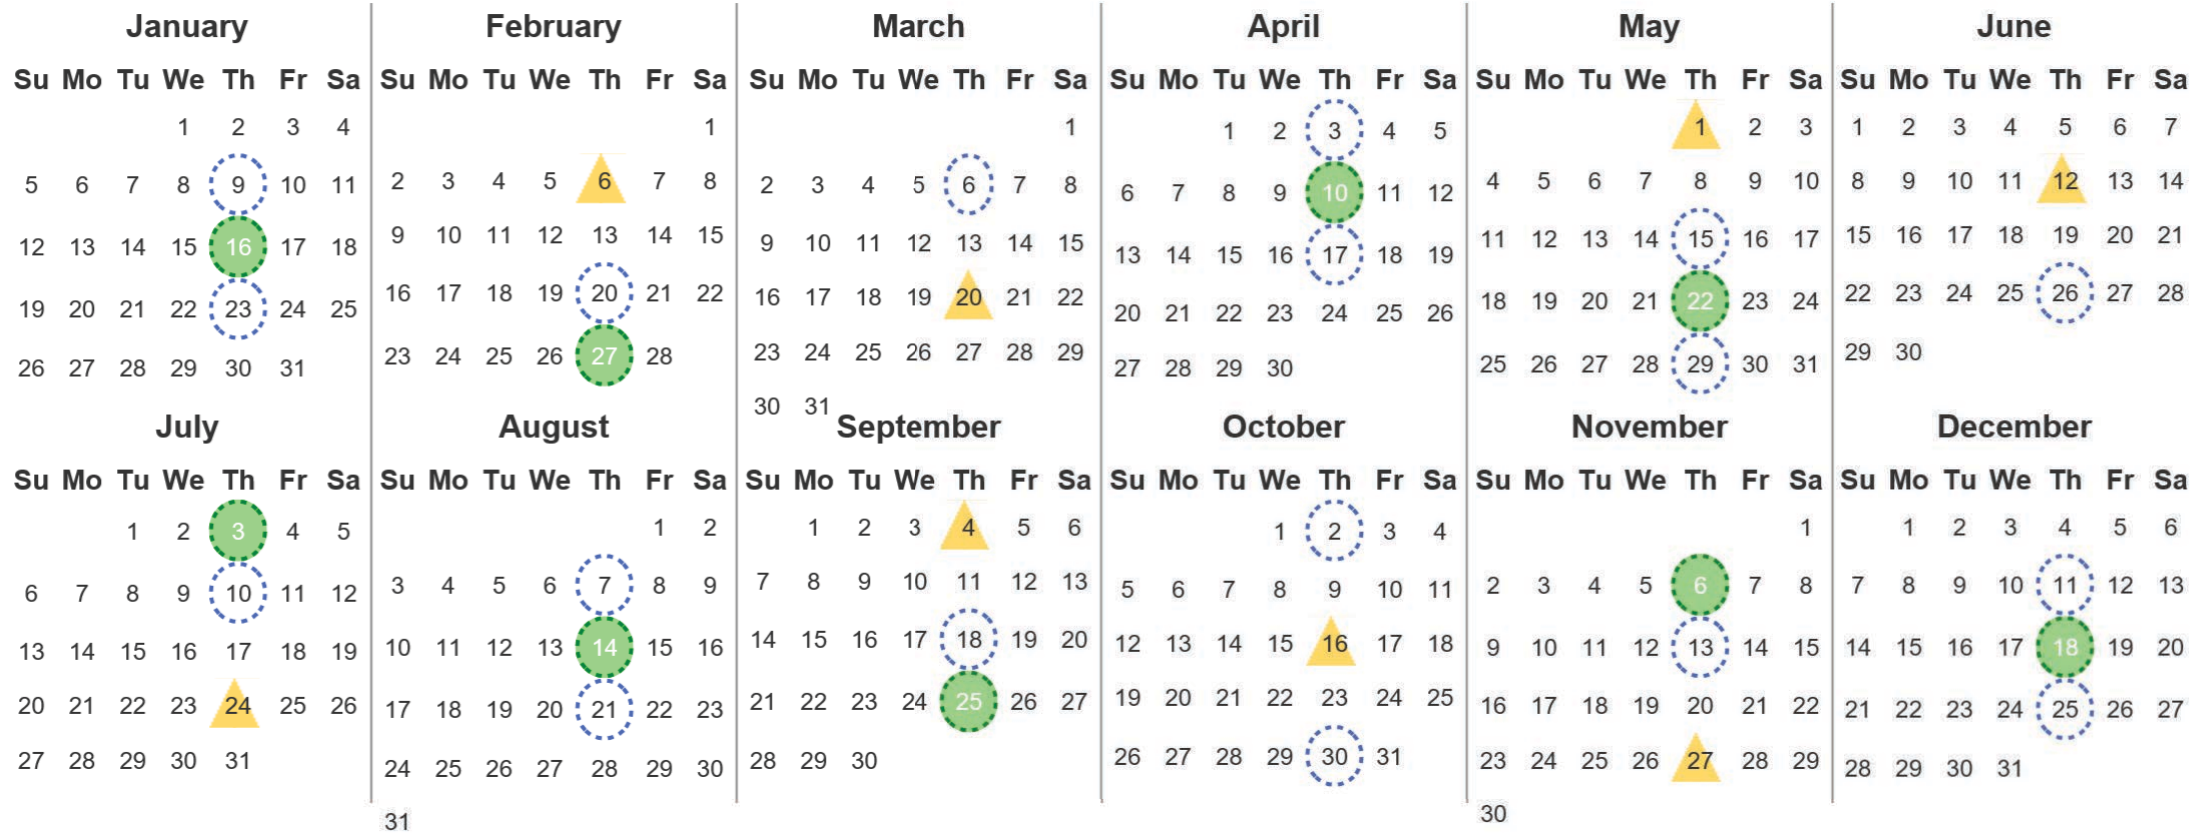

Your waste and recycling collection dates for **2025**.

**Non-recyclable Bin**  
Only for items that cannot be recycled

**Recycling Bin**  
Paper, card & cardboard • Plastic bottles, pots, tubs & trays • Tins, cans & empty aerosols • Cartons

Please place your bins out for collection **by 6.00am** on your collection day.

**Festive Collections**  
Check local press or website for details