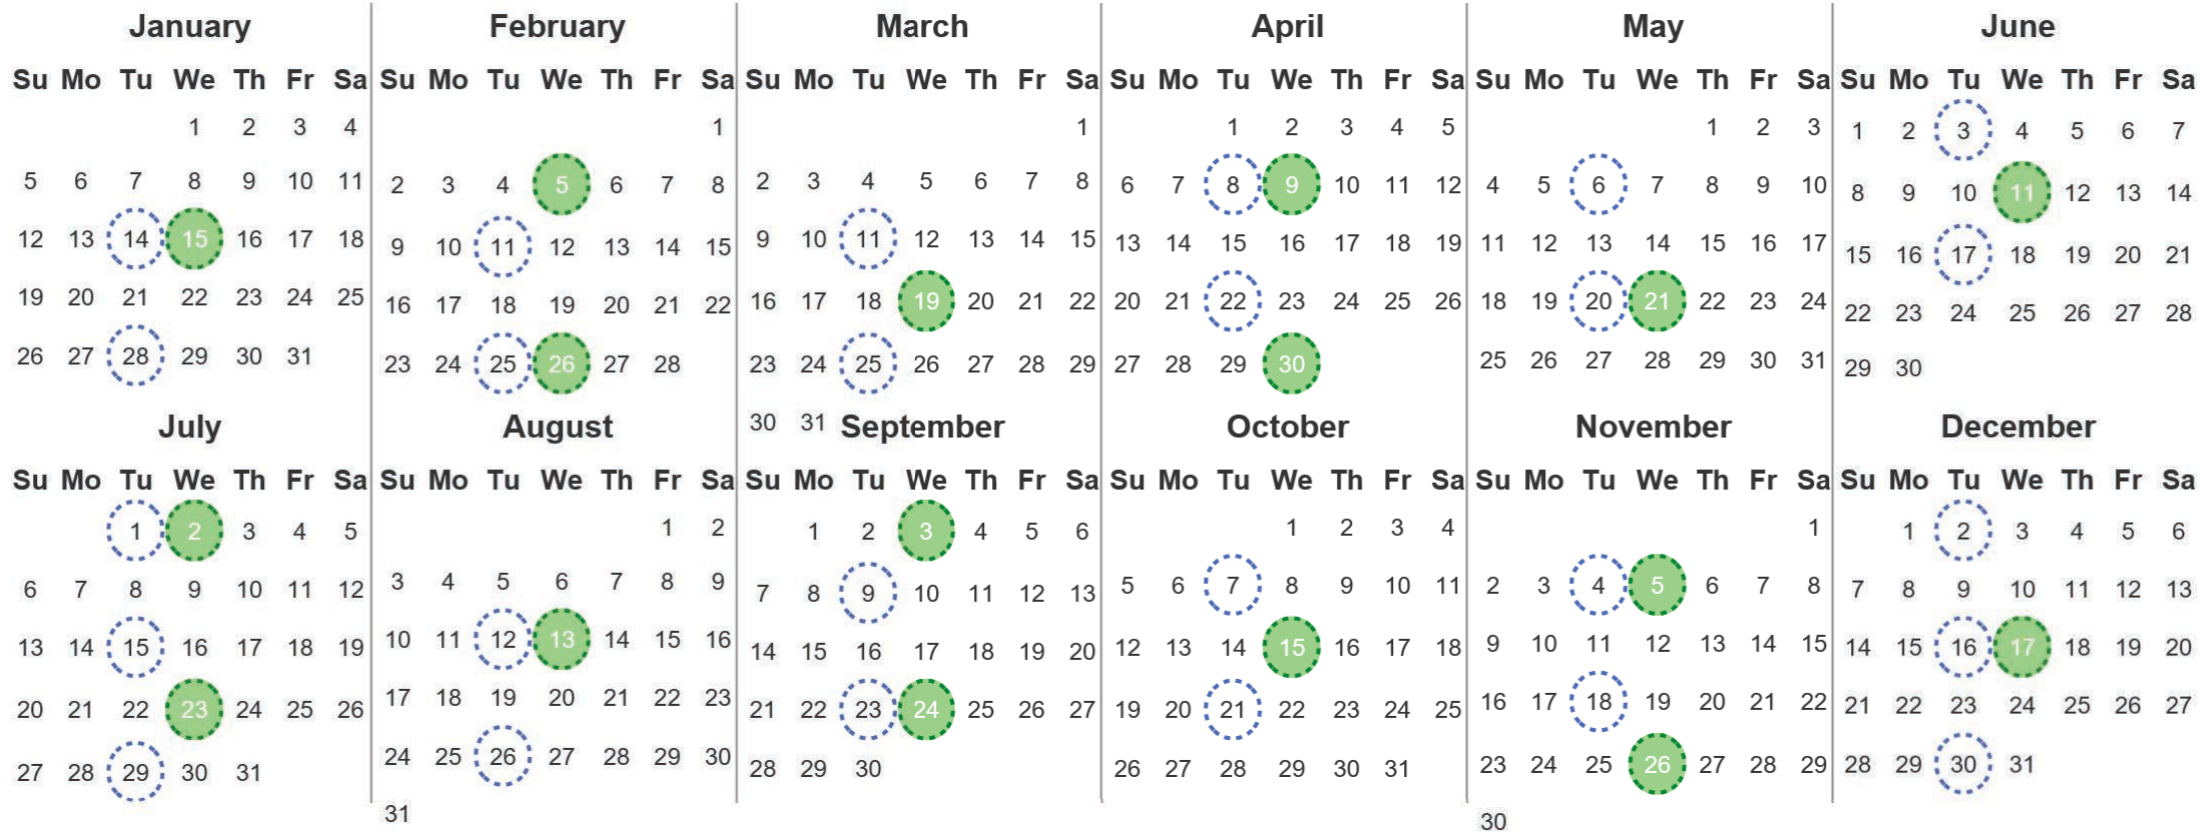

Your waste and recycling collection dates for **2025**.

| | | | |
|---|---|---|---|
|  | Non-recyclable Bin Only for items that cannot be recycled |  | Recycling Bin Paper, card & cardboard • Plastic bottles, pots, tubs & trays • Tins, cans & empty aerosols • Cartons |
|---|---|---|---|

Please place your bins out for collection **by 6.00am on your collection day.**

| | | | | |
|---|---|---|---|--|
|  |  |  |  | Festive Collections Check local press or website for details |
|---|---|---|---|--|