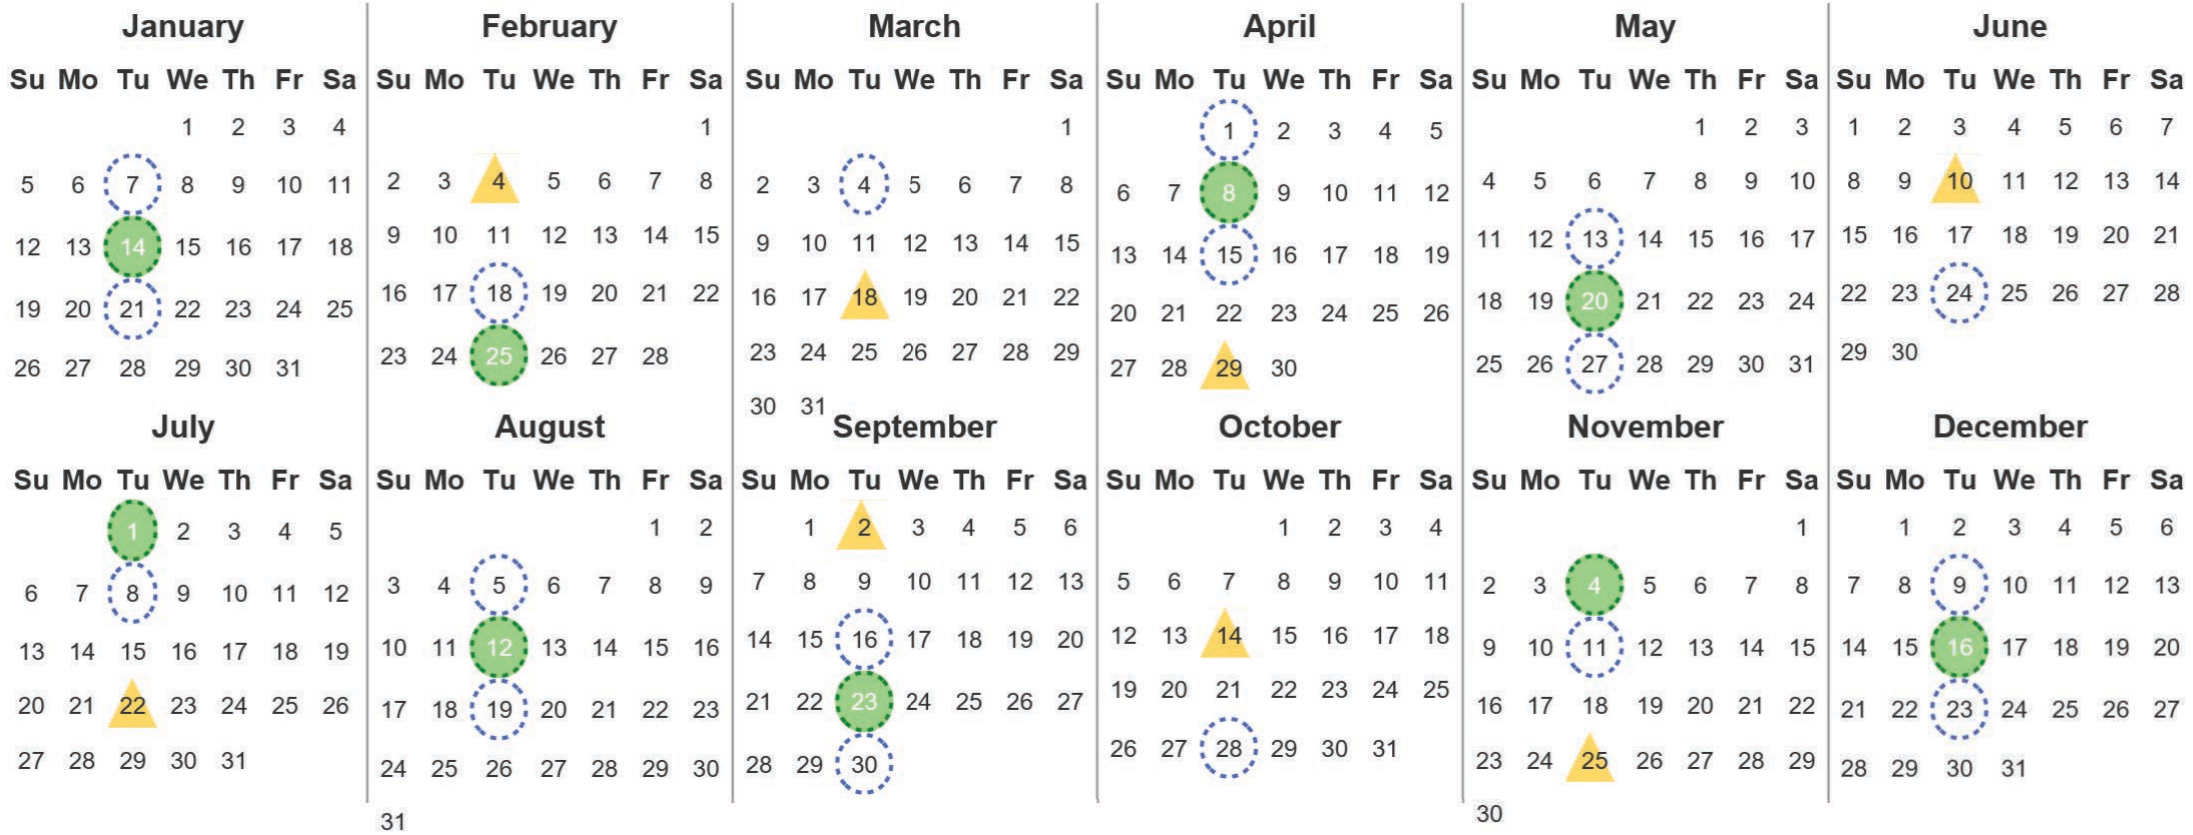

Your waste and recycling collection dates for **2025**.

Non-recyclable Bin
Only for items that cannot be recycled

Recycling Bin
Paper, card & cardboard • Plastic bottles, pots, tubs & trays • Tins, cans & empty aerosols • Cartons

Please place your bins out for collection **by 6.00am** on your collection day.

Festive Collections
Check local press or website for details