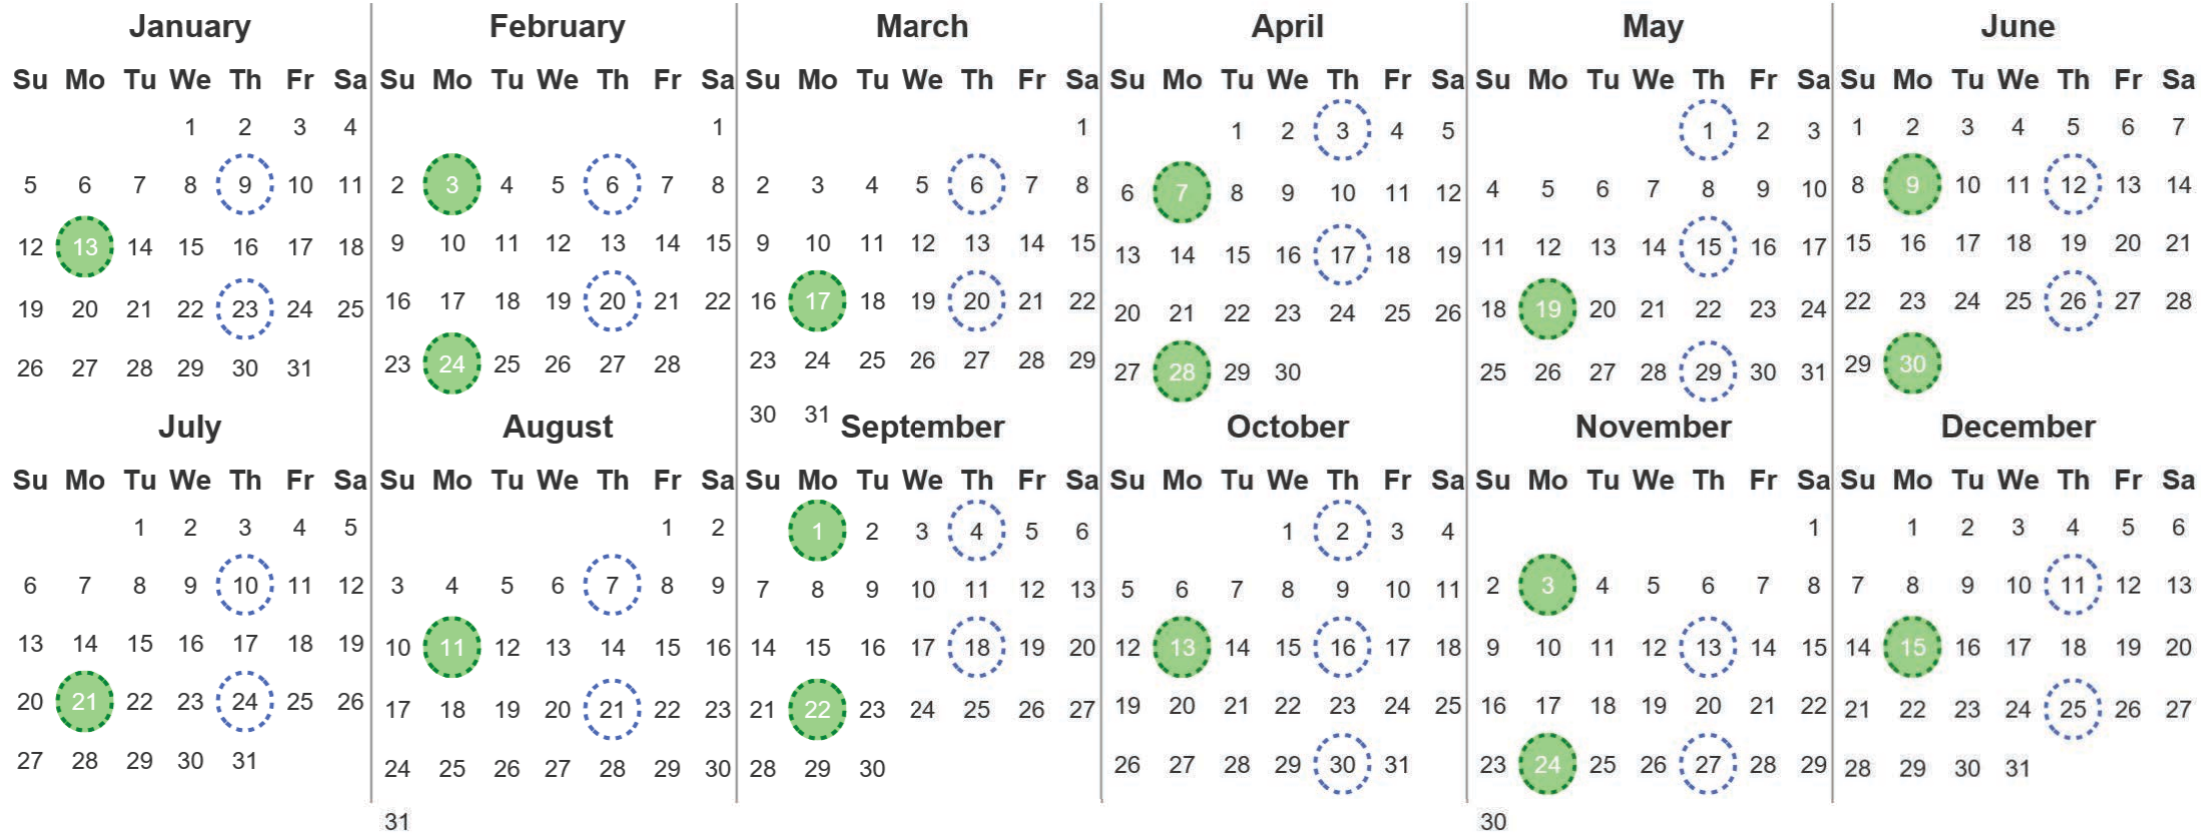

Your waste and recycling collection dates for 2025.

Non-recyclable Bin
Only for items that cannot be recycled

Recycling Bin
Paper, card & cardboard • Plastic bottles, pots, tubs & trays • Tins, cans & empty aerosols • Cartons

Please place your bins out for collection **by 6.00am on your collection day.**

Festive Collections
Check local press or website for details

Calendar Reference: COW13