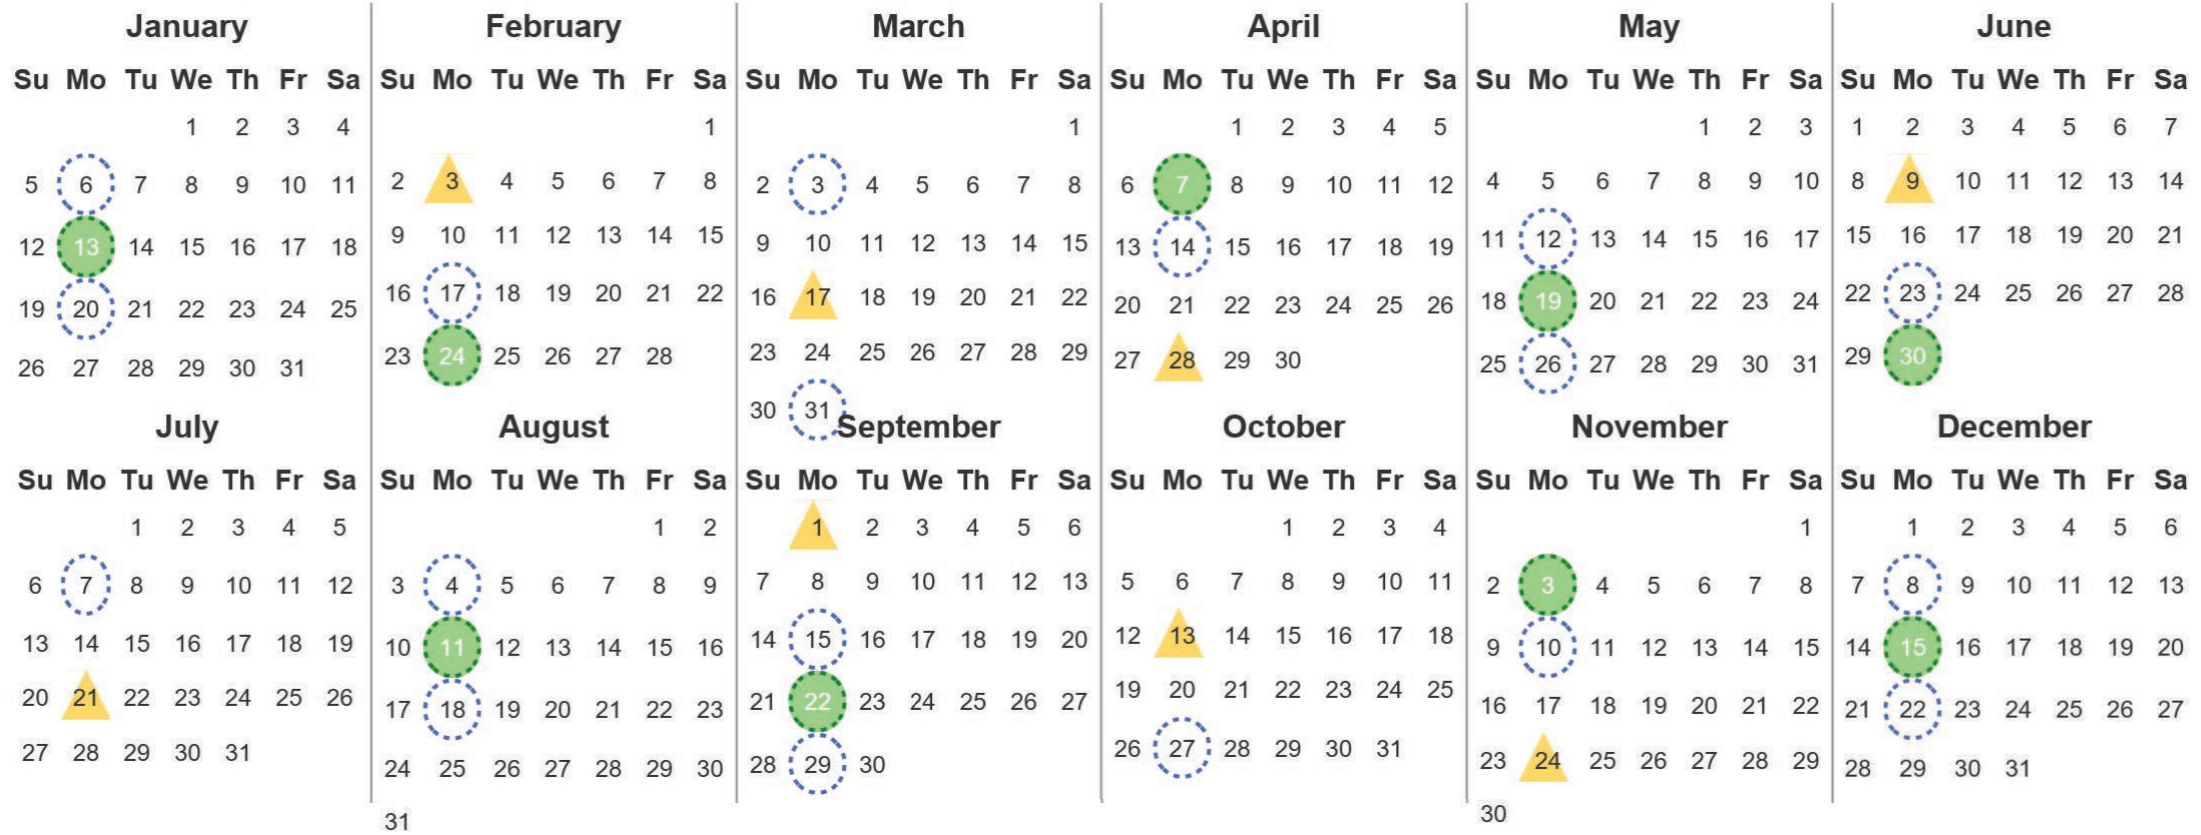

Your waste and recycling collection dates for 2025.

	<b>Non-recyclable Bin</b> Only for items that cannot be recycled		<b>Recycling Bin</b> Paper, card & cardboard • Plastic bottles, pots, tubs & trays • Tins, cans & empty aerosols • Cartons
---	---	---	---

Please place your bins out for collection **by 6.00am** on your collection day.

						
---	---	---	---	---	---	---

 **Festive Collections**  
Check local press or website for details

Calendar Reference: COW12