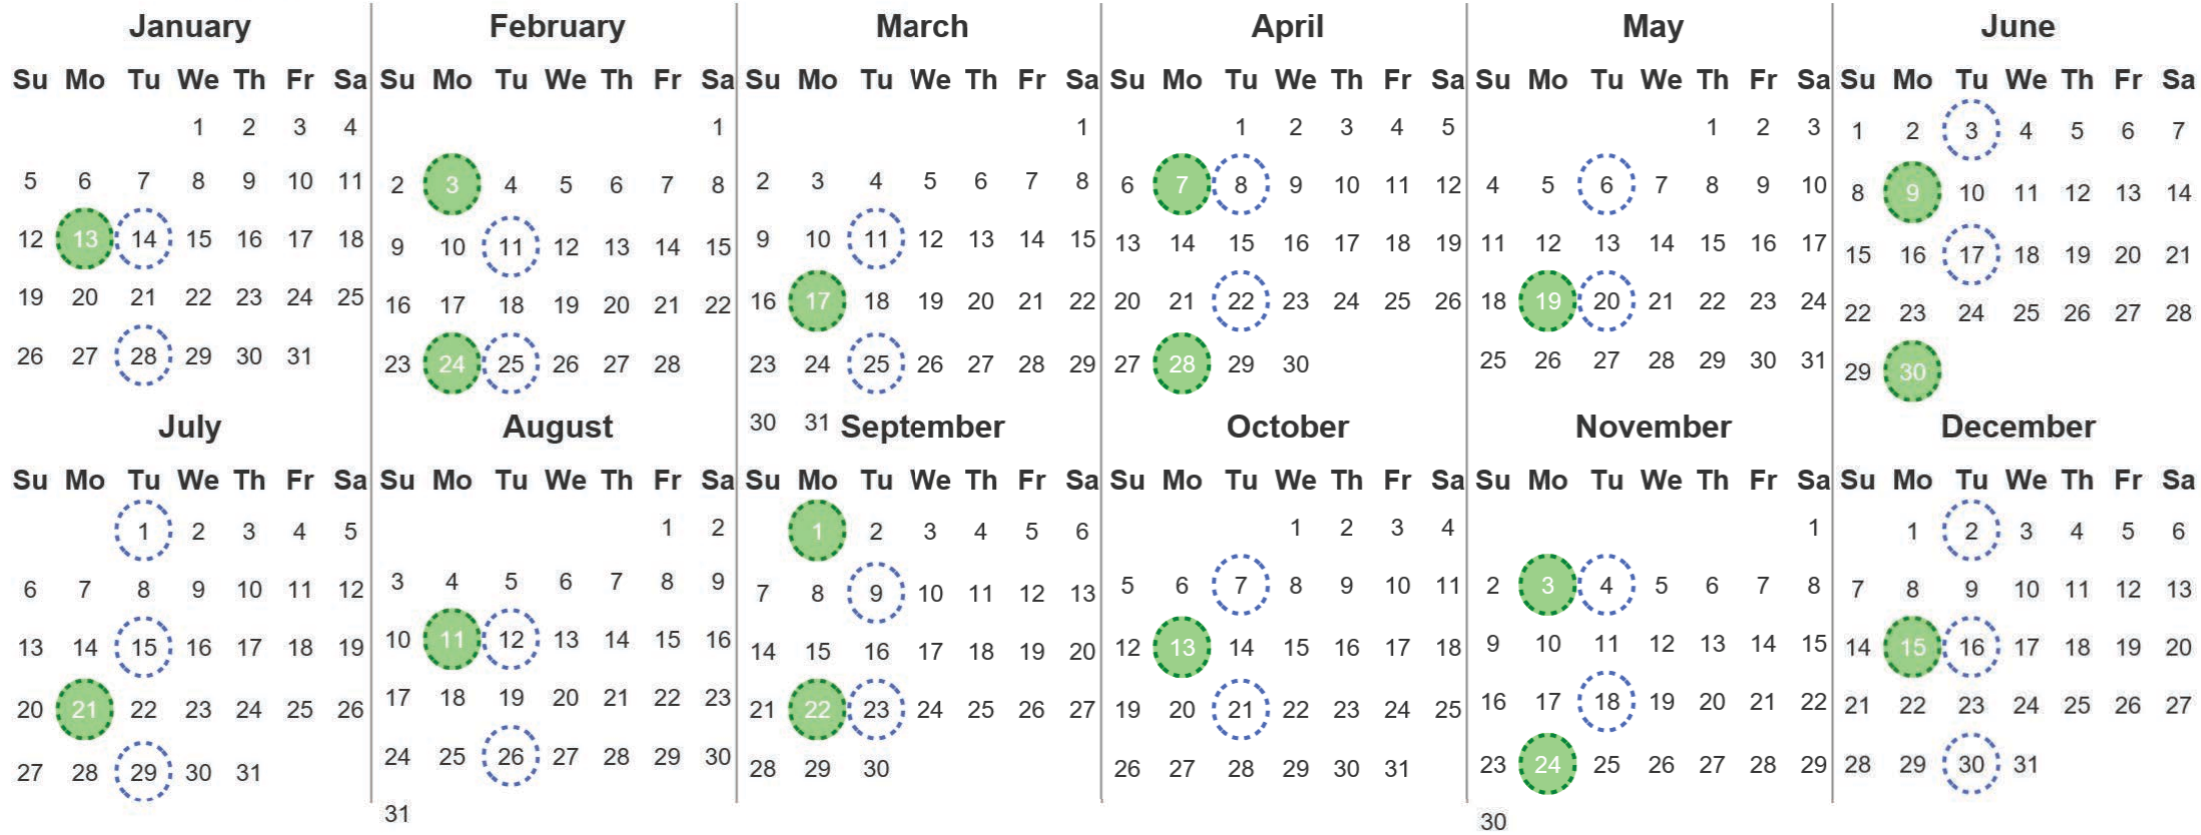

Your waste and recycling collection dates for **2025**.

	Non-recyclable Bin Only for items that cannot be recycled		Recycling Bin Paper, card & cardboard • Plastic bottles, pots, tubs & trays • Tins, cans & empty aerosols • Cartons
---	---	---	---

Please place your bins out for collection **by 6.00am on your collection day.**

					Festive Collections Check local press or website for details
---	---	---	---	---	--