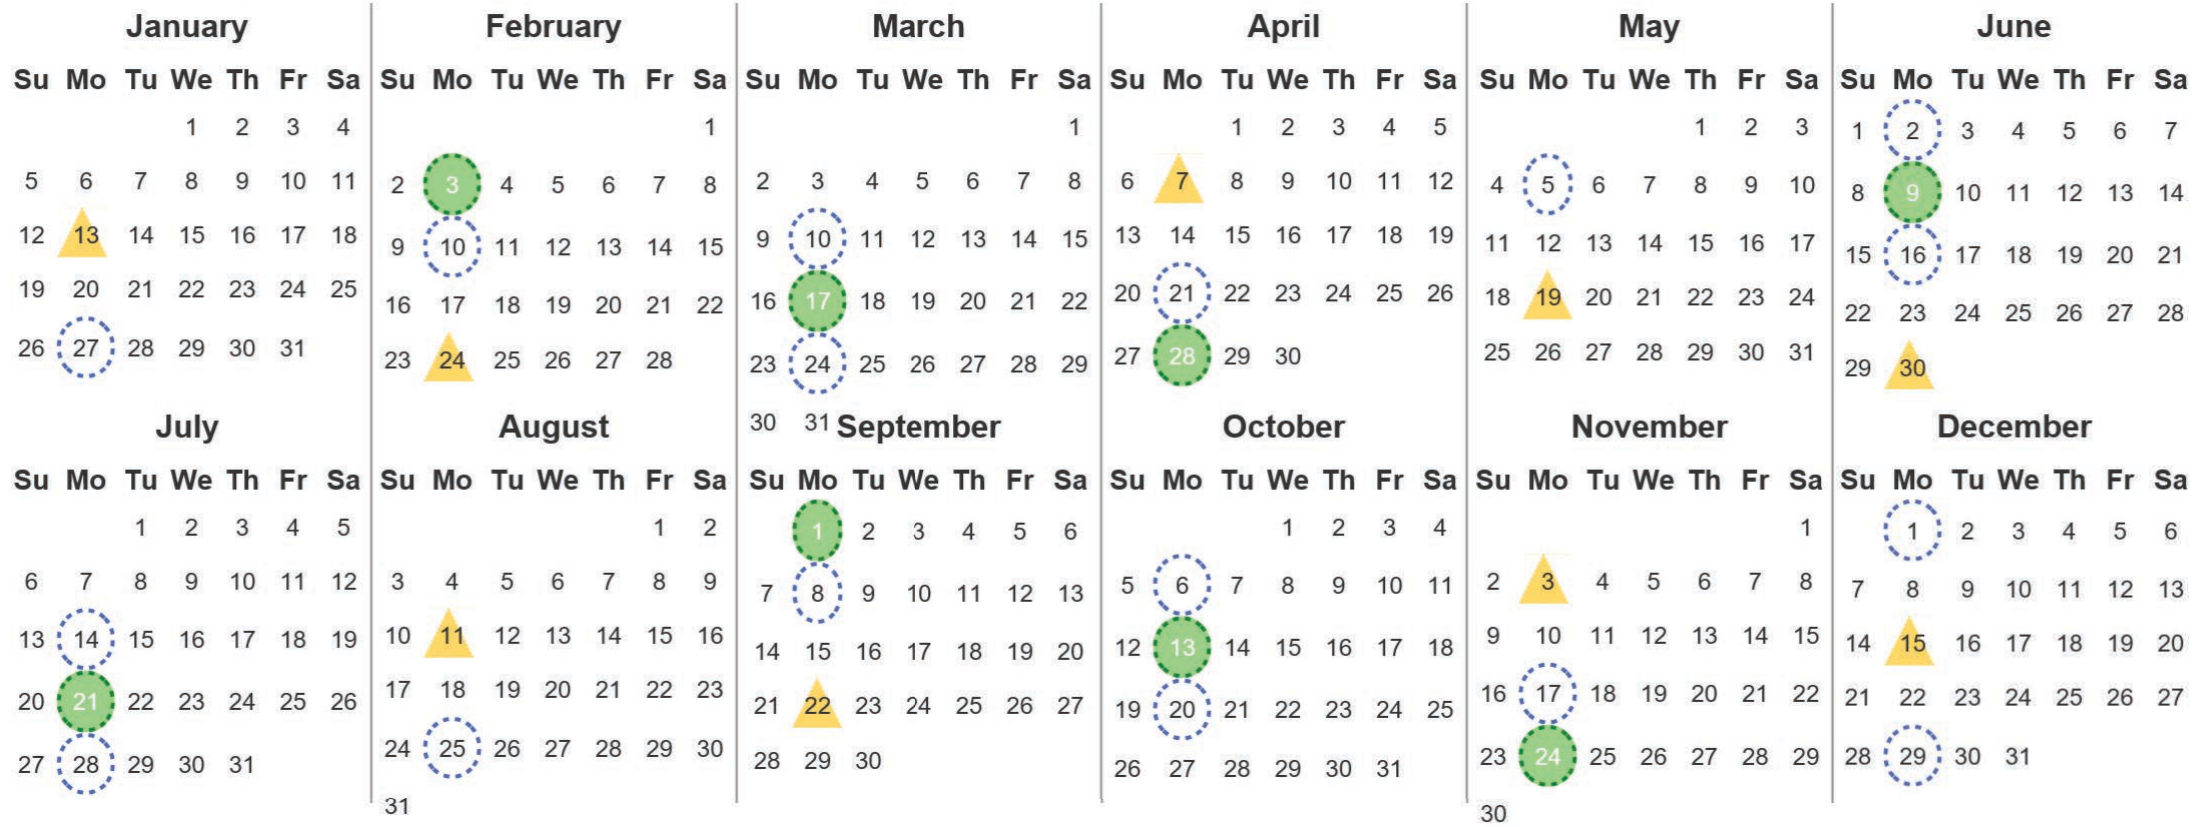

Your waste and recycling collection dates for 2025.

**Non-recyclable Bin**  
Only for items that cannot be recycled

**Recycling Bin**  
Paper, card & cardboard • Plastic bottles, pots, tubs & trays • Tins, cans & empty aerosols • Cartons

Please place your bins out for collection **by 6.00am** on your collection day.

**Festive Collections**  
Check local press or website for details