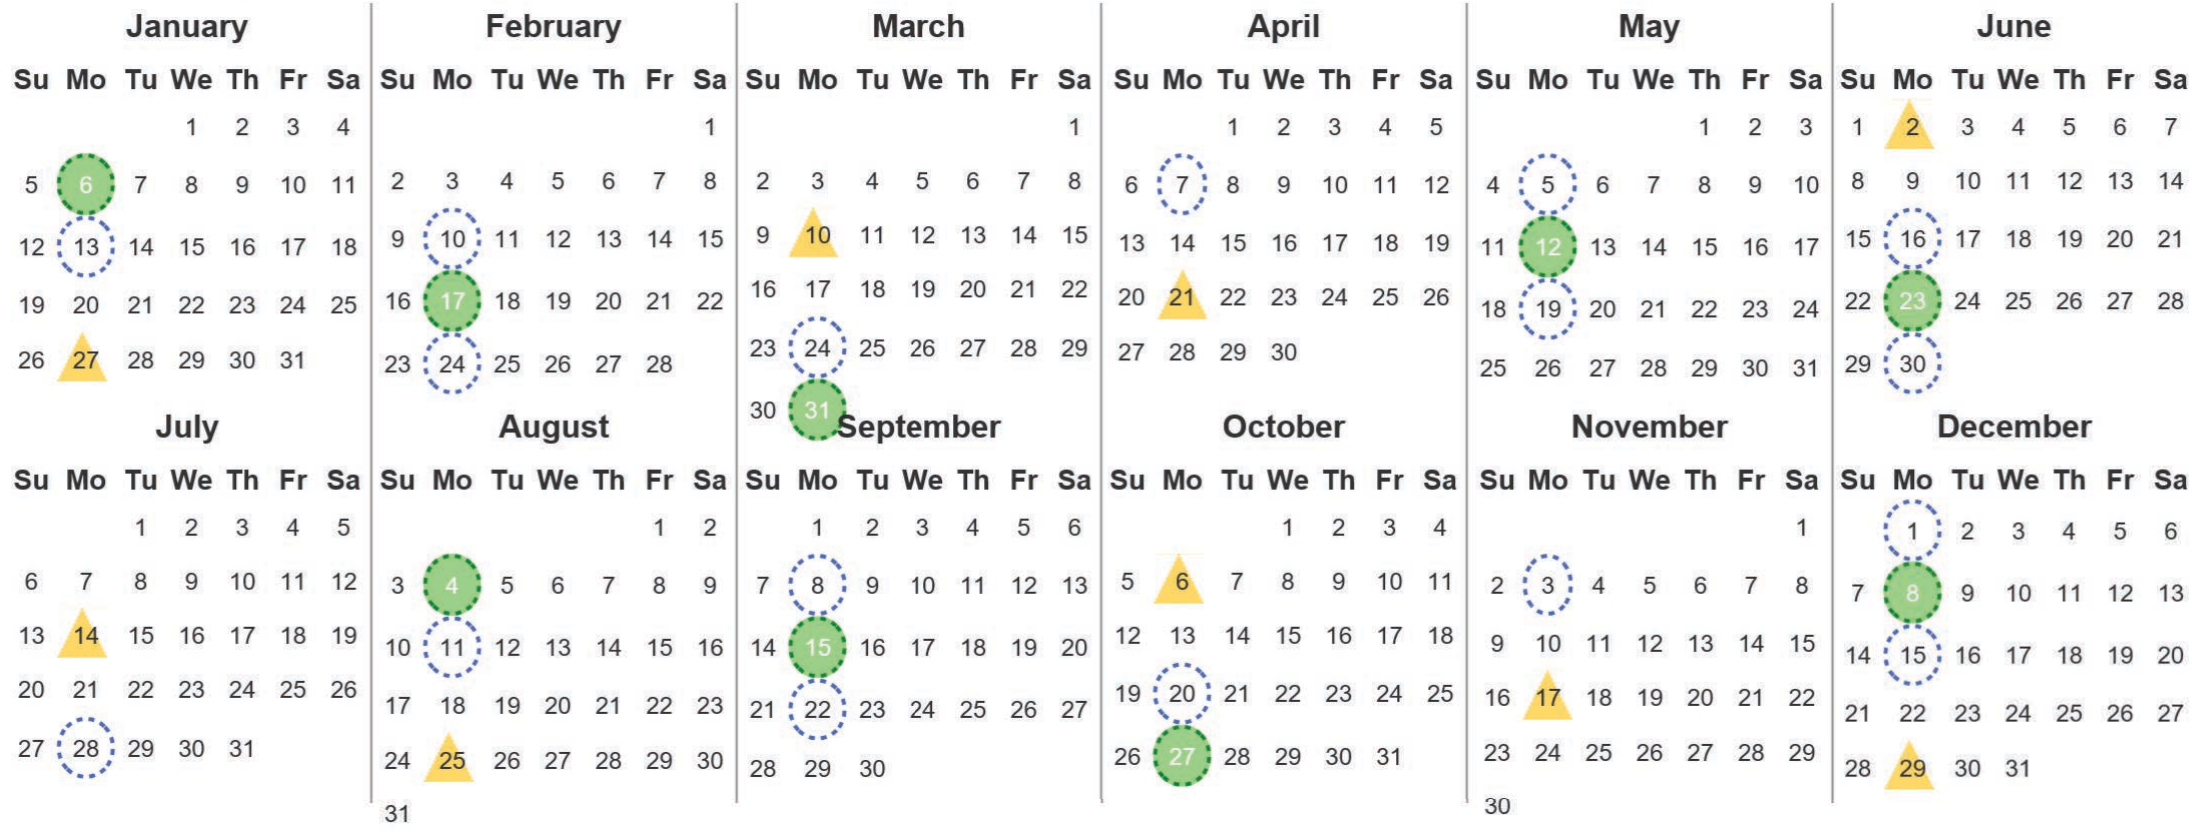

Your waste and recycling collection dates for **2025**.

Non-recyclable Bin
Only for items that cannot be recycled

Recycling Bin
Paper, card & cardboard • Plastic bottles, pots, tubs & trays • Tins, cans & empty aerosols • Cartons

Please place your bins out for collection **by 6.00am** on your collection day.

Festive Collections
Check local press or website for details