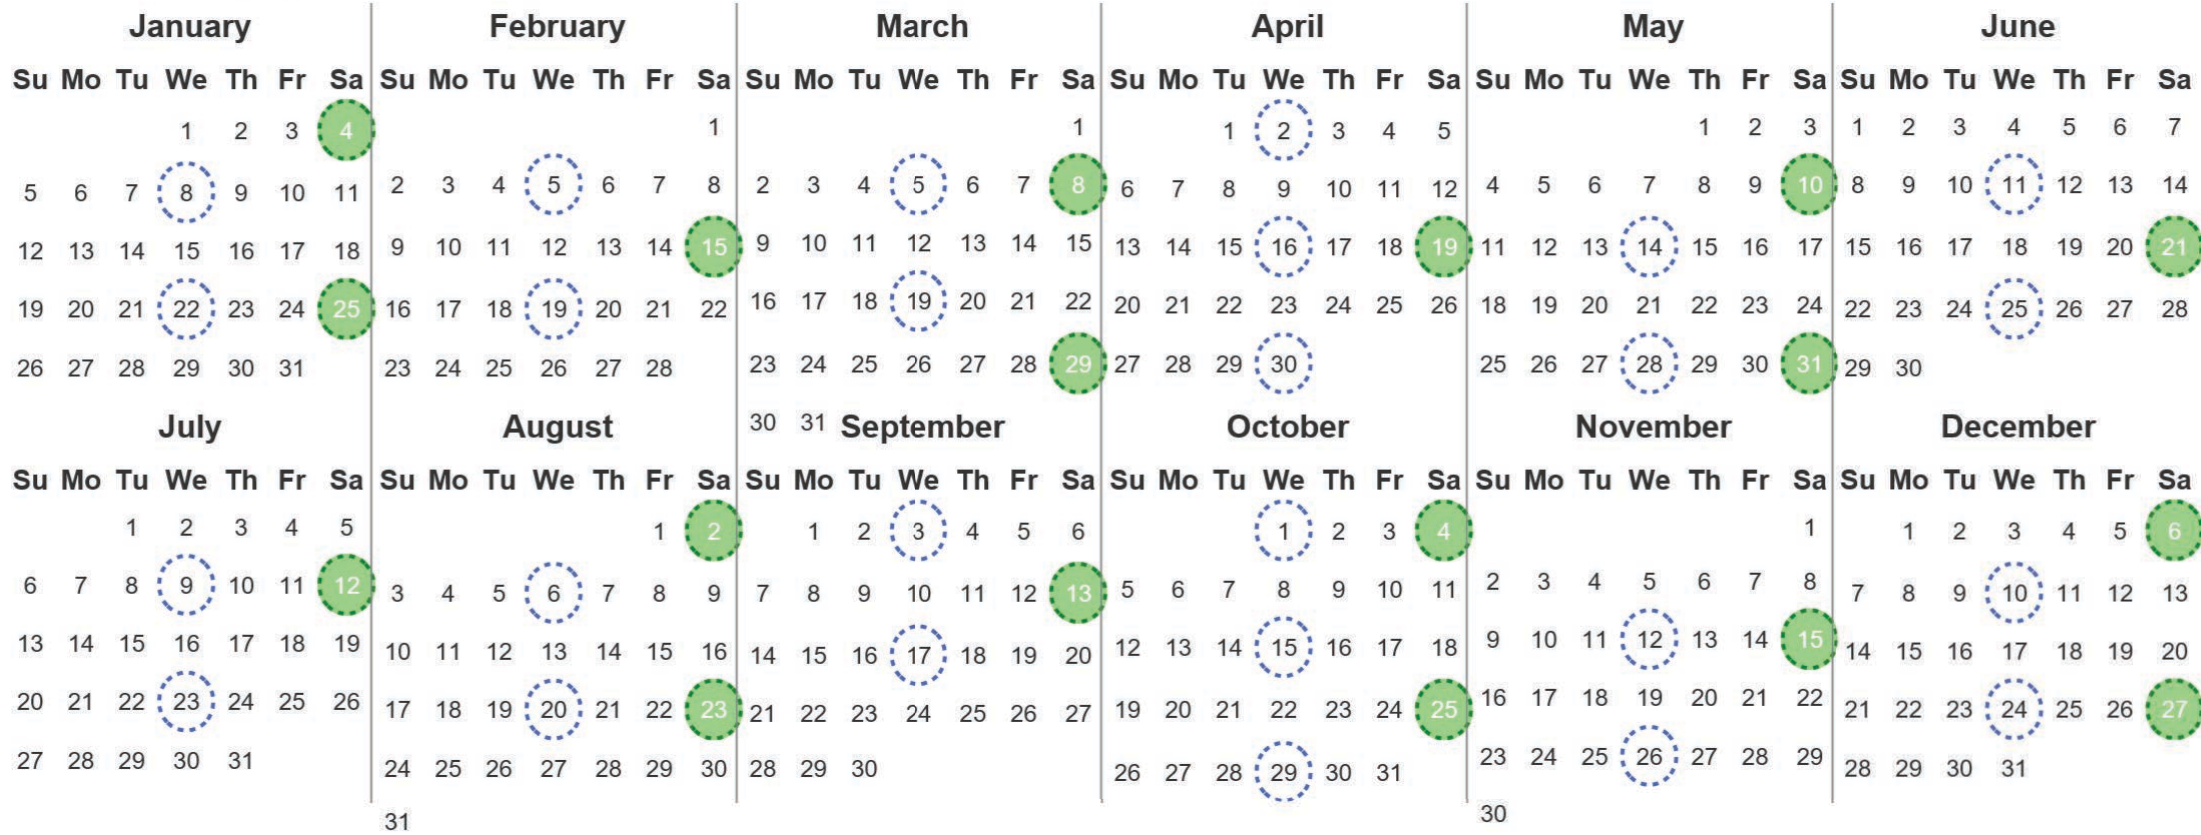

Your waste and recycling collection dates for **2025**.

	Non-recyclable Bin Only for items that cannot be recycled		Recycling Bin Paper, card & cardboard • Plastic bottles, pots, tubs & trays • Tins, cans & empty aerosols • Cartons
---	---	---	---

Please place your bins out for collection **by 7.00am** on your collection day.

					Festive Collections Check local press or website for details
---	---	---	---	---	--

Calendar Reference: COLL