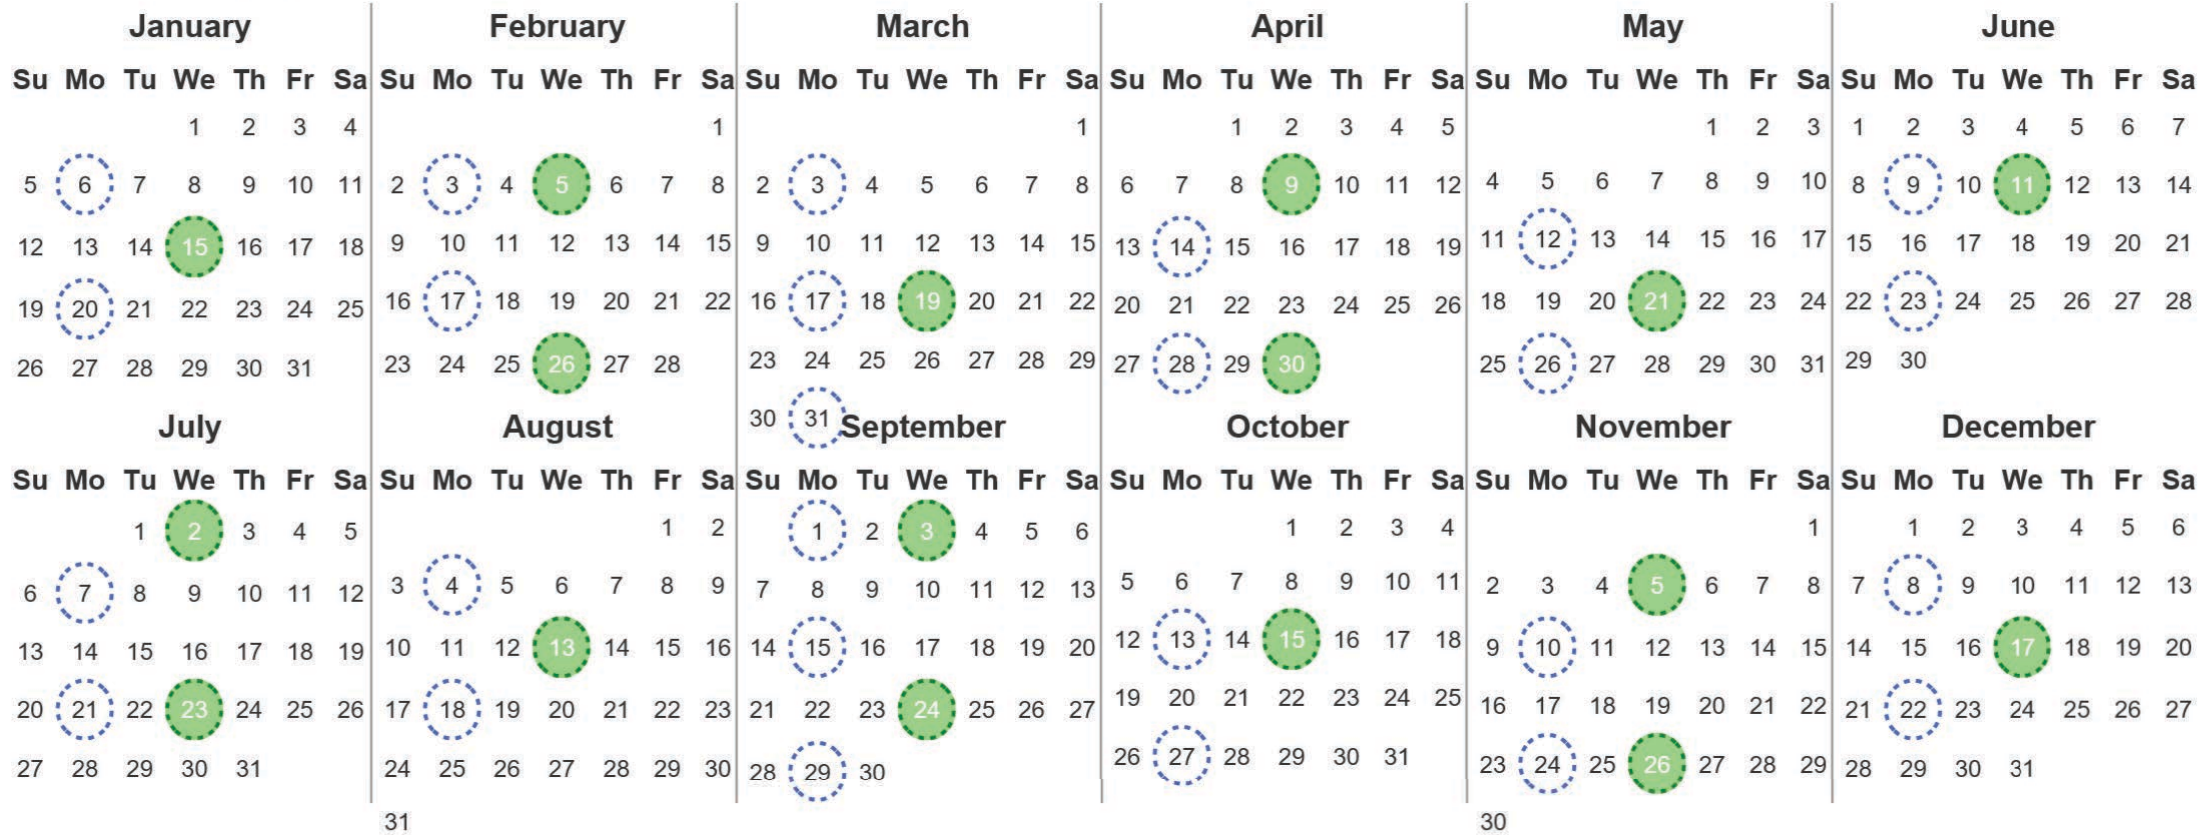

Your waste and recycling collection dates for **2025**.

Non-recyclable Bin
Only for items that cannot be recycled

Recycling Bin
Paper, card & cardboard

Please place your bins out for collection **by 7.00am** on your collection day.