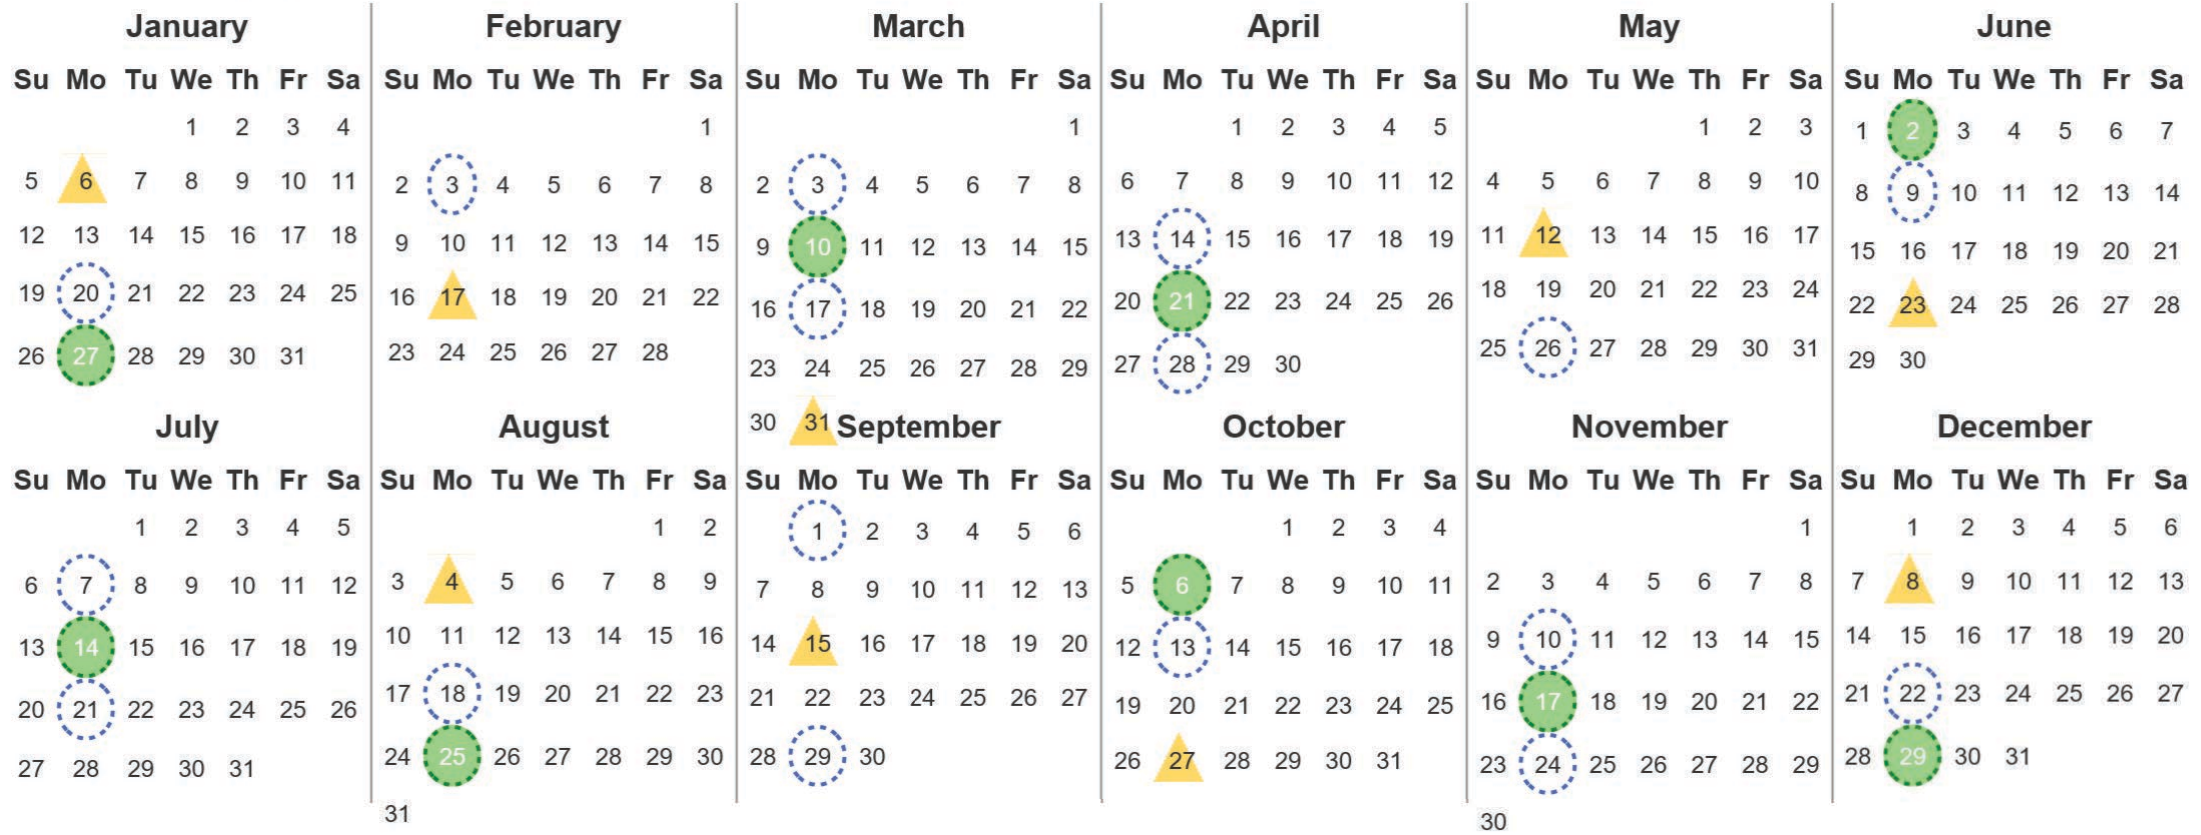

Your waste and recycling collection dates for **2025**.

	Non-recyclable Bin Only for items that cannot be recycled		Recycling Bin Paper, card & cardboard
---	---	---	---

Please place your bins out for collection **by 7.00am** on your collection day.