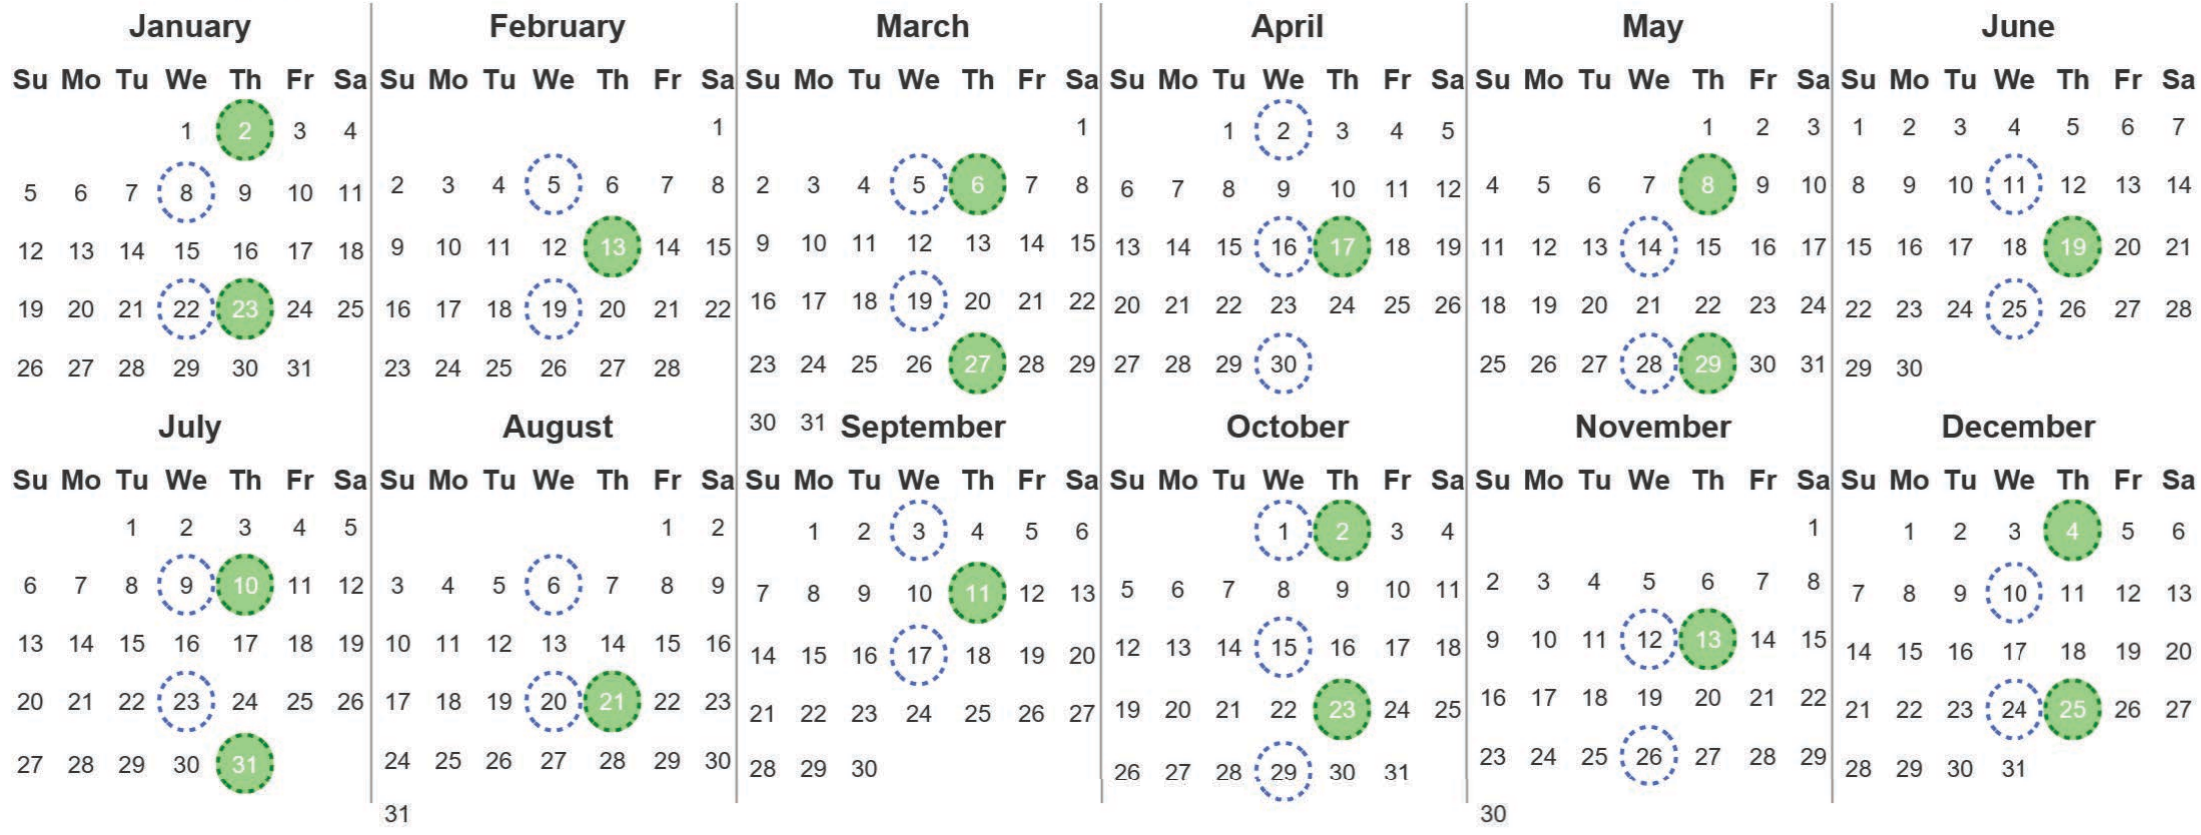

Your waste and recycling collection dates for **2025**.

Non-recyclable Bin
Only for items that cannot be recycled

Recycling Bin
Paper, card & cardboard

Please place your bins out for collection **by 7.00am** on your collection day.