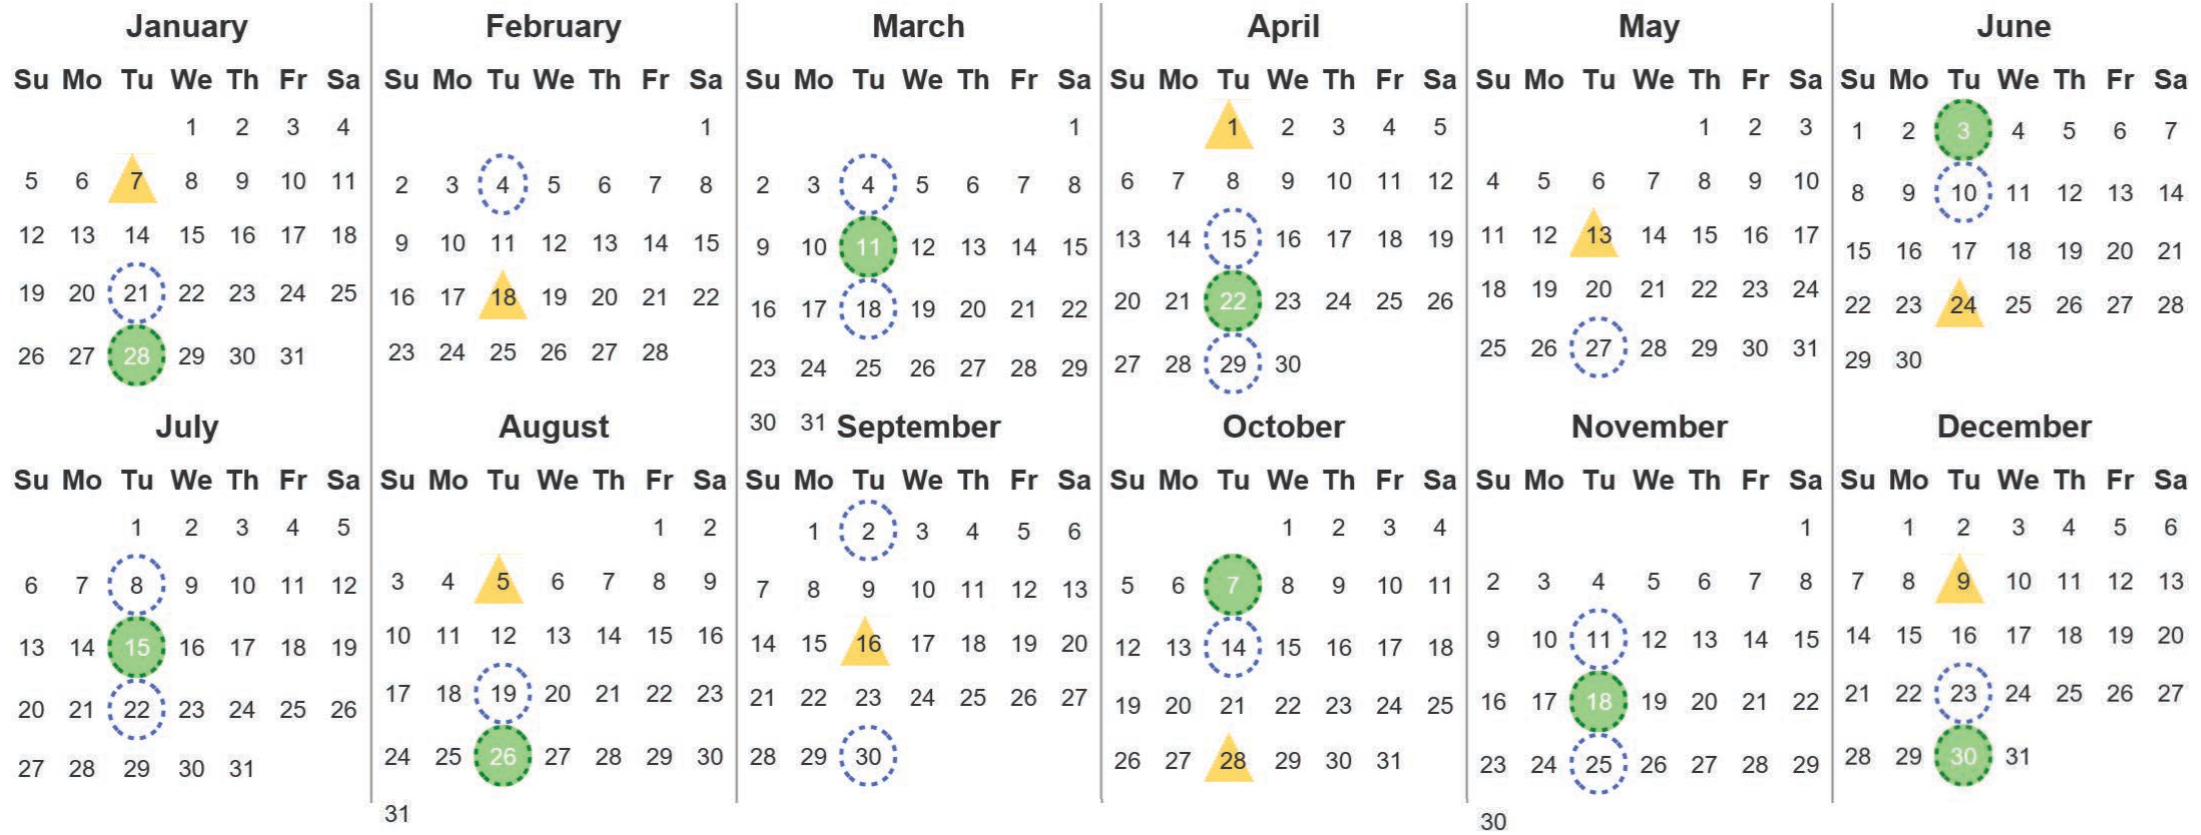

Your waste and recycling collection dates for **2025**.

Non-recyclable Bin
Only for items that cannot be recycled

Recycling Bin
Paper, card & cardboard

Please place your bins out for collection **by 7.00am** on your collection day.