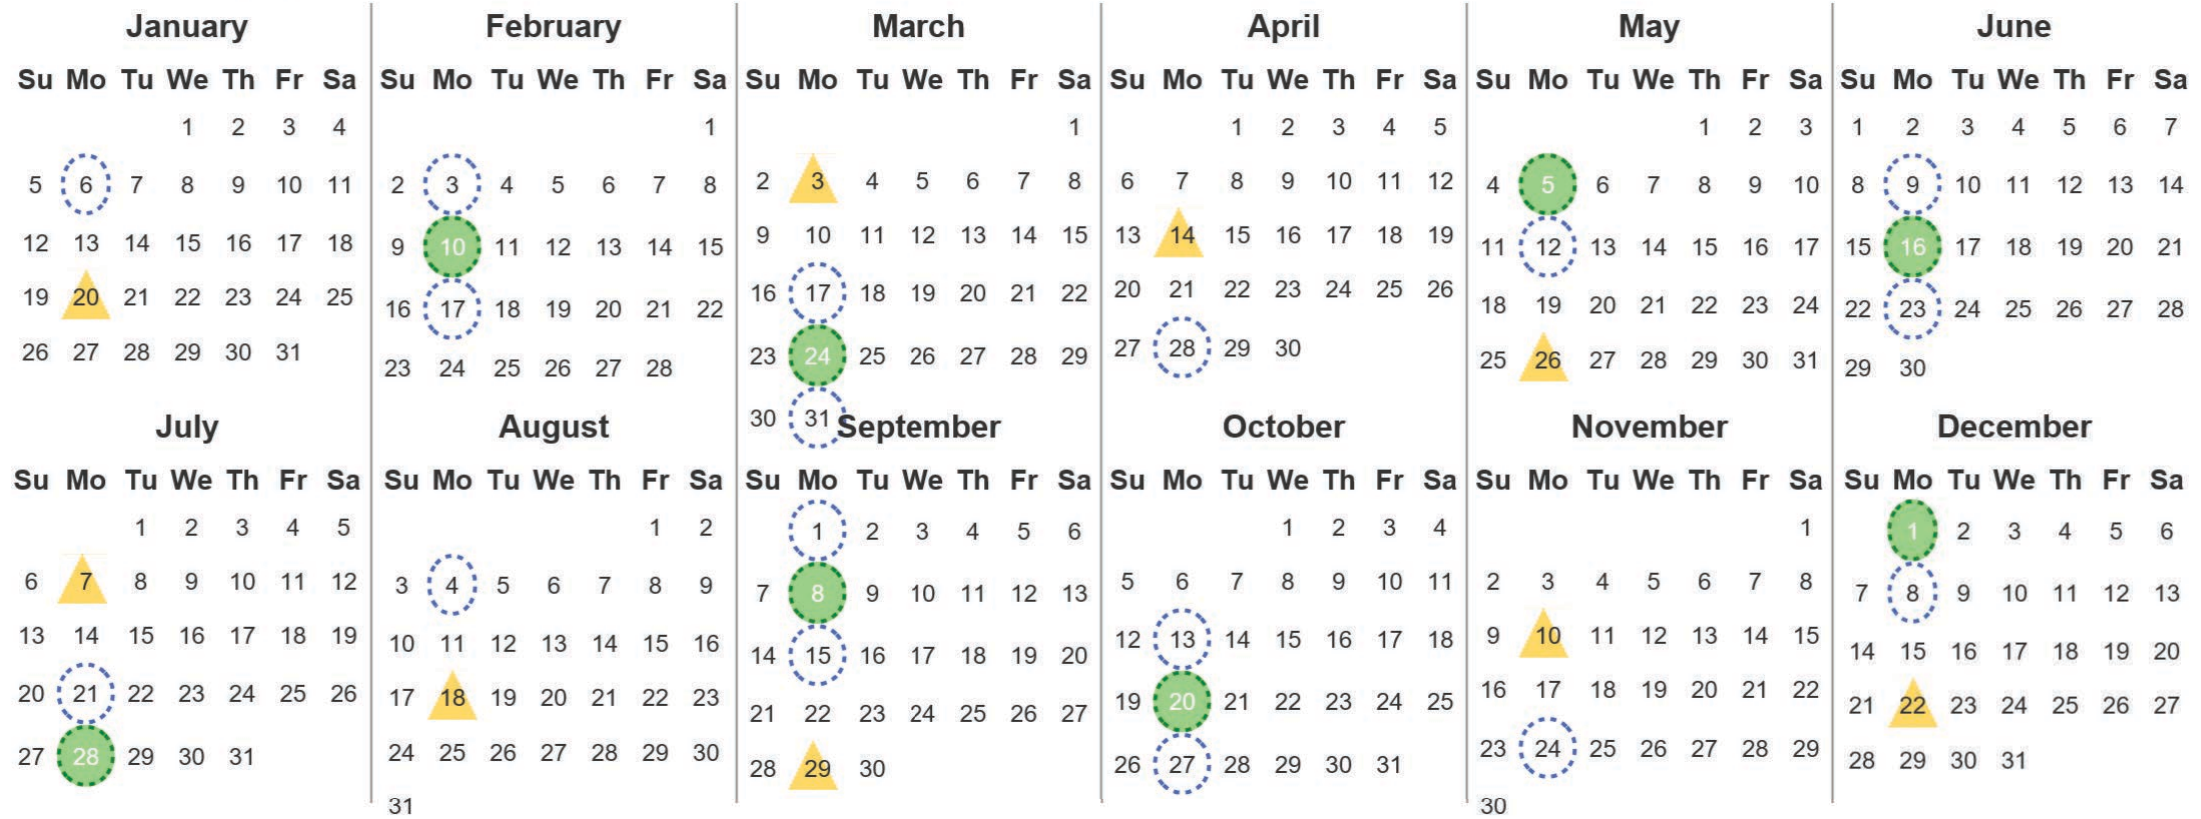

Your waste and recycling collection dates for **2025**.

Non-recyclable Bin
Only for items that cannot be recycled

Recycling Bin
Paper, card & cardboard

Please place your bins out for collection **by 7.00am** on your collection day.