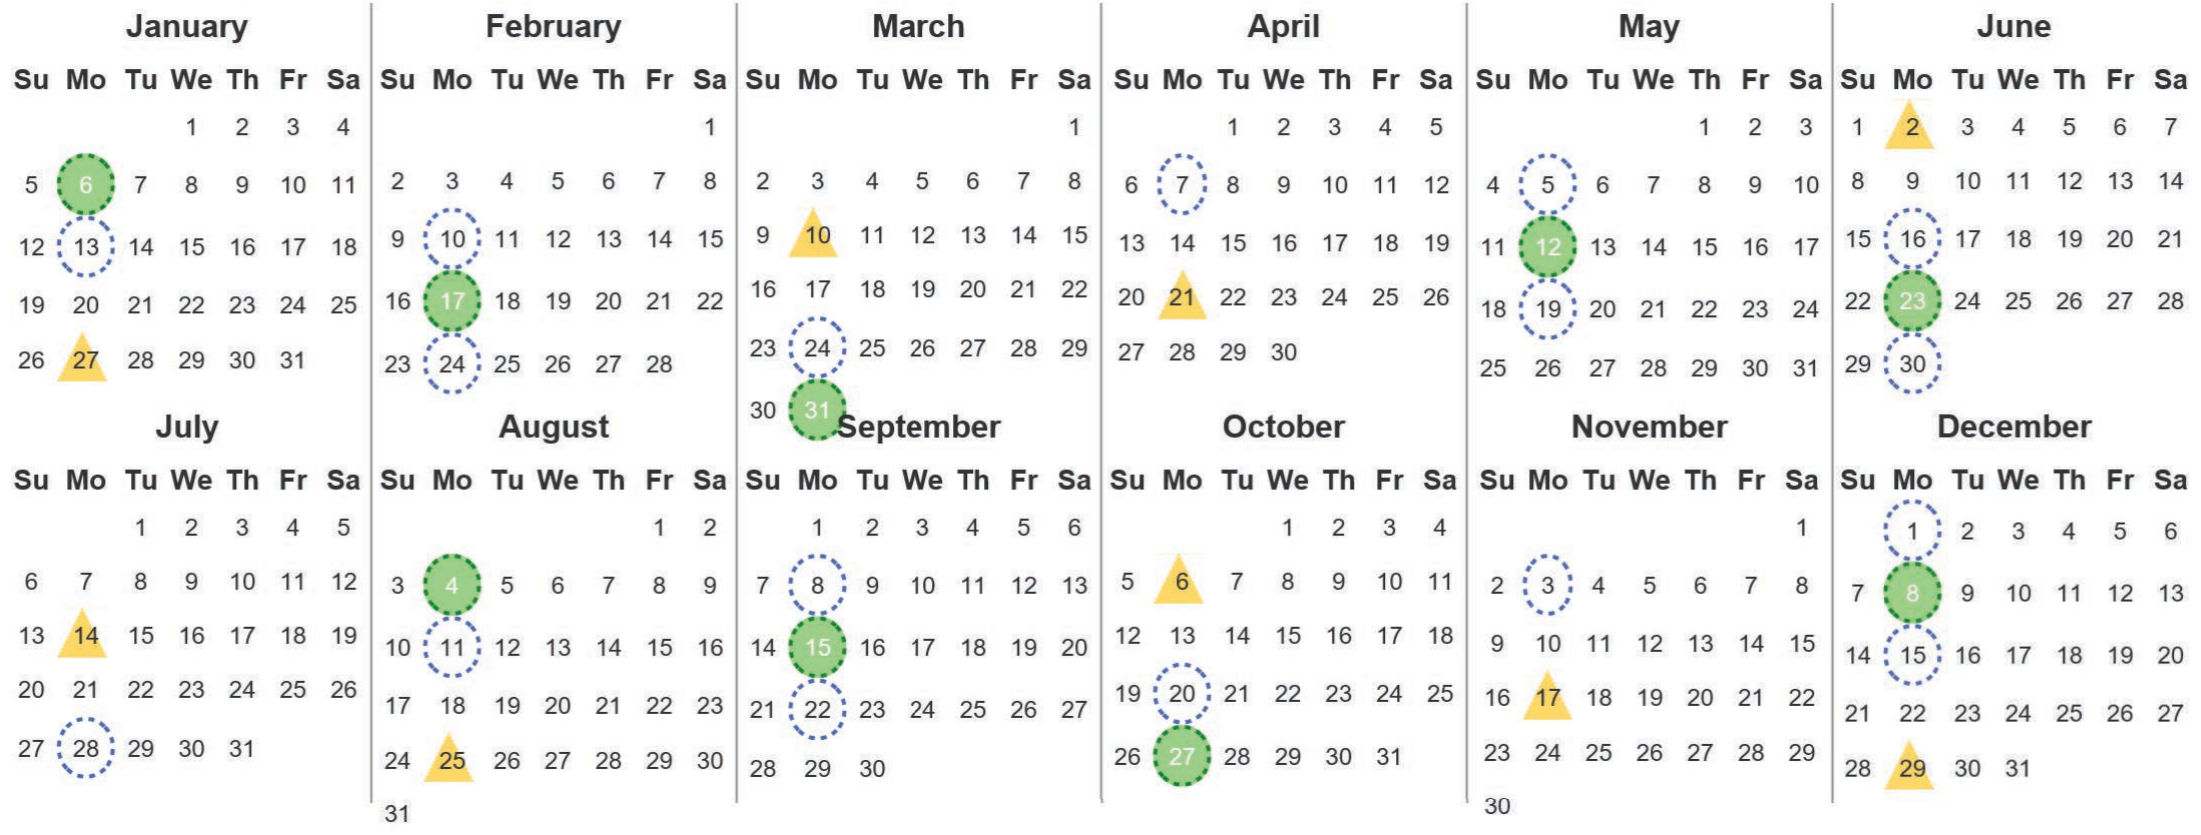

Your waste and recycling collection dates for **2025**.

Non-recyclable Bin
Only for items that cannot be recycled

Recycling Bin
Paper, card & cardboard

Please place your bins out for collection **by 7.00am** on your collection day.