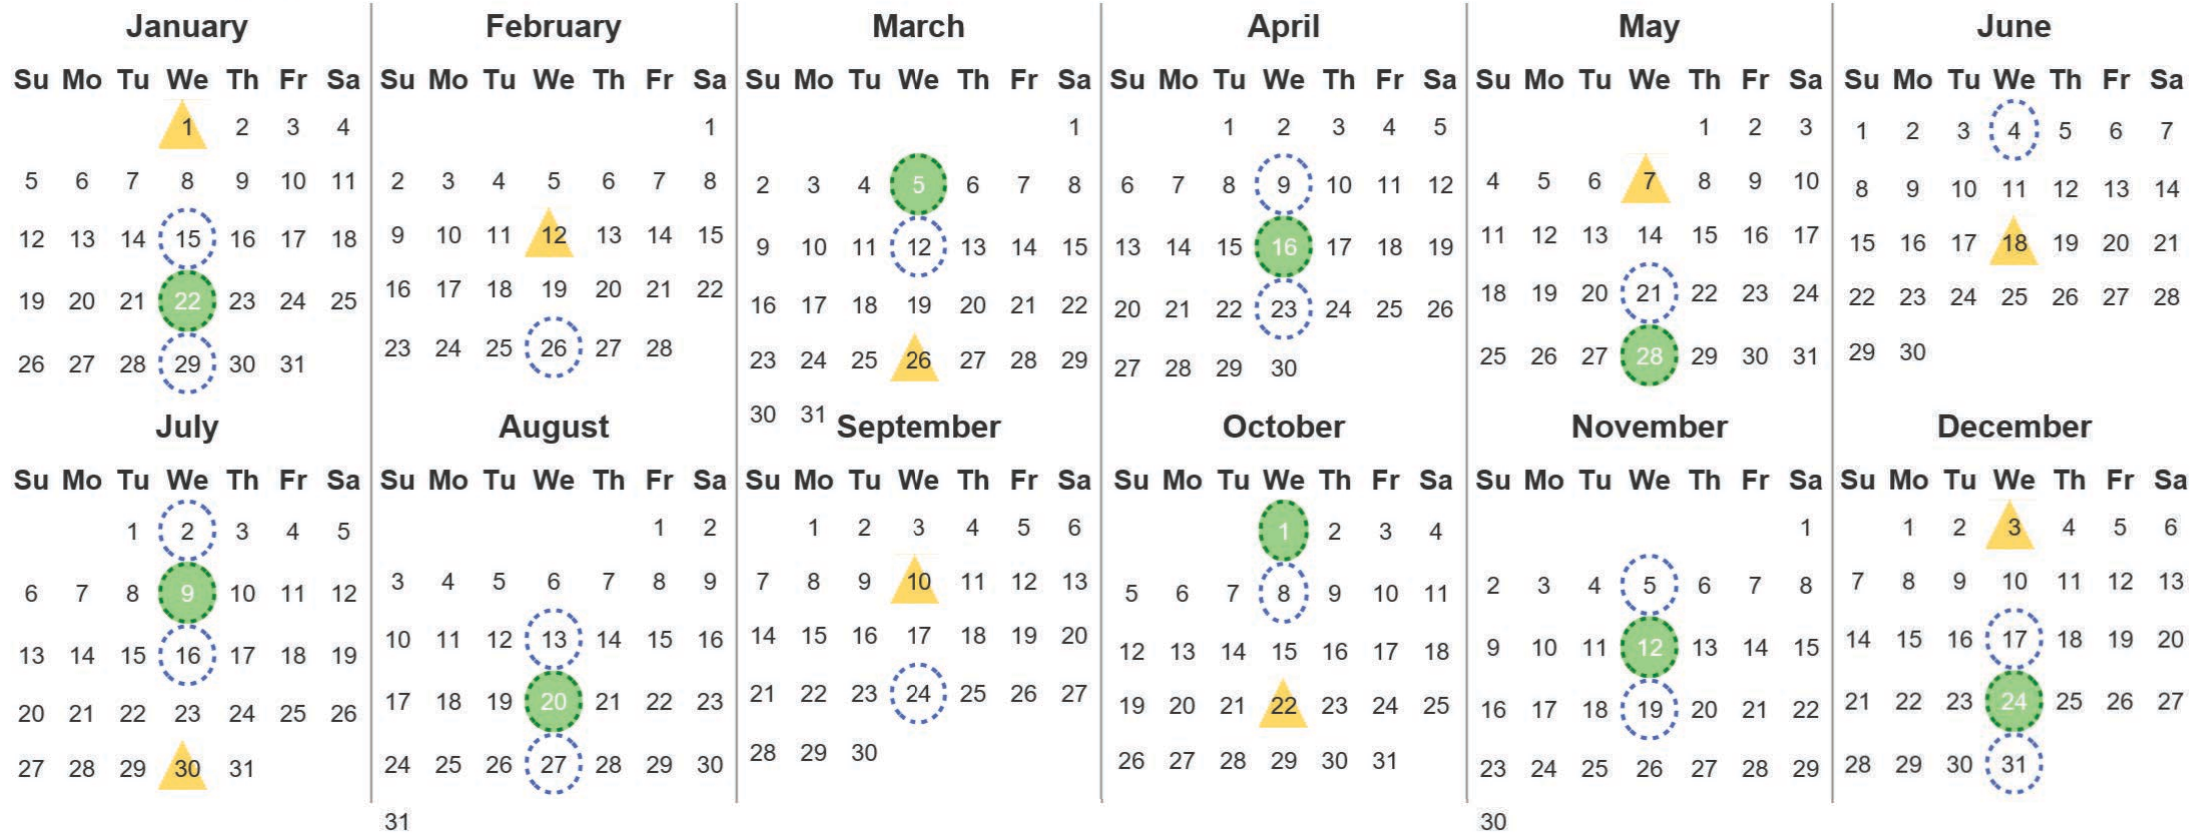

Your waste and recycling collection dates for **2025**.

Non-recyclable Bin
Only for items that cannot be recycled

Recycling Bin
Paper, card & cardboard

Please place your bins out for collection **by 7.00am** on your collection day.