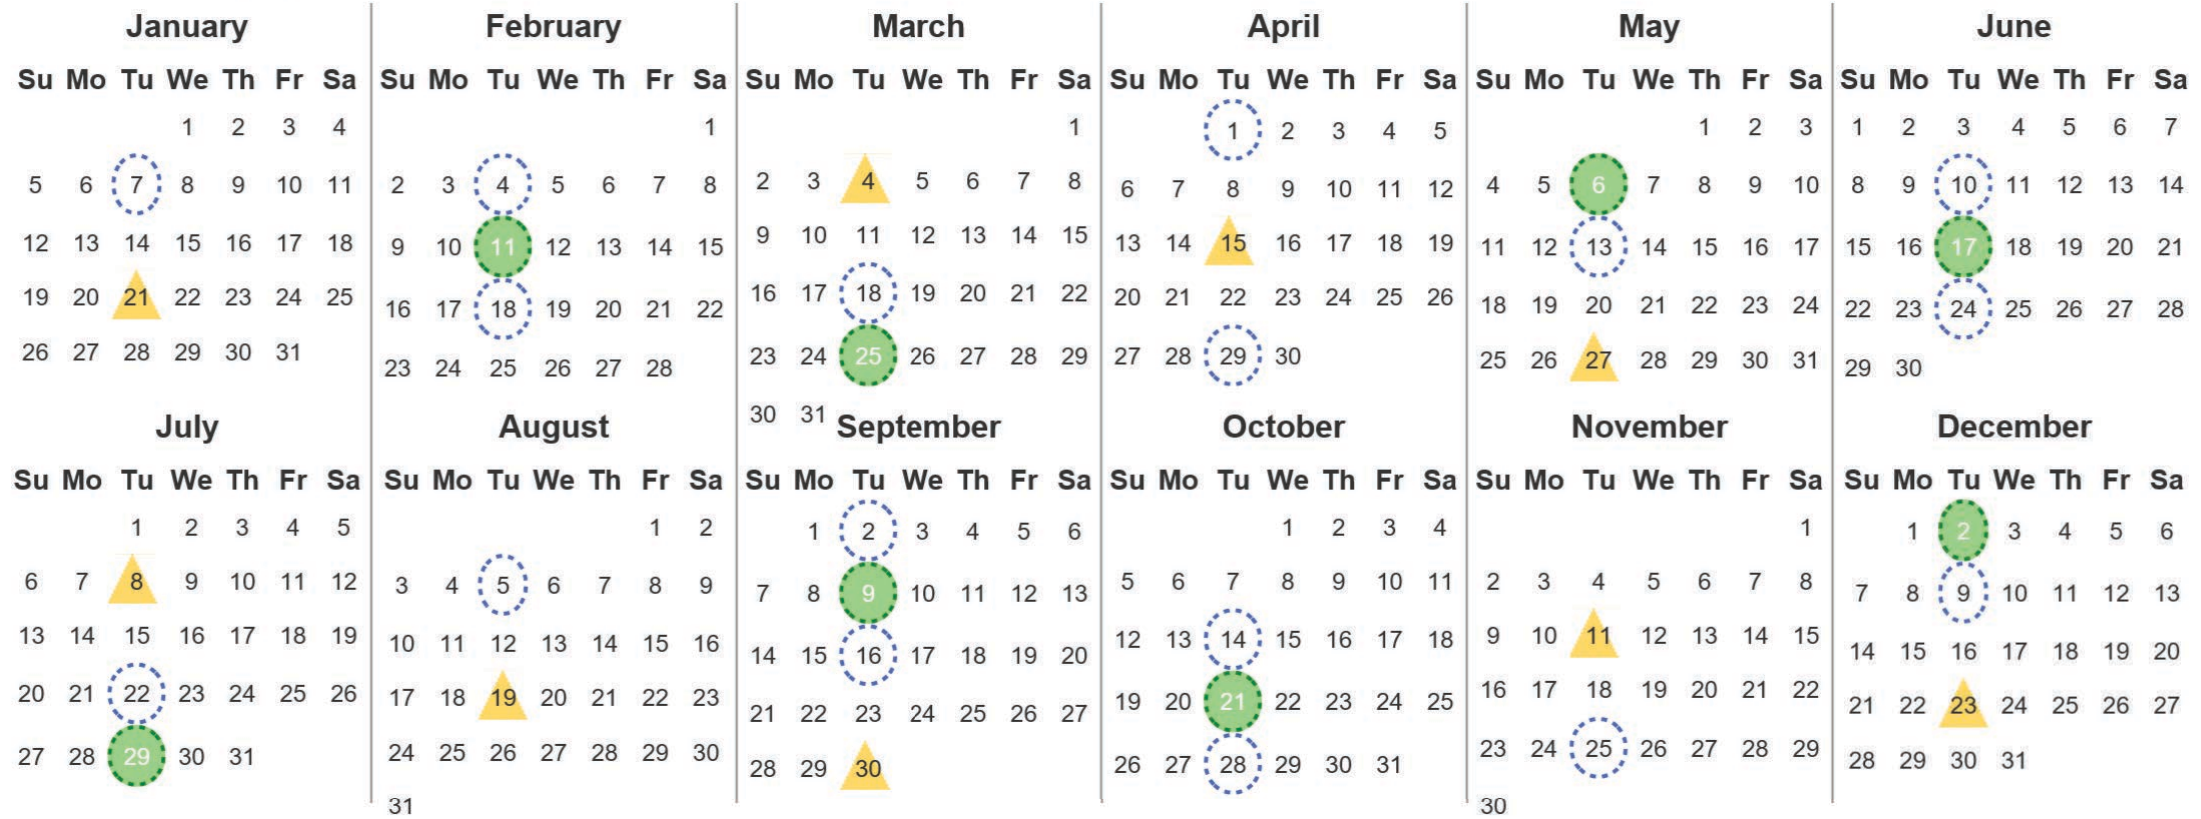

Your waste and recycling collection dates for **2025**.

Non-recyclable Bin
Only for items that cannot be recycled

Recycling Bin
Paper, card & cardboard

Please place your bins out for collection **by 7.00am** on your collection day.